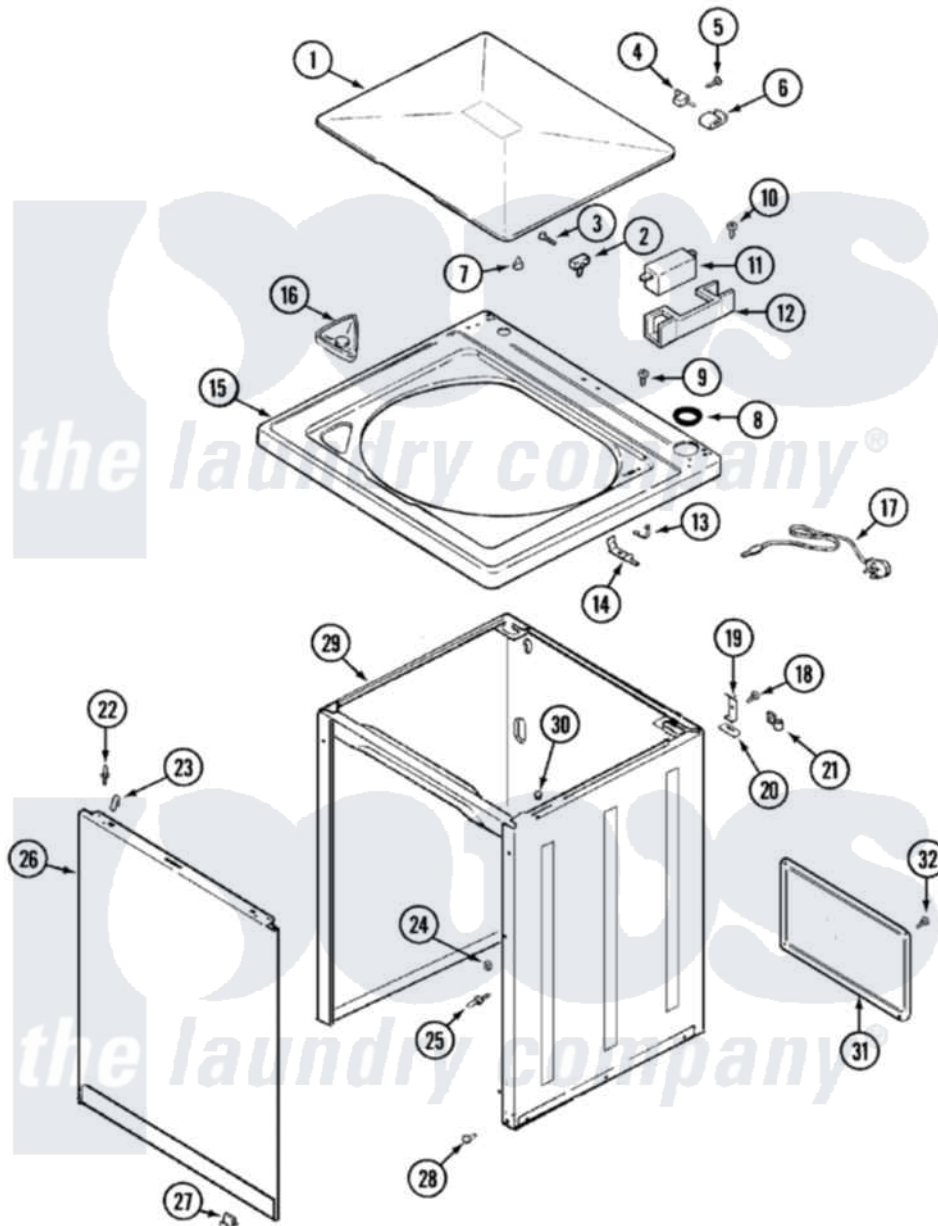

Magic Chef W227LM 04 - TOP

Magic Chef [Residential Magic Chef W227LM Washer Parts](#) Parts Diagram 04 - TOP
 Click on the part number to view part

Item	Original Part Number	Replaced By	Status	Part Description
1	35-2026-24		Not Available	LID (ALM)
2	25-7436			Nylite Washer
"	43-0057			Actuator, Door Switch
3	25-7438			Screw
4	35-2045			Pin, Hinge
5	25-7893			Screw
6	35-2044			Hinge, Lid
7	35-0581			Bumper, Door
8	35-2063			Bushing, Insulator
9	25-7662	7101P012-60		Screw
10	21001136	3400872		Screw, 8-18 X 3/8
11	21001137	12001187		Kit, Lid Switch Assembly
"	35-2904		Not Available	PAD, LID SWITCH
"	21001148	12001187		Kit, Lid Switch Assembly
12	21001135			Housing, Lid Switch
13	25-7878			Clip

14	21001134		Lever, Lid Switch
15	35-2739-24	Not Available	TOP, CABINET (ALM)
16	21001167		Dispenser, Bleach
17	35-0680	Not Available	CORD, POWER
18	25-7893		Screw
19	35-2846		Hinge, Cabinet Top
20	35-4128		Pad, Hinge
21	25-7796	596669	Clamp, Manifold
22	53-0643		Pin, Locator
23	25-7220		Clip, Cabinet Top
24	25-0224	3400029	Nut, Adapter Plate
25	53-0643		Pin, Locator
26	35-2084-24		Panel, Front
"	21001171	21001281	Damper, Sound Pad
27	53-0120		Clip, Front Panel
28	35-4129		Bumper, Cabinet
29	35-2106-24	12001802	Kit, Cabinet/Rear Shield
30	33-2653		Bumper, Cabinet
31	35-2108	21001871	Cabinet
32	25-7732	681414	Screw, 10AB X 1/2