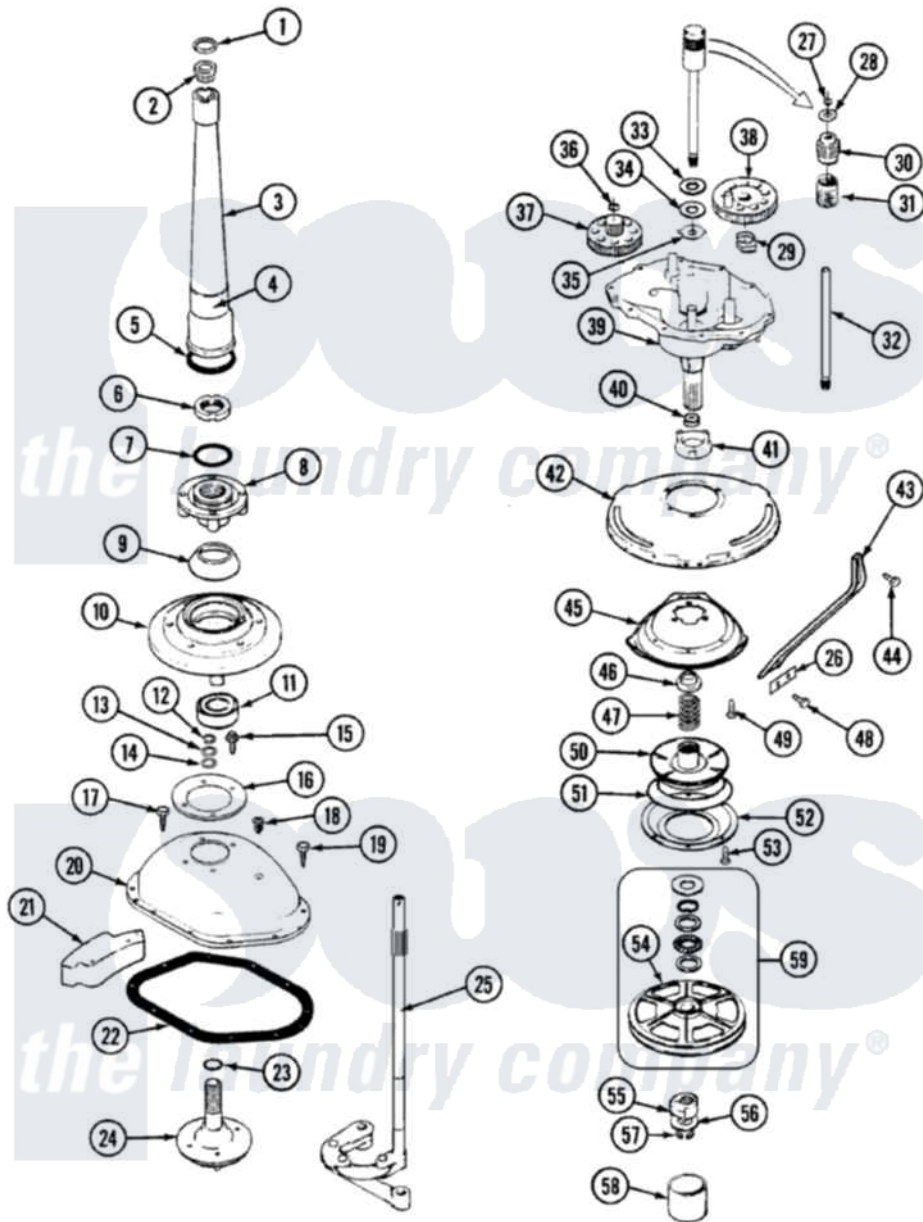

Magic Chef W227LM 05 - TRANSMISSION (SERIES 10-12)

Magic Chef [Residential Magic Chef W227LM Washer Parts](#) Parts Diagram 05 - TRANSMISSION (SERIES 10-12)
 Click on the part number to view part

Item	Original Part Number	Replaced By	Status	Part Description
1	25-7941			"O" Ring, Agr Drive Shaft
2	21001066			Bearing, Centerpost
3	35-2792	21001401		Center Pos
4	33-6790			Bearing, Agitator
"	35-2983		Not Available	CENTERPOST ASSY.
5	35-2906			Seal, Centerpost Bottom
6	35-2791			Nut, Spin Tube
7	25-7938			"O" Ring, Basket Drive Hub
8	35-3647	W10219156		Tub Seal
9	35-2974			Tub Seal/Hub Assembly
10	35-2716	12001561		Bearing And Seal Housing Assembly
11	35-2205			Bearing, Spin
"	35-2972	12001561		Bearing And Seal Housing Assembly
12	25-7949		Not Available	RING, RETAINING (AG. SHAFT)