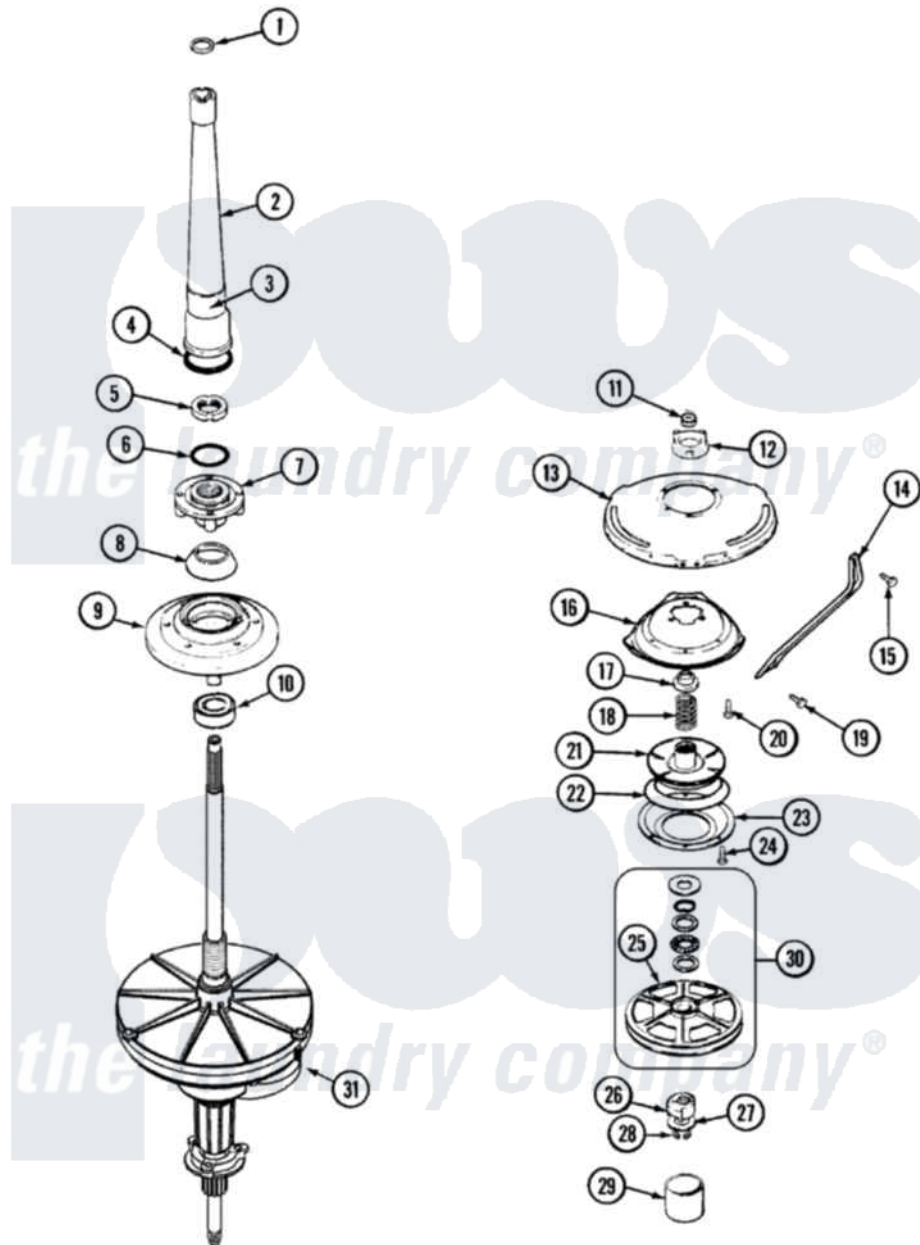

Magic Chef W227LM 06 - TRANSMISSION (SERIES 13)

Magic Chef [Residential Magic Chef W227LM Washer Parts](#) Parts Diagram 06 - TRANSMISSION (SERIES 13)
 Click on the part number to view part

Item	Original Part Number	Replaced By	Status	Part Description
1	25-7941			"O" Ring, Agr Drive Shaft
2	35-2792	21001401		Center Pos
3	35-2983		Not Available	CENTERPOST ASSY.
"	33-6790			Bearing, Agitator
4	35-2906			Seal, Centerpost Bottom
5	35-2791			Nut, Spin Tube
6	25-7938			"O" Ring, Basket Drive Hub
7	35-3647	W10219156		Tub Seal
8	35-2974			Tub Seal/Hub Assembly
9	35-2716	12001561		Bearing And Seal Housing Assembly
10	35-2205			Bearing, Spin
"	35-2972	12001561		Bearing And Seal Housing Assembly
11	35-2010	207843		Lip Seal Repair Kit
12	35-2973	35-6680		Transmission
"	35-2730	12001562		Bearing Assembly

13	21001162	21001518	Support, Tub
14	21001164		Not Available BRACE, TUB
15	25-7895	21001858	Screw 5/16-18 x 1/2
16	21001163		Housing, Suspension
17	35-2017		Retainer, Brake Spring
18	35-2112	21001910	Spring, Brake
19	25-7930	21001858	Screw 5/16-18 x 1/2
20	25-7895	21001858	Screw 5/16-18 x 1/2
21	35-2948	35-6714	Brake Roto
22	21001161	21002026	Snubber
23	35-2018	35-6918	Stator, Brake
24	21001065		Screw, No.10-24 x .50 Hxnibhd
25	35-3829	12002213	Thrust Bearing Kit
26	LA-2007	12002213	Thrust Bearing Kit
27	35-2132		Washer, 1.25ODX.530IDX.032
"	35-2082		Washer, 1.25ODX.530IDX.062
28	25-7854		Ring, Retaining
29	35-2007		Cap, Dust
30	12500036	12002213	Thrust Bearing Kit
31	21001394	35-6680	Transmission