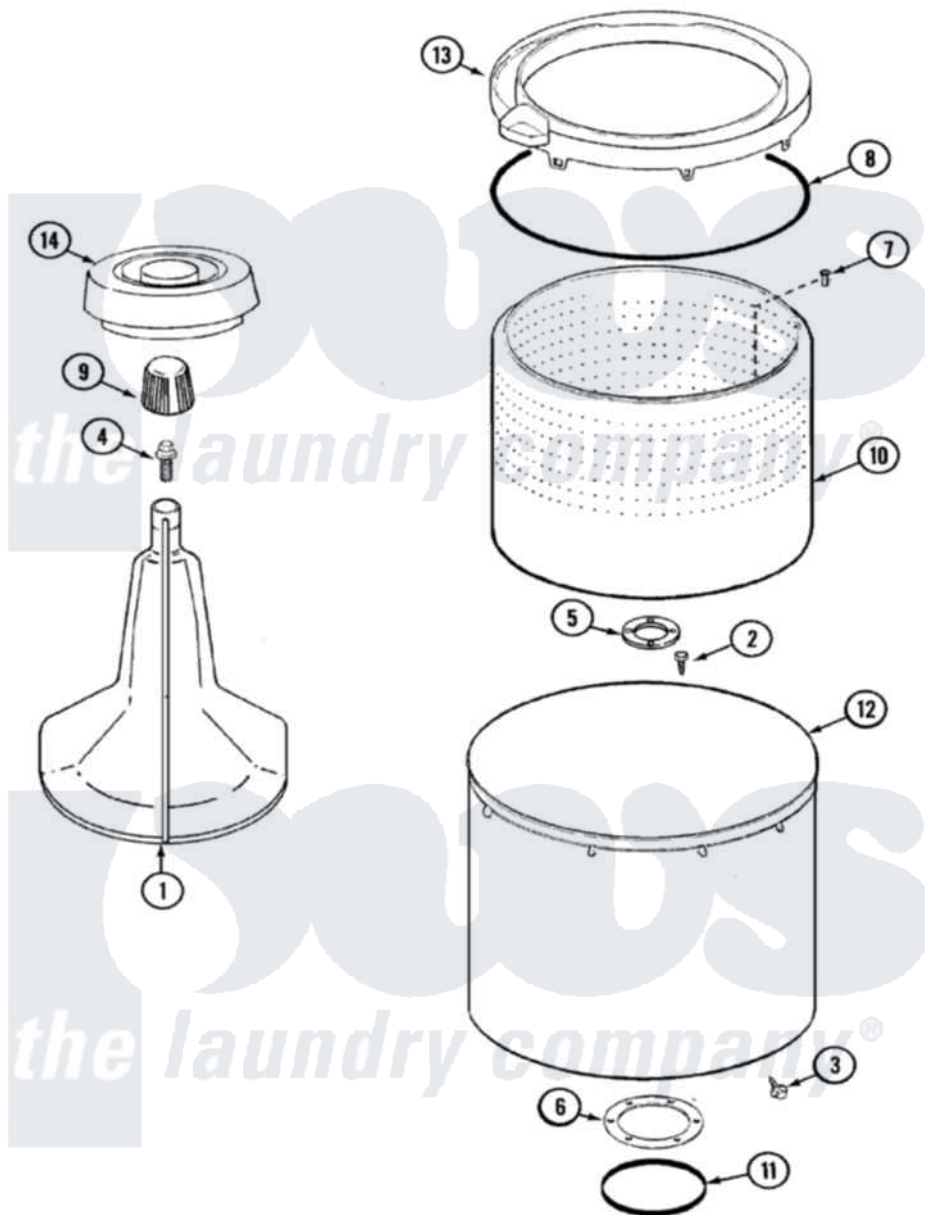

# Magic Chef W227LM 07 - TUB

Magic Chef [Residential Magic Chef W227LM Washer Parts](#) Parts Diagram 07 - TUB  
 Click on the part number to view part

Item	Original Part Number	Replaced By	Status	Part Description
1	<a href="#">35-3580</a>			Agitator
2	<a href="#">21001063</a>			Screw, Shoulder
3	25-7953	<a href="#">22002933</a>		Screw
4	25-7948	<a href="#">W10309247</a>		Screw
5	<a href="#">35-3685</a>			Gasket, Basket To Centerpost
6	<a href="#">35-3686</a>			Gasket, Tub To Housing
7	25-7967	<a href="#">3400504</a>		Screw
8	<a href="#">35-2328</a>			Seal, Tub Top
9	<a href="#">35-2733</a>			Cap, Agitator
10	35-3687		Not Available	BASKET, SPIN
11	<a href="#">35-2978</a>			Seal, Tub/Housing
12	<a href="#">35-3700</a>			Tub Assembly
13	35-3578		Not Available	TOP, TUB
"	35-2262		Not Available	SHIELD, TUB TOP
14	<a href="#">35-2550</a>			Dispenser, Rinse