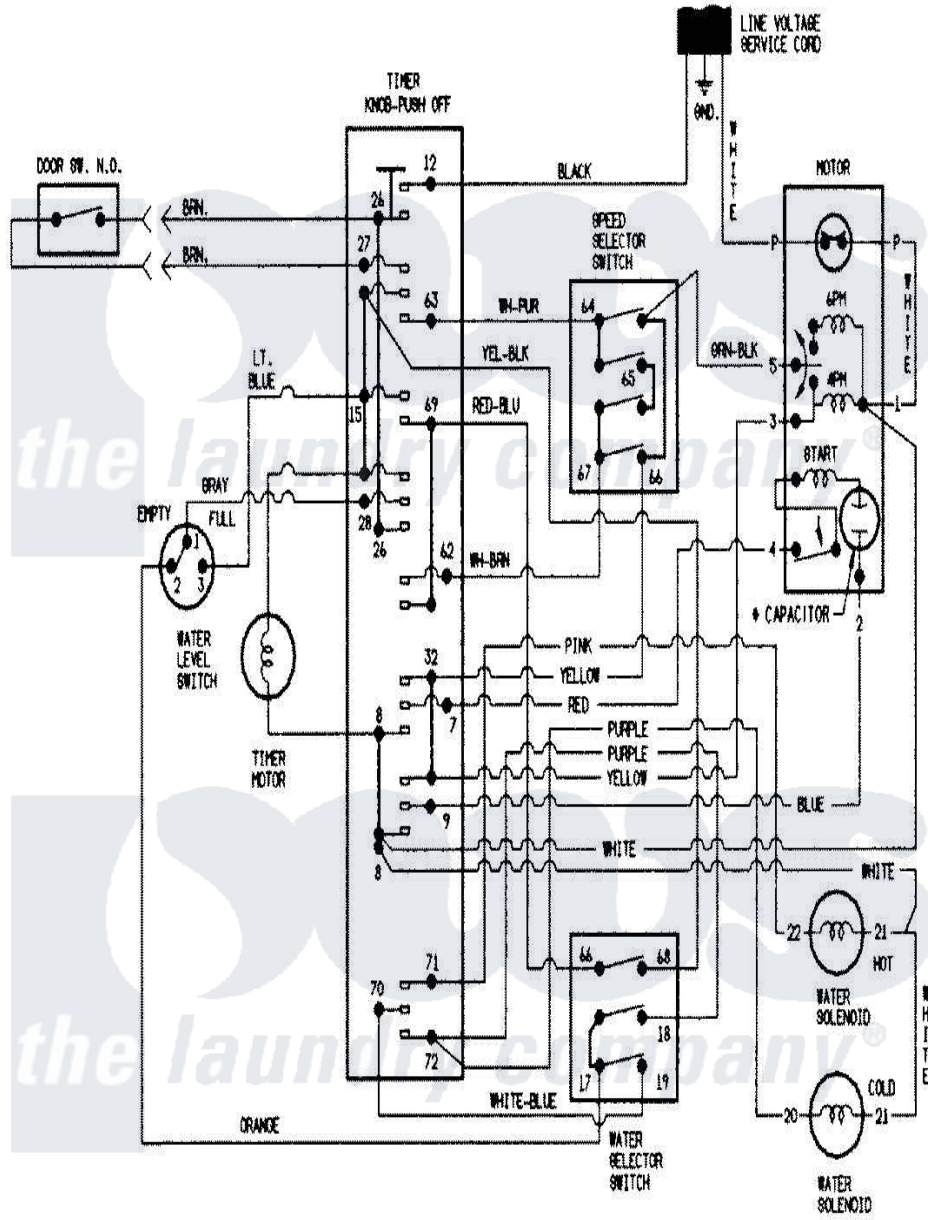

# Magic Chef W227LM 08 - WIRING INFORMATION

Magic Chef [Residential Magic Chef W227LM Washer Parts](#) Parts Diagram 08 - WIRING INFORMATION  
 Click on the part number to view part

Item	Original Part Number	Replaced By	Status	Part Description
NI	15001251		Not Available	WIRING INFORMATION