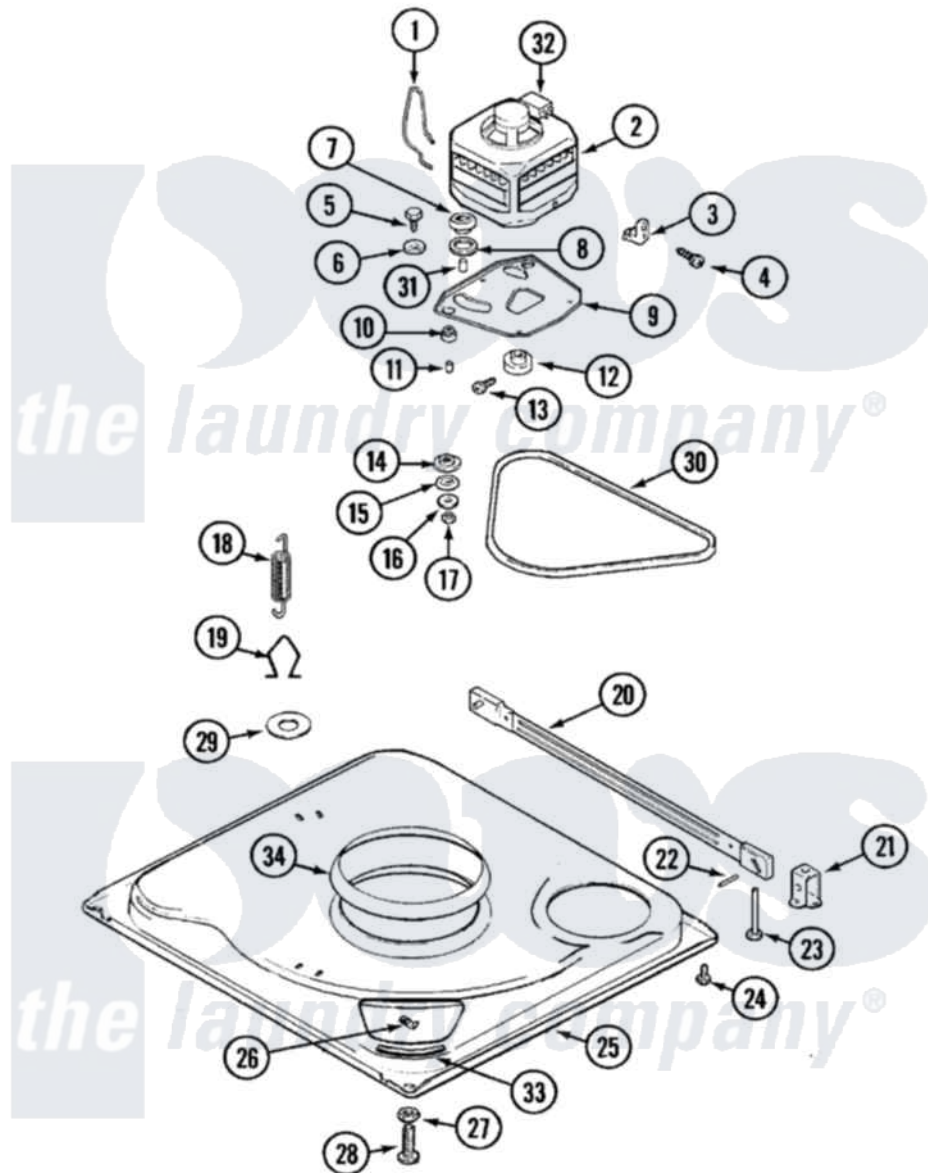

Magic Chef W227LV 01 - BASE

Magic Chef [Residential Magic Chef W227LV Washer Parts](#) Parts Diagram 01 - BASE
 Click on the part number to view part

Item	Original Part Number	Replaced By	Status	Part Description
1	21001110	22004376		Spring, Motor Pivot
2	21001170			Motor And Pulley/Plate Assembly
"	21001400			Motor/Plate Assembly
3	21001109	21001486		Foot Slide, Isolator
4	25-7418	33001178		Back, Tumbler
5	25-7833	21001977		Screw
6	25-7834			Washer, Motor/Base Screw
7	33-9946			Isolator, Motor
8	35-3570			Washer, Motor Pivot
9	21001111	21001783		Plate And Screw Assembly
10	35-3646			Isolator, Motor Plate
11	25-7831			Spacer, Mounting
12	21001108			Pulley, Motor
13	25-7117			Set Screw
14	35-3571			Slide, Motor Pivot
15	33-9967			Washer, Motor Isolator

16	25-7047		Washer, Flat
17	25-7325	Y707702	Locknut
18	21001138	22002922	Tool, Spring Removal
"	21001165		Spring, Suspension
19	21001166		Hook, Suspension Spring
20	35-2049	21001881	Bar, Stabilizer
21	35-2046		Bracket, Stabilizer
22	35-2052		Pin, Stabilizer
23	35-3020	22004469	Leg And Foot Self Stabalizing
24	25-7828	489483	Screw 10-32 X 1/2
25	21001169	12002701	Base Kit
26	25-7845		Speednut, Motor
27	25-7915		Hex Nut
28	35-0837	25001119	Foot And Pad Assembly
"	35-3507	25001119	Foot And Pad Assembly
29	Y25-7951		Washer, Suspension Hook
30	21352320		Belt, Drive
31	25-7830		Spacer
32	33-9765		Switch, Motor
33	35-2065		Pad, Motor Plate
34	21001161	21002026	Snubber