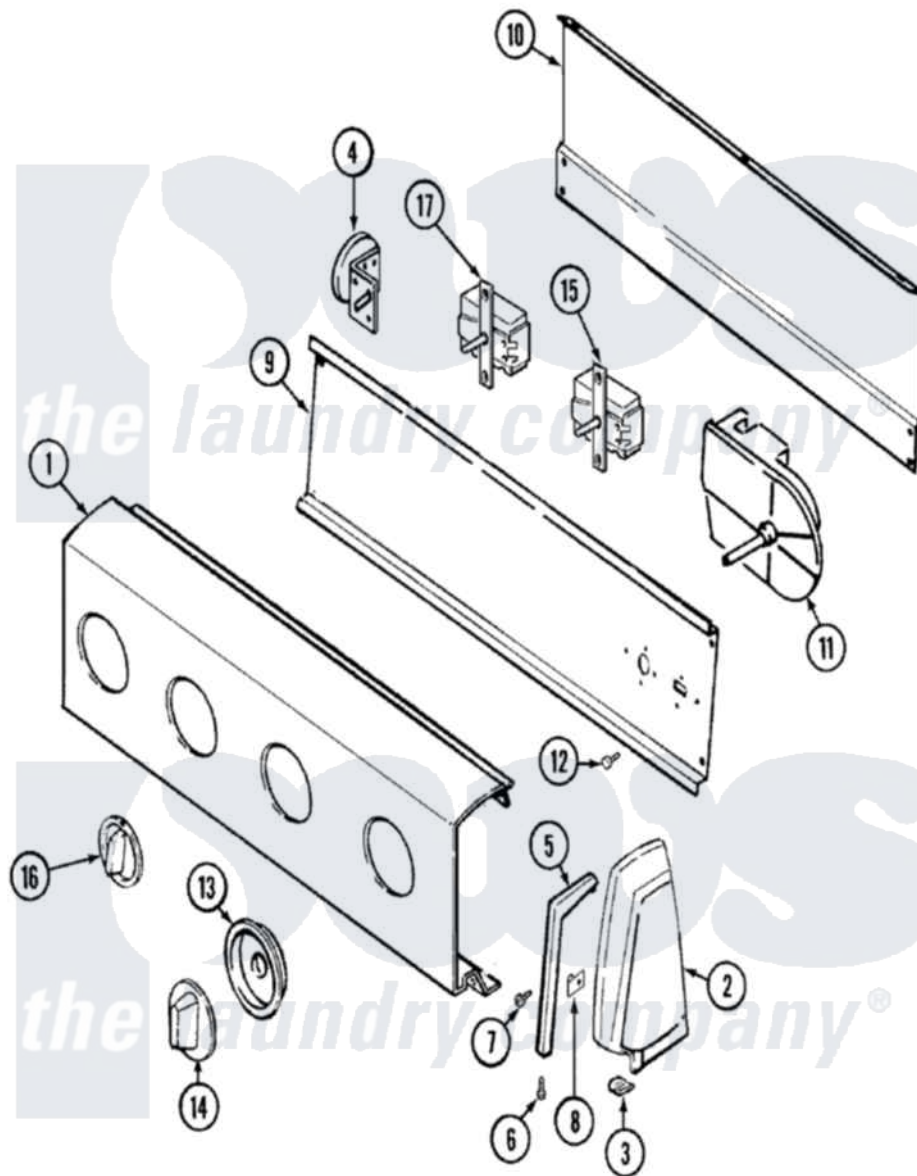

Magic Chef W227LV 02 - CONTROL PANEL

Magic Chef [Residential Magic Chef W227LV Washer Parts](#) Parts Diagram 02 - CONTROL PANEL
 Click on the part number to view part

Item	Original Part Number	Replaced By	Status	Part Description
1	25-7760			Screw
"	21001154		Not Available	PANEL, CONTROL
"	25-7702			Speedclip, End Cap To Control Panel
2	35-2669		Not Available	CAP, END (LT)(WHT)
"	35-2668	21001453		Cap- End
3	25-7697	25-2219		Screw
"	25-7851			Speedclip, End Cap To Top
4	35-3691	21001554		Switch, Water Level
"	25-3092	90767		Screw, 8A X 3/8 HeX Washer Head Tapping
5	31001055		Not Available	TRIM, ENDCAP (LT WHT)
"	31001054		Not Available	TRIM, ENDCAP (RT WHT)
6	25-7760			Screw
7	25-3092	90767		Screw, 8A X 3/8 HeX Washer Head Tapping
8	25-7702			Speedclip, End Cap To Control Panel

9	31001146	31001193	Pad, Shield
"	31001128	Not Available	SHIELD, CONTROL
"	25-3092	90767	Screw, 8A X 3/8 HeX Washer Head Tapping
10	25-3092	90767	Screw, 8A X 3/8 HeX Washer Head Tapping
"	25-3457		Screw, Sems
"	35-2688	21001460	Shield, Rear
11	35-3838		Timer
"	21001339	Not Available	TIMER
12	31001029	3400094	Screw, 10-32 X 3/8
13	35-3965	21001502	Skirt Ri
14	35-3963	21001237	Knob, Timer
15	25-3092	90767	Screw, 8A X 3/8 HeX Washer Head Tapping
"	21001141		Switch, Water Temperature
16	35-3961	21001239	Knob, Selector
17	25-3092	90767	Screw, 8A X 3/8 HeX Washer Head Tapping
"	21001142		Switch, Speed
18	21001175	Not Available	MANUAL, USE & CARE
"	21001053	Not Available	MANUAL, USE & CARE
19	16000329	Not Available	GUIDE, QUICK REF. - MAGIC CHEF