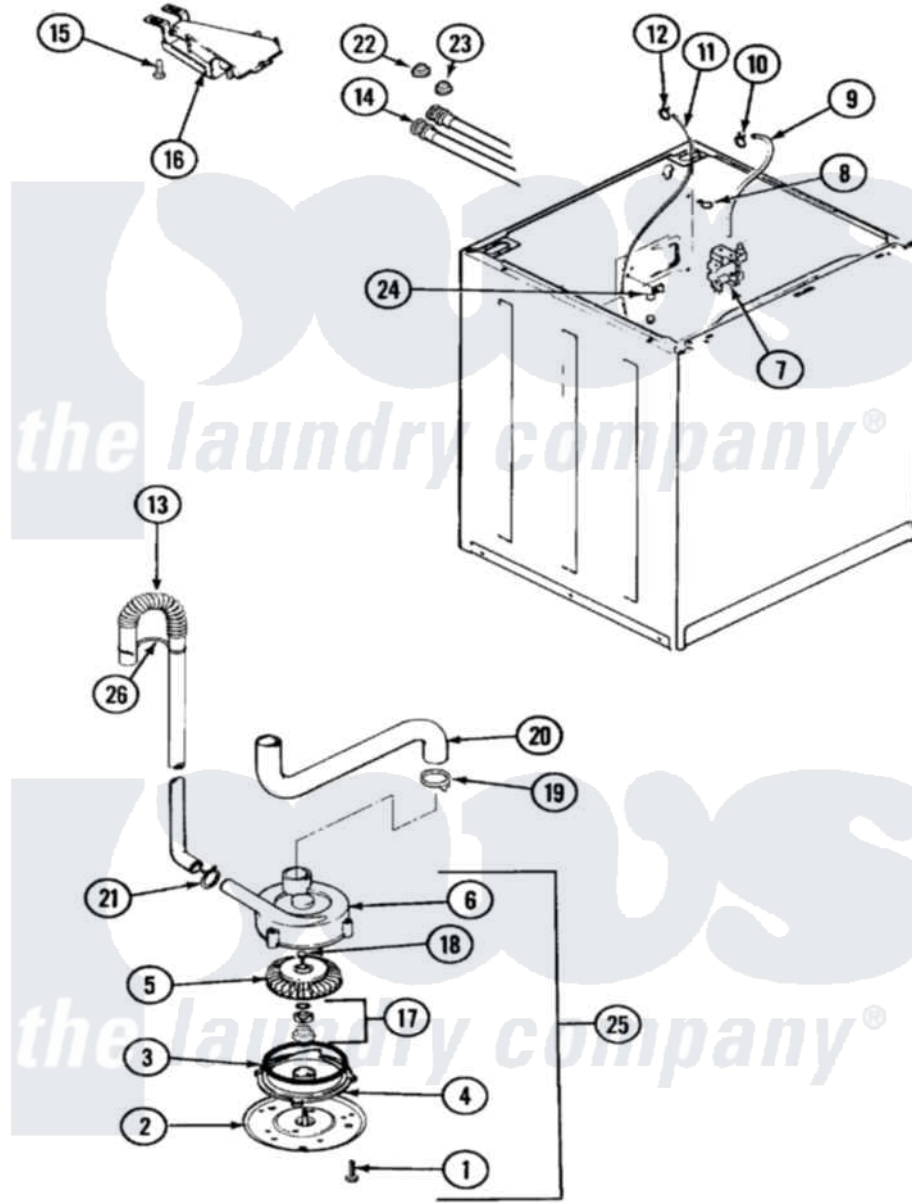

Magic Chef W227LV 03 - PUMP

Magic Chef [Residential Magic Chef W227LV Washer Parts](#) Parts Diagram 03 - PUMP
 Click on the part number to view part

Item	Original Part Number	Replaced By	Status	Part Description
1	25-7419		Not Available	SCREW
2	33-6035		Not Available	PLATE & PULLEY ASSY.
3	33-6032			Gasket
4	35-2058			Base, Pump
5	35-2057	35-6465		Pump Assem
6	35-2056		Not Available	HOUSING, PUMP
7	21001396	35-2374N		Valve, Water
"	35-2374N			Valve, Water
"	25-7430			Clip, Wiring Harness
8	25-7867	596669		Clamp, Manifold
9	35-2378	12002749		Hose, Flume Kit
10	25-7867	596669		Clamp, Manifold
11	35-0706		Not Available	PAD, FOAM
"	21001060	21001748		Hose, Pressure Switch
12	33-6099			Clamp
13	35-3538	21001872		Hose, Drain

14	35-0873	76313	Hosefill
"	33-7046	89503	Hose-Inlet
15	25-3092	90767	Screw, 8A X 3/8 HeX Washer Head Tapping
16	35-2051	21001760	Flume Assembly / Water Diverter
17	35-0707		Seal, Seat And "O" Ring
18	25-7828	489483	Screw 10-32 X 1/2
19	25-6068	285655	Clamp, Hose
20	35-3584	21001915	Hose, Tub To Pump
21	25-7080	285655	Clamp, Hose
22	25-7048		Washer
23	33-4264N		Strainer And Washer Kit
24	25-7796	596669	Clamp, Manifold
25	35-3834	35-6465	Pump Assem
"	35-2344		Restrictor, Flow
26	33-9537	22003814	Retainer, Drain Hose