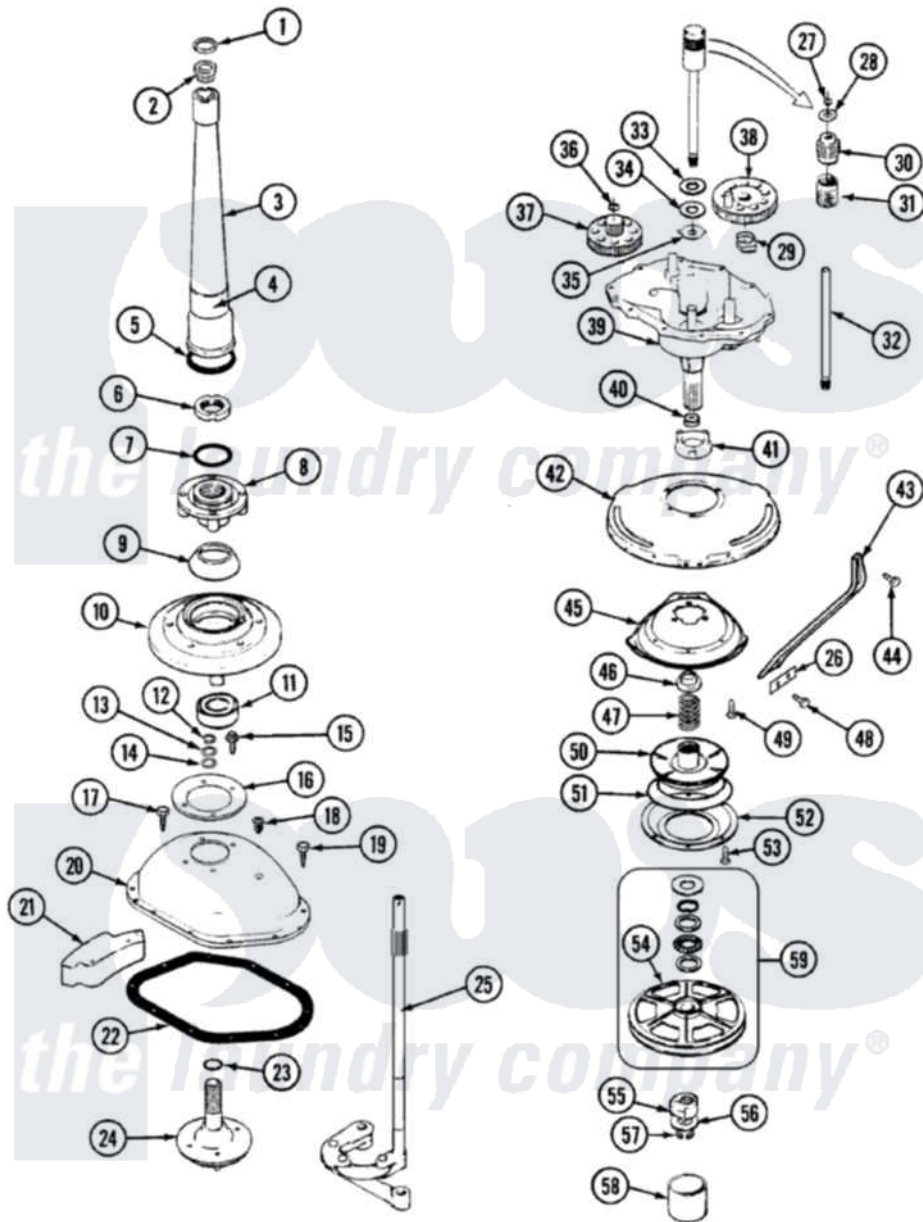

Magic Chef W227LV 05 - TRANSMISSION (SERIES 10-12)

Magic Chef Residential Magic Chef W227LV Washer Parts Parts Diagram 05 - TRANSMISSION (SERIES 10-12)
 Click on the part number to view part

Item	Original Part Number	Replaced By	Status	Part Description
1	25-7941			"O" Ring, Agr Drive Shaft
2	21001066			Bearing, Centerpost
3	35-2792	21001401		Center Pos
4	33-6790			Bearing, Agitator
"	35-2983		Not Available	CENTERPOST ASSY.
5	35-2906			Seal, Centerpost Bottom
6	35-2791			Nut, Spin Tube
7	25-7938			"O" Ring, Basket Drive Hub
8	35-3647	W10219156		Tub Seal
9	35-2974			Tub Seal/Hub Assembly
10	35-2716	12001561		Bearing And Seal Housing Assembly
11	35-2205			Bearing, Spin
"	35-2972	12001561		Bearing And Seal Housing Assembly
12	25-7949		Not Available	RING, RETAINING (AG. SHAFT)