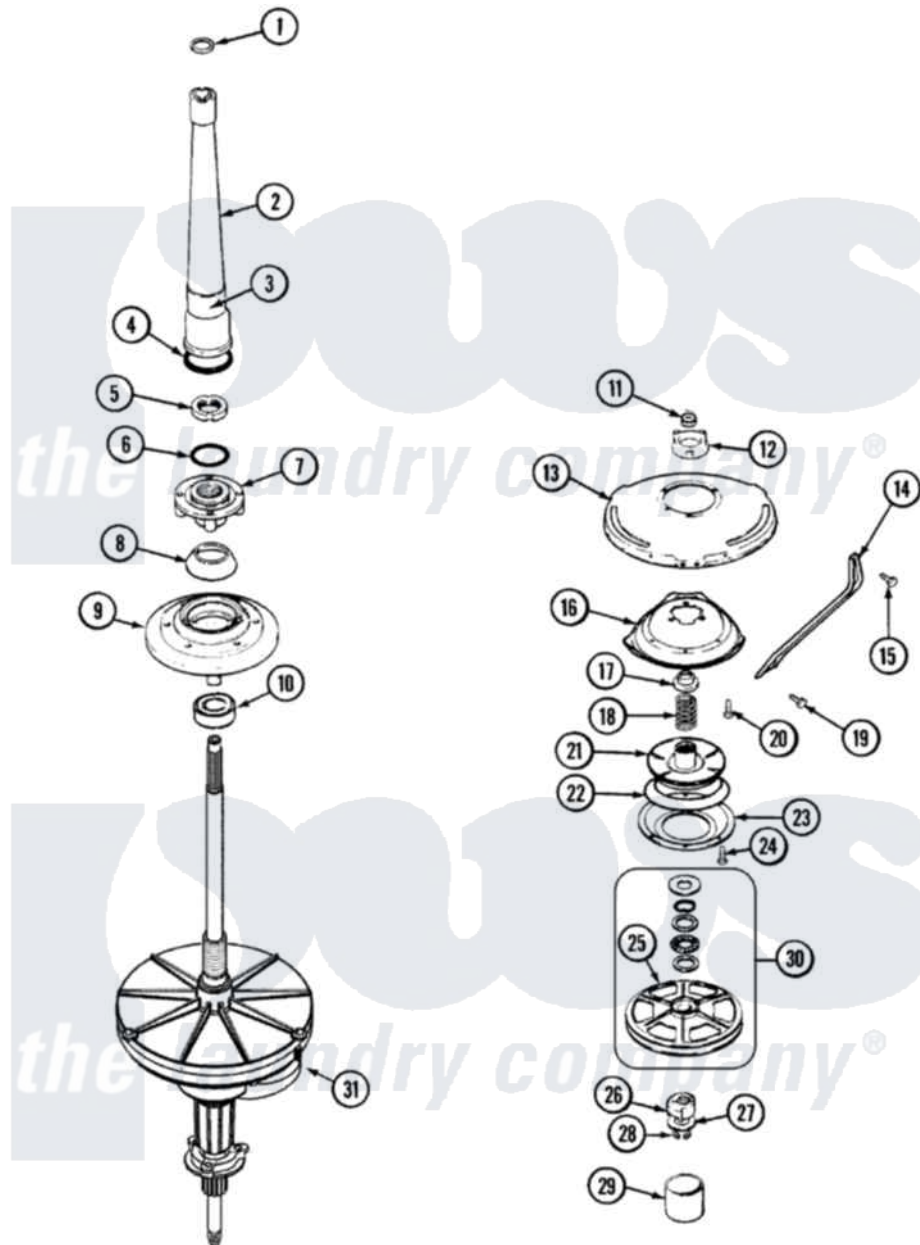

# Magic Chef W227LV 06 - TRANSMISSION (SERIES 13)

Magic Chef [Residential Magic Chef W227LV Washer Parts](#) Parts Diagram 06 - TRANSMISSION (SERIES 13)  
 Click on the part number to view part

Item	Original Part Number	Replaced By	Status	Part Description
1	<a href="#">25-7941</a>			"O" Ring, Agrtr Drive Shaft
2	35-2792	<a href="#">21001401</a>		Center Pos
3	<a href="#">33-6790</a>			Bearing, Agitator
"	35-2983		Not Available	CENTERPOST ASSY.
4	<a href="#">35-2906</a>			Seal, Centerpost Bottom
5	<a href="#">35-2791</a>			Nut, Spin Tube
6	<a href="#">25-7938</a>			"O" Ring, Basket Drive Hub
7	35-3647	<a href="#">W10219156</a>		Hub Seal
8	<a href="#">35-2974</a>			Hub Seal/Hub Assembly
9	35-2716	<a href="#">12001561</a>		Bearing And Seal Housing Assembly
10	35-2972	<a href="#">12001561</a>		Bearing And Seal Housing Assembly
"	<a href="#">35-2205</a>			Bearing, Spin
"	<a href="#">12001561</a>			Bearing And Seal Housing Assembly
11	35-2010	<a href="#">207843</a>		Lip Seal Repair Kit