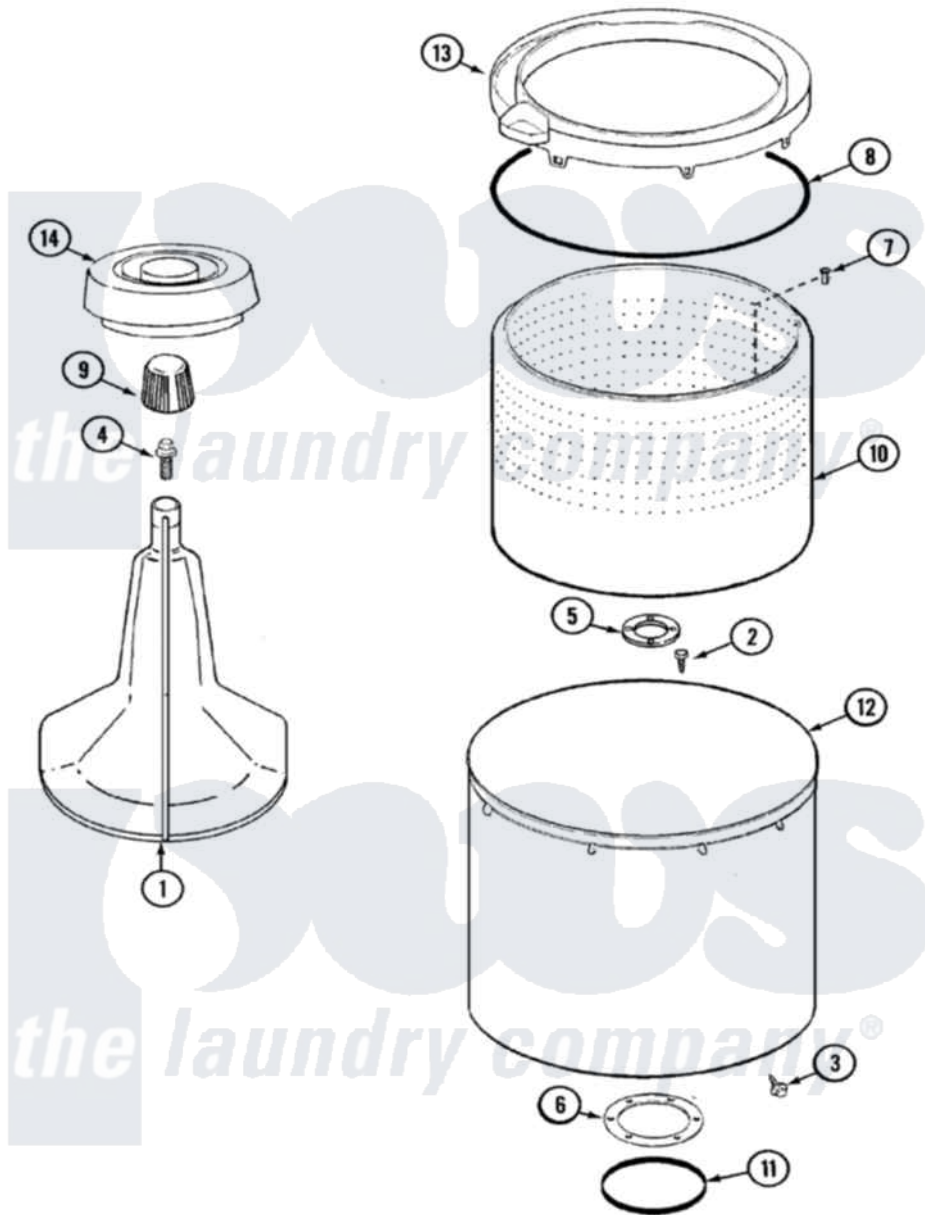

Magic Chef W227LV 07 - TUB

Magic Chef [Residential Magic Chef W227LV Washer Parts](#) Parts Diagram 07 - TUB
 Click on the part number to view part

Item	Original Part Number	Replaced By	Status	Part Description
1	35-3580			Agitator
2	21001063			Screw, Shoulder
3	25-7953	22002933		Screw
4	25-7948	W10309247		Screw
5	35-3685			Gasket, Basket To Centerpost
6	35-3686			Gasket, Tub To Housing
7	25-7967	3400504		Screw
8	35-2328			Seal, Tub Top
9	35-2733			Cap, Agitator
10	35-3687		Not Available	BASKET, SPIN
11	35-2978			Seal, Tub/Housing
12	35-3700			Tub Assembly
13	35-3578		Not Available	TOP, TUB
"	35-2262		Not Available	SHIELD, TUB TOP
14	35-2550			Dispenser, Rinse