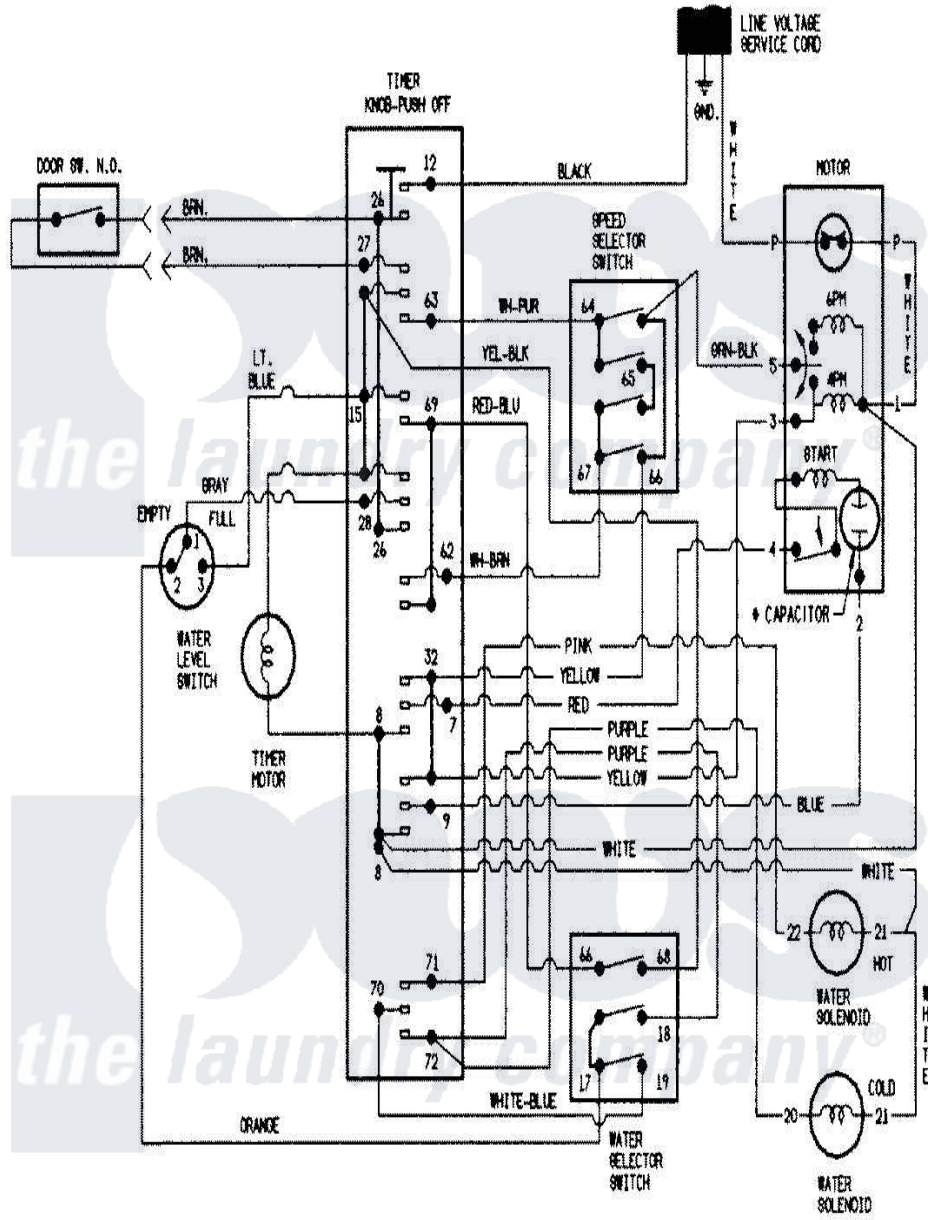

# Magic Chef W227LV 08 - WIRING INFORMATION

Magic Chef [Residential Magic Chef W227LV Washer Parts](#) Parts Diagram 08 - WIRING INFORMATION  
 Click on the part number to view part

Item	Original Part Number	Replaced By	Status	Part Description
NI	15001251		Not Available	WIRING INFORMATION