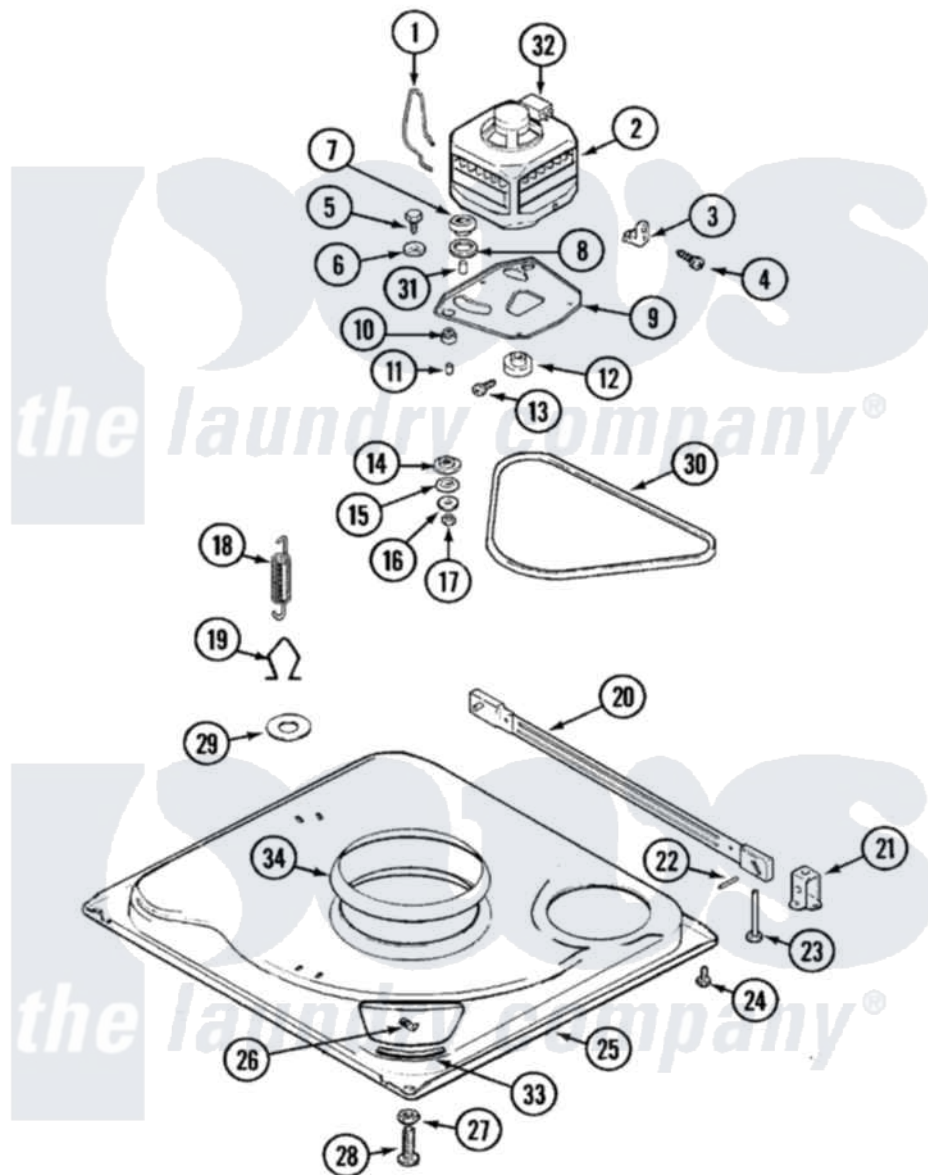

Magic Chef W228LM 01 - BASE

Magic Chef [Residential Magic Chef W228LM Washer Parts](#) Parts Diagram 01 - BASE
 Click on the part number to view part

Item	Original Part Number	Replaced By	Status	Part Description
1	21001110	22004376		Spring, Motor Pivot
2	21001170			Motor And Pulley/Plate Assembly
"	21001400			Motor/Plate Assembly
3	21001109	21001486		Foot Slide, Isolator
4	25-7418	33001178		Back, Tumbler
5	25-7833	21001977		Screw
6	25-7834			Washer, Motor/Base Screw
7	33-9946			Isolator, Motor
8	35-3570			Washer, Motor Pivot
9	21001111	21001783		Plate And Screw Assembly
10	35-3646			Isolator, Motor Plate
11	25-7831			Spacer, Mounting
12	21001108			Pulley, Motor
13	25-7117			Set Screw
14	35-3571			Slide, Motor Pivot
15	33-9967			Washer, Motor Isolator

16	25-7047		Washer, Flat
17	25-7325	Y707702	Locknut
18	21001138	22002922	Tool, Spring Removal
"	21001165		Spring, Suspension
19	21001166		Hook, Suspension Spring
20	35-2049	21001881	Bar, Stabilizer
21	35-2046		Bracket, Stabilizer
22	35-2052		Pin, Stabilizer
23	35-3020	22004469	Leg And Foot Self Stabalizing
24	25-7828	489483	Screw 10-32 X 1/2
25	21001169	12002701	Base Kit
26	25-7845		Speednut, Motor
27	25-7915		Hex Nut
28	35-0837	25001119	Foot And Pad Assembly
"	35-3507	25001119	Foot And Pad Assembly
29	Y25-7951		Washer, Suspension Hook
30	21352320		Belt, Drive
31	25-7830		Spacer
32	33-9765		Switch, Motor
33	35-2065		Pad, Motor Plate
34	21001161	21002026	Snubber