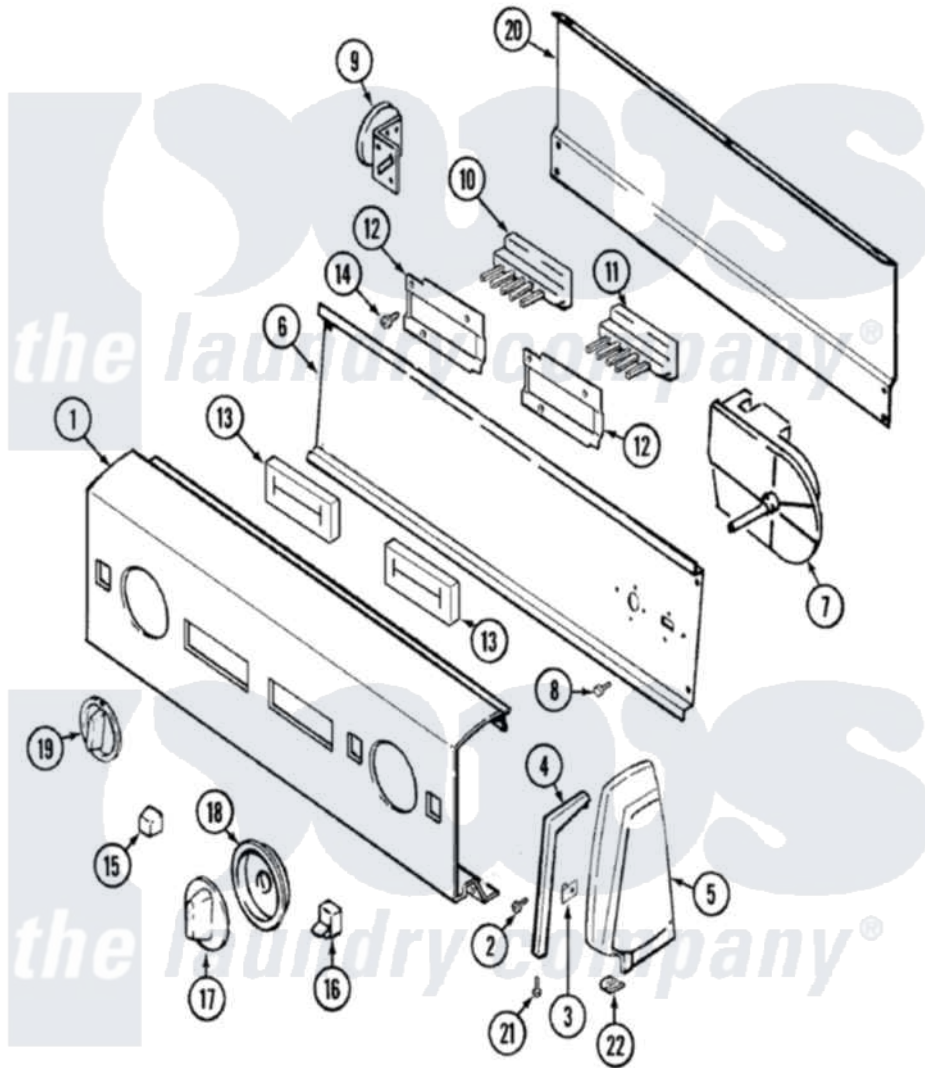

# Magic Chef W228LM 02 - CONTROL PANEL

Magic Chef [Residential Magic Chef W228LM Washer Parts](#) Parts Diagram 02 - CONTROL PANEL  
 Click on the part number to view part

Item	Original Part Number	Replaced By	Status	Part Description
1	<a href="#">25-3457</a>			Screw, Sems
"	21001155		Not Available	PANEL, CONTROL (ALM)
2	<a href="#">25-7760</a>			Screw
3	<a href="#">25-7702</a>			Speedclip, End Cap To Control Panel
4	31001057		Not Available	TRIM, ENDCAP (LT)(ALM)
"	31001056		Not Available	TRIM, ENDCAP (RT)(ALM)
5	21001070	<a href="#">21001456</a>		Cap- End
"	21001069	<a href="#">12002263</a>		Endcap Kit
6	35-3190		Not Available	SHIELD, CONTROL
"	31001146	<a href="#">31001193</a>		Pad, Shield
"	25-3092	<a href="#">90767</a>		Screw, 8A X 3/8 HeX Washer Head Tapping
7	<a href="#">21001325</a>			Timer
"	<a href="#">35-3843</a>			Timer
8	31001029	<a href="#">3400094</a>		Screw, 10-32 X 3/8
9	25-3092	<a href="#">90767</a>		Screw, 8A X 3/8 HeX Washer

9	25-3092	<a href="#">90707</a>		Head Tapping
"	35-3691	<a href="#">21001554</a>		Switch, Water Level
10	<a href="#">35-3862</a>			Switch, 4 Pushbutton
11	<a href="#">35-3861</a>			Switch, 5 Pushbutton
12	33-6621		Not Available	BRACKET, SWITCH
13	35-3515		Not Available	PAD, SWITCH
14	25-3092	<a href="#">90767</a>		Screw, 8A X 3/8 HeX Washer Head Tapping
"	25-7712		Not Available	SCREW
15	<a href="#">21001118</a>			Pushbutton
16	21001116	<a href="#">74008765</a>		Switch, Rocker
17	21001120	<a href="#">12500058</a>		Knob Ski
18	21001117		Not Available	SKIRT & RING ASSY. (ALM)
19	<a href="#">21001119</a>			Knob, Selector
20	35-2688	<a href="#">21001460</a>		Shield, Rear
21	25-7496	<a href="#">25-7760</a>		Screw
22	<a href="#">25-7851</a>			Speedclip, End Cap To Top
23	21001172		Not Available	MANUAL, USE & CARE
"	21001053		Not Available	MANUAL, USE & CARE
24	16000329		Not Available	GUIDE, QUICK REF. - MAGIC CHEF