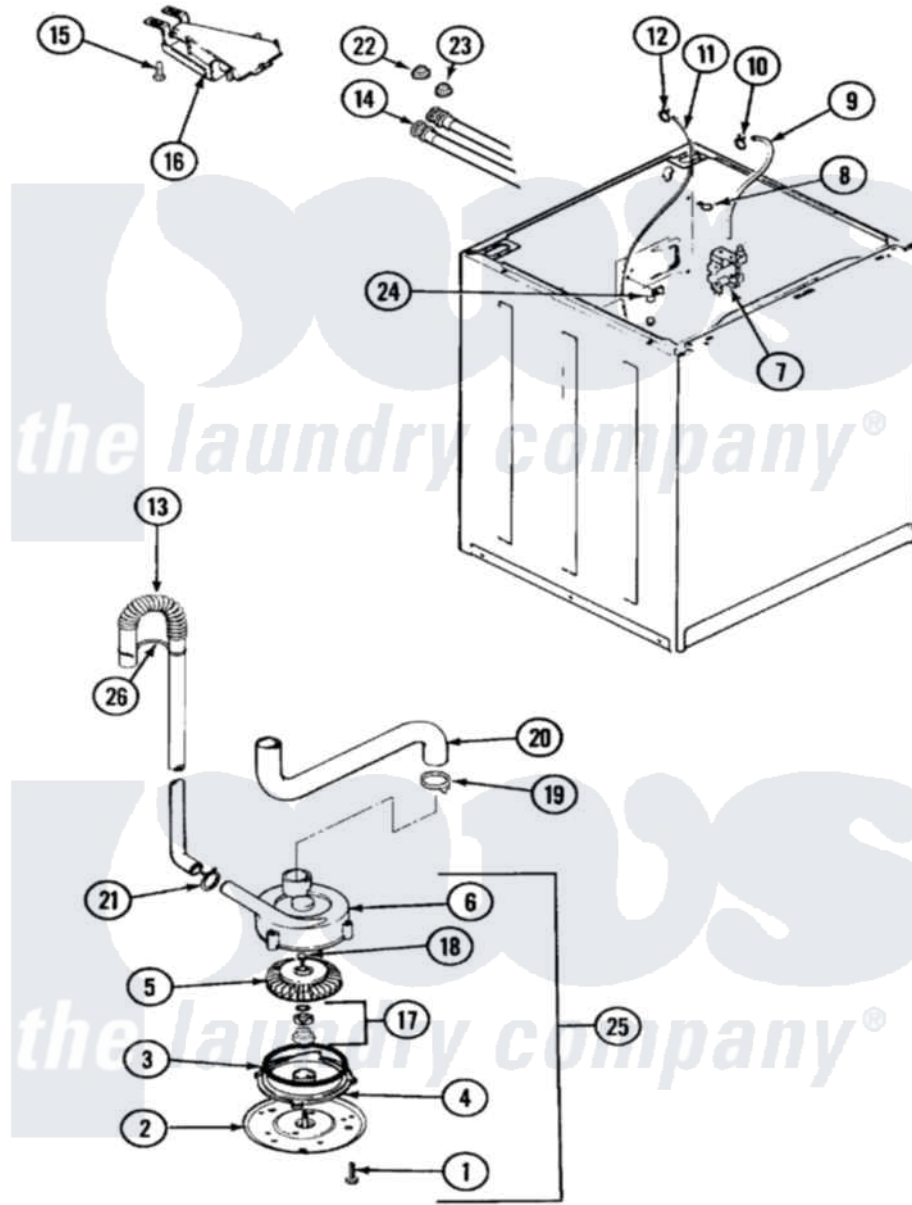

Magic Chef W228LM 03 - PUMP

Magic Chef [Residential Magic Chef W228LM Washer Parts](#) Parts Diagram 03 - PUMP
 Click on the part number to view part

Item	Original Part Number	Replaced By	Status	Part Description
1	25-7419		Not Available	SCREW
2	33-6035		Not Available	PLATE & PULLEY ASSY.
3	33-6032			Gasket
4	35-2058			Base, Pump
5	35-2057	35-6465		Pump Assem
6	35-2056		Not Available	HOUSING, PUMP
7	25-7430			Clip, Wiring Harness
"	35-2374N			Valve, Water
8	25-7867	596669		Clamp, Manifold
9	35-2378	12002749		Hose, Flume Kit
10	25-7867	596669		Clamp, Manifold
11	21001060	21001748		Hose, Pressure Switch
"	35-0706		Not Available	PAD, FOAM
12	33-6099			Clamp
13	35-3538	21001872		Hose, Drain
14	35-0873	76313		Hosefill

"	33-7046	89503	Hose-Inlet
15	25-3092	90767	Screw, 8A X 3/8 HeX Washer Head Tapping
16	35-2051	21001760	Flume Assembly / Water Diverter
17	35-0707		Seal, Seat And "O" Ring
18	25-7828	489483	Screw 10-32 X 1/2
19	25-6068	285655	Clamp, Hose
20	35-3584	21001915	Hose, Tub To Pump
21	25-7080	285655	Clamp, Hose
22	25-7048		Washer
23	33-4264N		Strainer And Washer Kit
24	25-7796	596669	Clamp, Manifold
25	35-3834	35-6465	Pump Assem
"	35-2344		Restrictor, Flow
26	33-9537	22003814	Retainer, Drain Hose