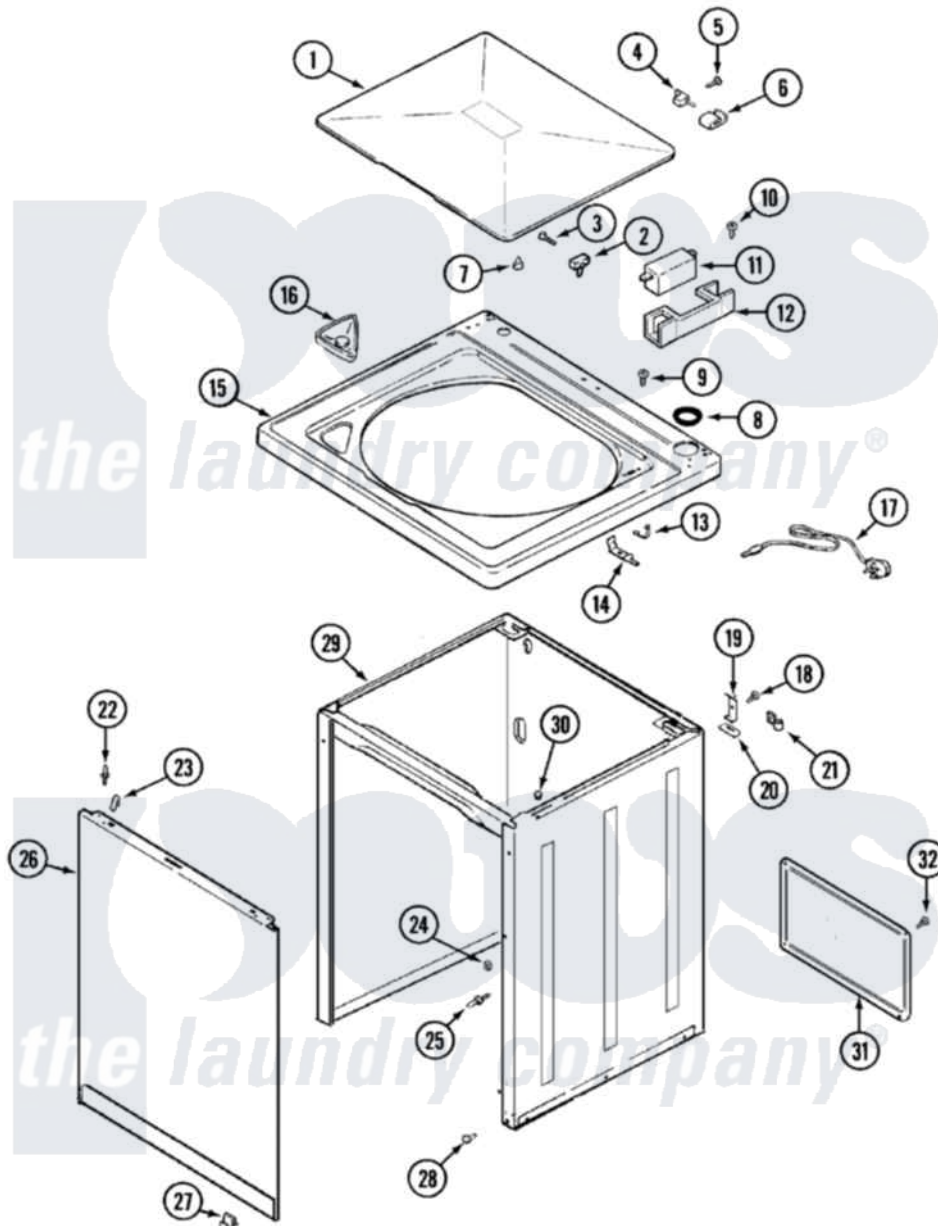

Magic Chef W228LM 04 - TOP

Magic Chef [Residential Magic Chef W228LM Washer Parts](#) Parts Diagram 04 - TOP
 Click on the part number to view part

Item	Original Part Number	Replaced By	Status	Part Description
1	35-2026-24		Not Available	LID (ALM)
2	25-7436			Nylite Washer
"	43-0057			Actuator, Door Switch
3	25-7438			Screw
4	35-2045			Pin, Hinge
5	25-7893			Screw
6	35-2044			Hinge, Lid
7	35-0581			Bumper, Door
8	35-2063			Bushing, Insulator
9	25-7662	7101P012-60		Screw
10	21001136	3400872		Screw, 8-18 X 3/8
11	21001137	12001187		Kit, Lid Switch Assembly
"	35-2904		Not Available	PAD, LID SWITCH
"	21001148	12001187		Kit, Lid Switch Assembly
12	21001135			Housing, Lid Switch
13	25-7878			Clip

14	21001134		Lever, Lid Switch
15	35-2739-24	Not Available	TOP, CABINET (ALM)
16	21001167		Dispenser, Bleach
17	35-0680	Not Available	CORD, POWER
18	25-7893		Screw
19	35-2846		Hinge, Cabinet Top
20	35-4128		Pad, Hinge
21	25-7796	596669	Clamp, Manifold
22	53-0643		Pin, Locator
23	25-7220		Clip, Cabinet Top
24	25-0224	3400029	Nut, Adapter Plate
25	53-0643		Pin, Locator
26	35-2084-24		Panel, Front
"	21001171	21001281	Damper, Sound Pad
27	53-0120		Clip, Front Panel
28	35-4129		Bumper, Cabinet
29	35-2106-24	12001802	Kit, Cabinet/Rear Shield
30	33-2653		Bumper, Cabinet
31	35-2108	21001871	Cabinet
32	25-7732	681414	Screw, 10AB X 1/2