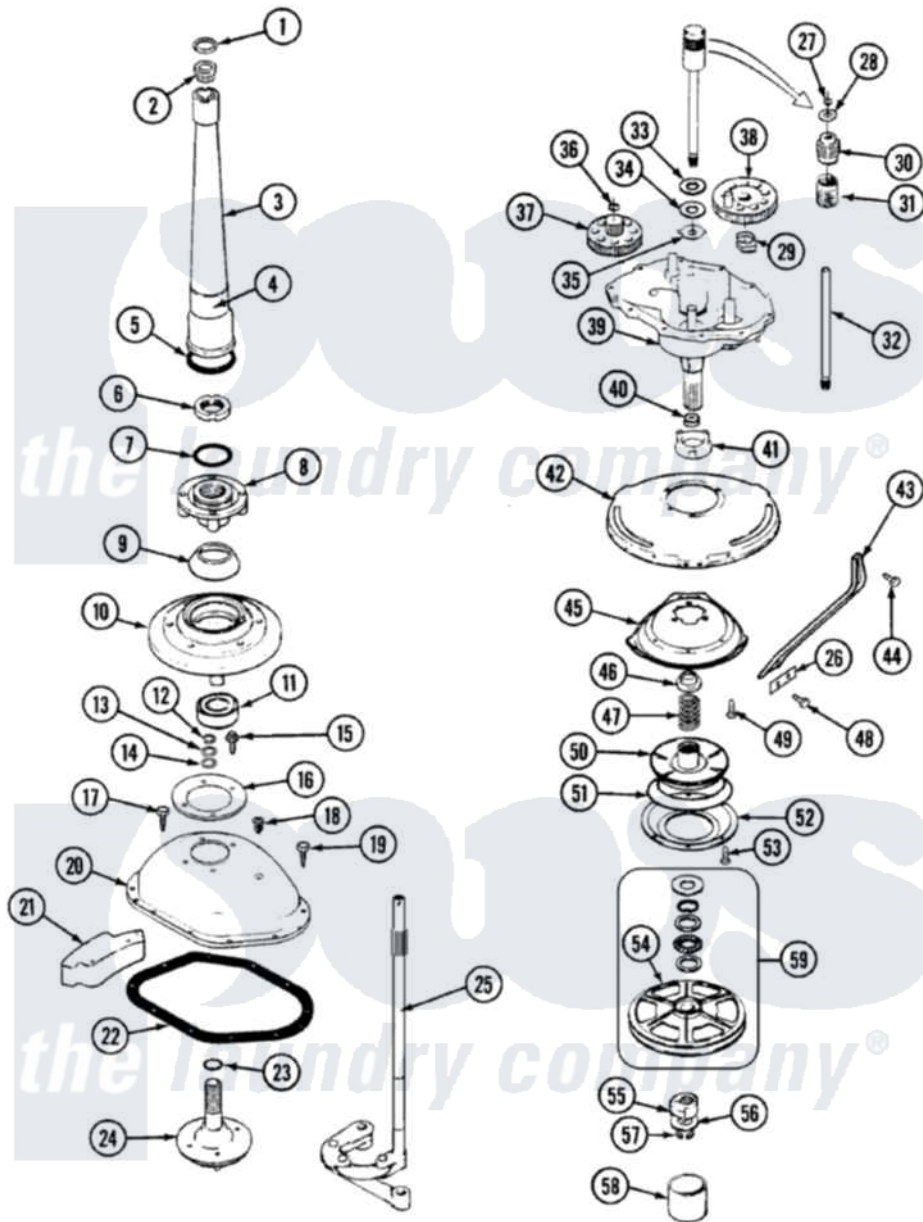

Magic Chef W228LM 05 - TRANSMISSION (SERIES 10-13)

Magic Chef [Residential Magic Chef W228LM Washer Parts](#) Parts Diagram 05 - TRANSMISSION (SERIES 10-13)
 Click on the part number to view part

Item	Original Part Number	Replaced By	Status	Part Description
1	25-7941			"O" Ring, Agr Drive Shaft
2	21001066			Bearing, Centerpost
3	35-2792	21001401		Center Pos
4	33-6790			Bearing, Agitator
"	35-2983		Not Available	CENTERPOST ASSY.
5	35-2906			Seal, Centerpost Bottom
6	35-2791			Nut, Spin Tube
7	25-7938			"O" Ring, Basket Drive Hub
8	35-3647	W10219156		Tub Seal
9	35-2974			Tub Seal/Hub Assembly
10	35-2716	12001561		Bearing And Seal Housing Assembly
11	35-2205			Bearing, Spin
"	35-2972	12001561		Bearing And Seal Housing Assembly
12	25-7949		Not Available	RING, RETAINING (AG. SHAFT)