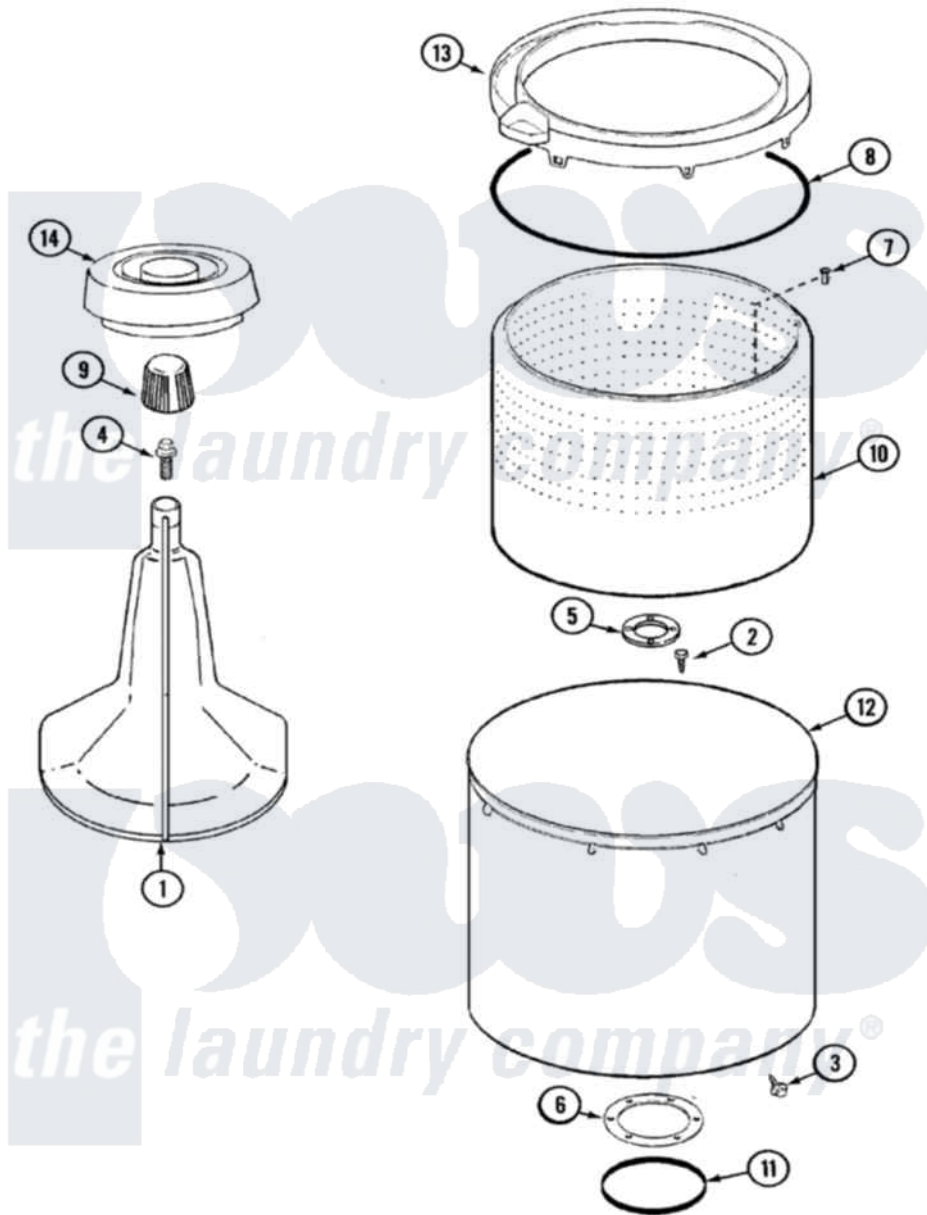

Magic Chef W228LM 06 - TUB

Magic Chef [Residential Magic Chef W228LM Washer Parts](#) Parts Diagram 06 - TUB
 Click on the part number to view part

Item	Original Part Number	Replaced By	Status	Part Description
1	35-3580			Agitator
2	21001063			Screw, Shoulder
3	25-7953	22002933		Screw
4	25-7948	W10309247		Screw
5	35-3685			Gasket, Basket To Centerpost
6	35-3686			Gasket, Tub To Housing
7	25-7967	3400504		Screw
8	35-2328			Seal, Tub Top
9	35-2733			Cap, Agitator
10	35-3687		Not Available	BASKET, SPIN
11	35-2978			Seal, Tub/Housing
12	35-3700			Tub Assembly
13	35-3578		Not Available	TOP, TUB
"	35-2262		Not Available	SHIELD, TUB TOP
14	35-2550			Dispenser, Rinse