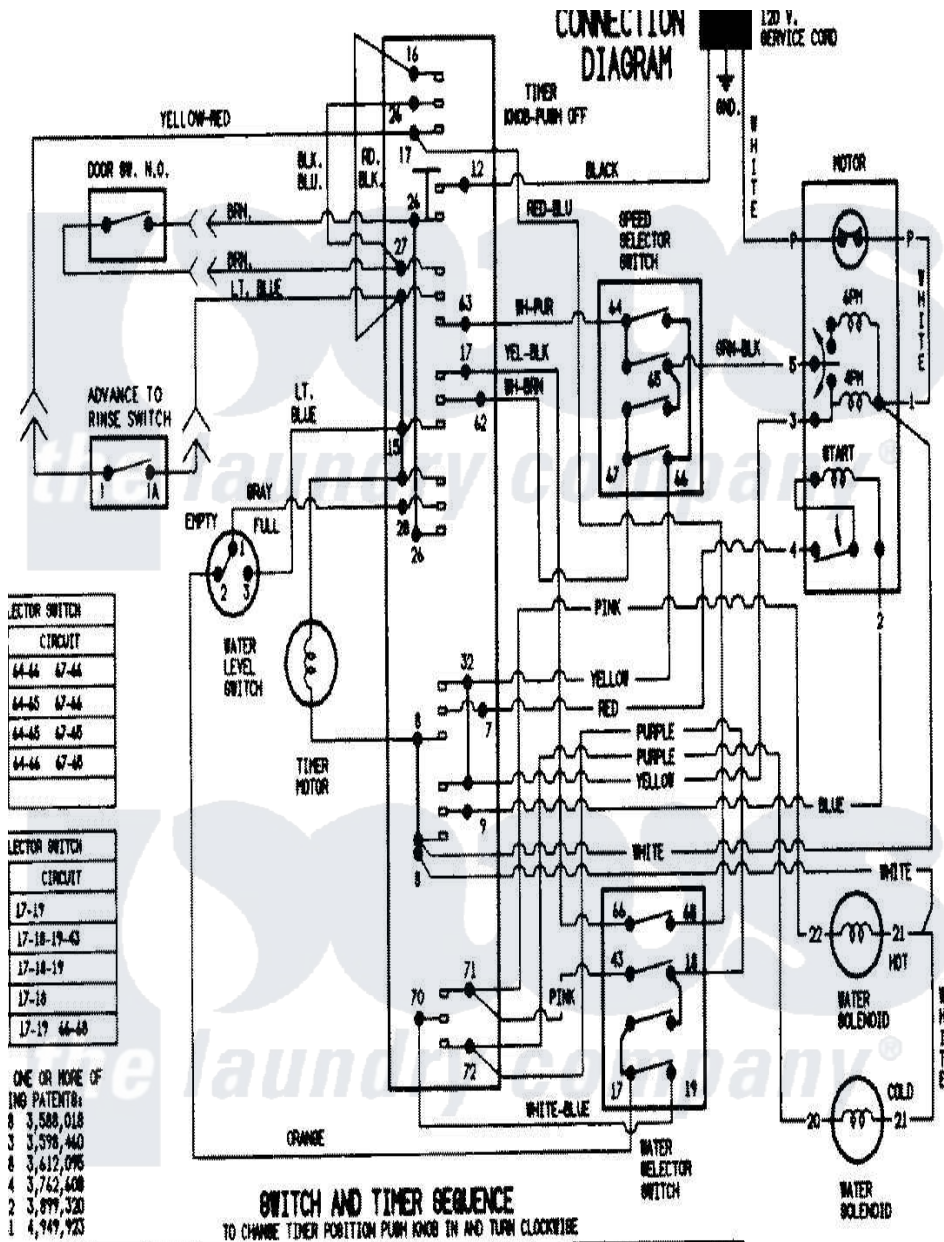

Magic Chef W228LM 07 - WIRING INFORMATION

Magic Chef [Residential Magic Chef W228LM Washer Parts](#) Parts Diagram 07 - WIRING INFORMATION
 Click on the part number to view part

Item	Original Part Number	Replaced By	Status	Part Description
NI	15001908		Not Available	WIRING INFORMATION
"	15001249		Not Available	WIRING INFORMATION