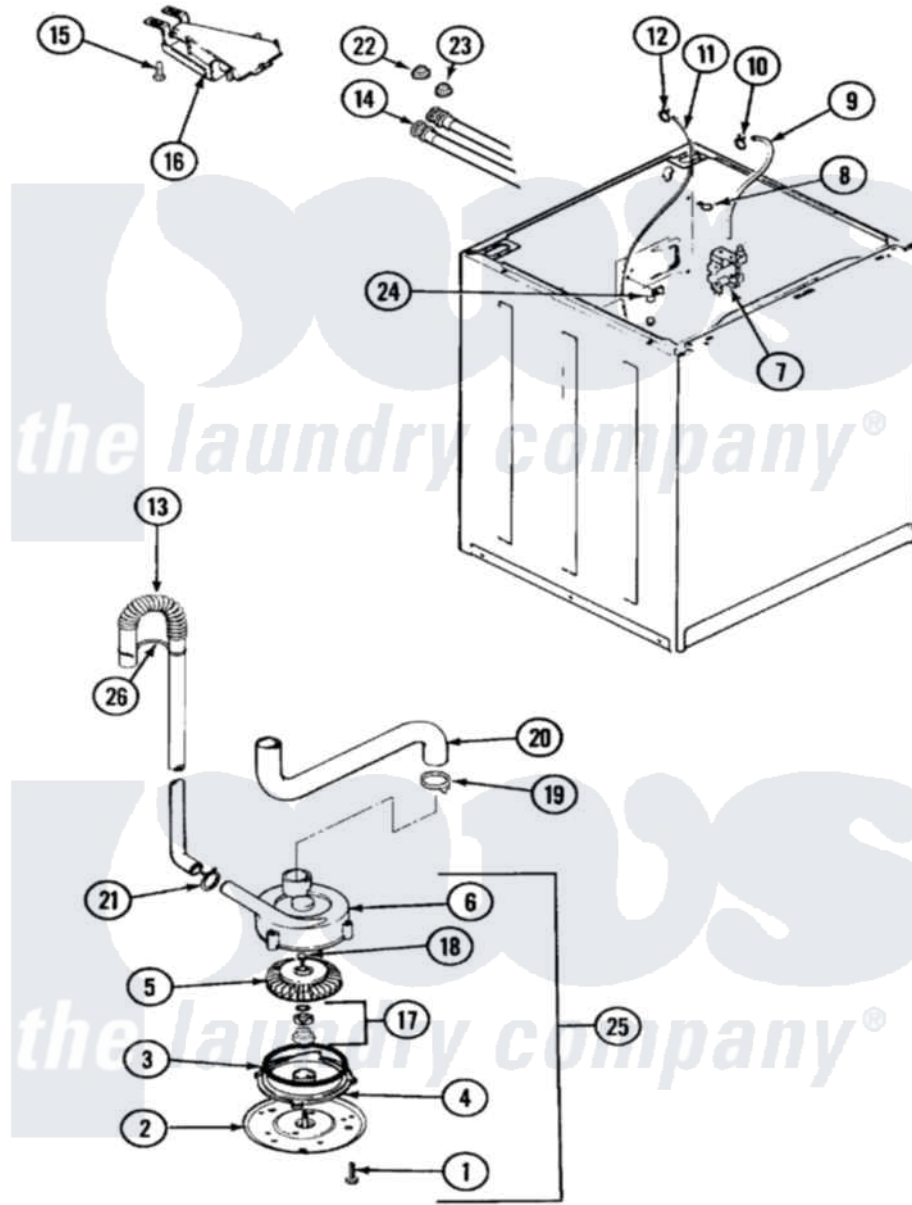

Magic Chef W228LV 03 - PUMP

Magic Chef [Residential Magic Chef W228LV Washer Parts](#) Parts Diagram 03 - PUMP
 Click on the part number to view part

Item	Original Part Number	Replaced By	Status	Part Description
1	25-7419		Not Available	SCREW
2	33-6035		Not Available	PLATE & PULLEY ASSY.
3	33-6032			Gasket
4	35-2058			Base, Pump
5	35-2057	35-6465		Pump Assem
6	35-2056		Not Available	HOUSING, PUMP
7	21001396	35-2374N		Valve, Water
"	35-2374N			Valve, Water
"	25-7430			Clip, Wiring Harness
8	25-7867	596669		Clamp, Manifold
9	35-2378	12002749		Hose, Flume Kit
10	25-7867	596669		Clamp, Manifold
11	35-0706		Not Available	PAD, FOAM
"	21001060	21001748		Hose, Pressure Switch
12	33-6099			Clamp
13	35-3538	21001872		Hose, Drain

14	35-0873	76313	Hosefill
"	33-7046	89503	Hose-Inlet
15	25-3092	90767	Screw, 8A X 3/8 HeX Washer Head Tapping
16	35-2051	21001760	Flume Assembly / Water Diverter
17	35-0707		Seal, Seat And "O" Ring
18	25-7828	489483	Screw 10-32 X 1/2
19	25-6068	285655	Clamp, Hose
20	35-3584	21001915	Hose, Tub To Pump
21	25-7080	285655	Clamp, Hose
22	25-7048		Washer
23	33-4264N		Strainer And Washer Kit
24	25-7796	596669	Clamp, Manifold
25	35-3834	35-6465	Pump Assem
"	35-2344		Restrictor, Flow
26	33-9537	22003814	Retainer, Drain Hose