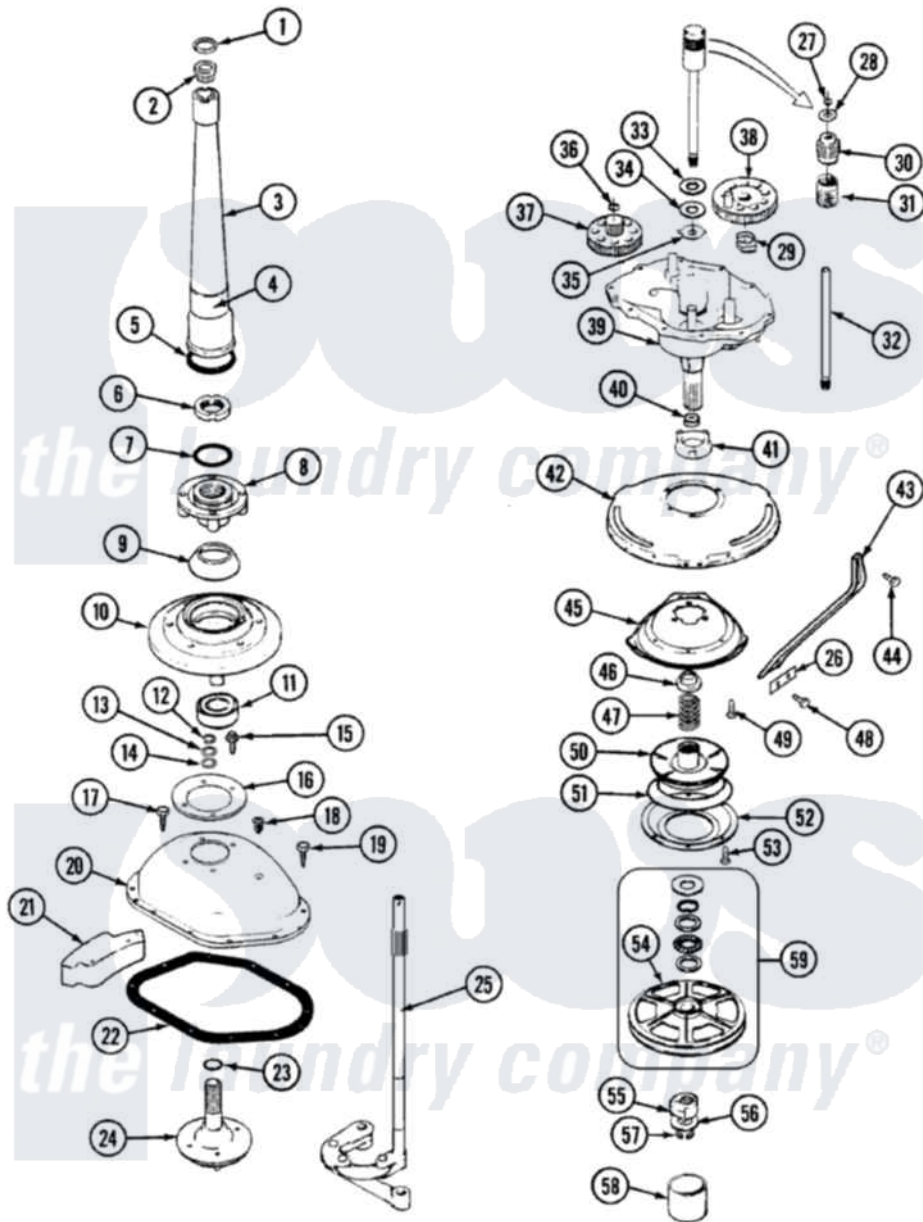

Magic Chef W228LV 05 - TRANSMISSION (SERIES 10-13)

Magic Chef [Residential Magic Chef W228LV Washer Parts](#) Parts Diagram 05 - TRANSMISSION (SERIES 10-13)
 Click on the part number to view part

Item	Original Part Number	Replaced By	Status	Part Description
1	25-7941			"O" Ring, Agr Drive Shaft
2	21001066			Bearing, Centerpost
3	35-2792	21001401		Center Pos
4	33-6790			Bearing, Agitator
"	35-2983		Not Available	CENTERPOST ASSY.
5	35-2906			Seal, Centerpost Bottom
6	35-2791			Nut, Spin Tube
7	25-7938			"O" Ring, Basket Drive Hub
8	35-3647	W10219156		Tub Seal
9	35-2974			Tub Seal/Hub Assembly
10	35-2716	12001561		Bearing And Seal Housing Assembly
11	35-2205			Bearing, Spin
"	35-2972	12001561		Bearing And Seal Housing Assembly
12	25-7949		Not Available	RING, RETAINING (AG. SHAFT)