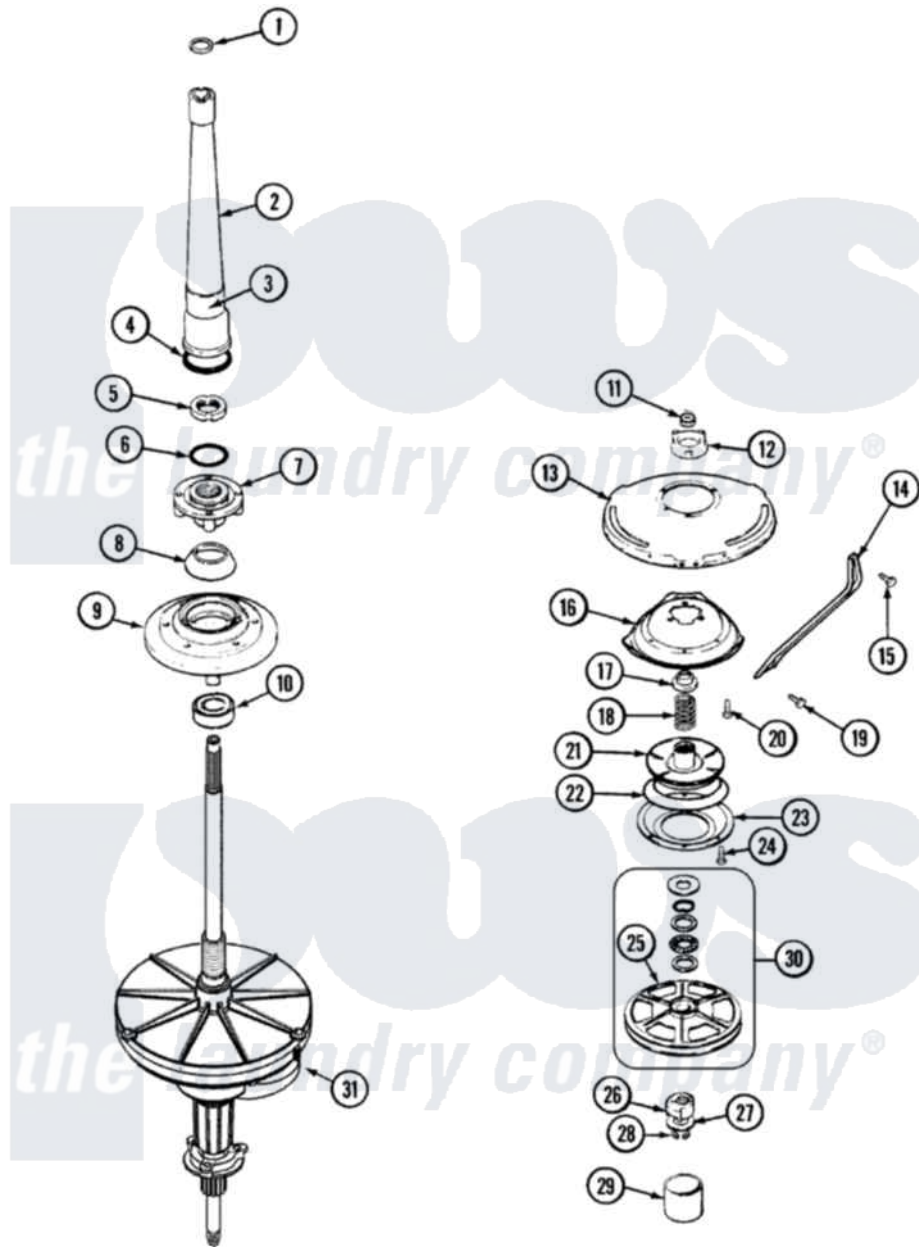

# Magic Chef W228LV 06 - TRANSMISSION (W228LV SERIES 14)

Magic Chef [Residential Magic Chef W228LV Washer Parts](#) Parts Diagram 06 - TRANSMISSION (W228LV SERIES 14)  
 Click on the part number to view part

Item	Original Part Number	Replaced By	Status	Part Description
1	<a href="#">25-7941</a>			"O" Ring, Agr Drive Shaft
2	35-2792	<a href="#">21001401</a>		Center Pos
3	<a href="#">33-6790</a>			Bearing, Agitator
"	35-2983		Not Available	CENTERPOST ASSY.
4	<a href="#">35-2906</a>			Seal, Centerpost Bottom
5	<a href="#">35-2791</a>			Nut, Spin Tube
6	<a href="#">25-7938</a>			"O" Ring, Basket Drive Hub
7	35-3647	<a href="#">W10219156</a>		Tub Seal
8	<a href="#">35-2974</a>			Tub Seal/Hub Assembly
9	35-2716	<a href="#">12001561</a>		Bearing And Seal Housing Assembly
10	35-2972	<a href="#">12001561</a>		Bearing And Seal Housing Assembly
"	<a href="#">35-2205</a>			Bearing, Spin
"	<a href="#">12001561</a>			Bearing And Seal Housing Assembly
11	35-2010	<a href="#">207843</a>		Lip Seal Repair Kit