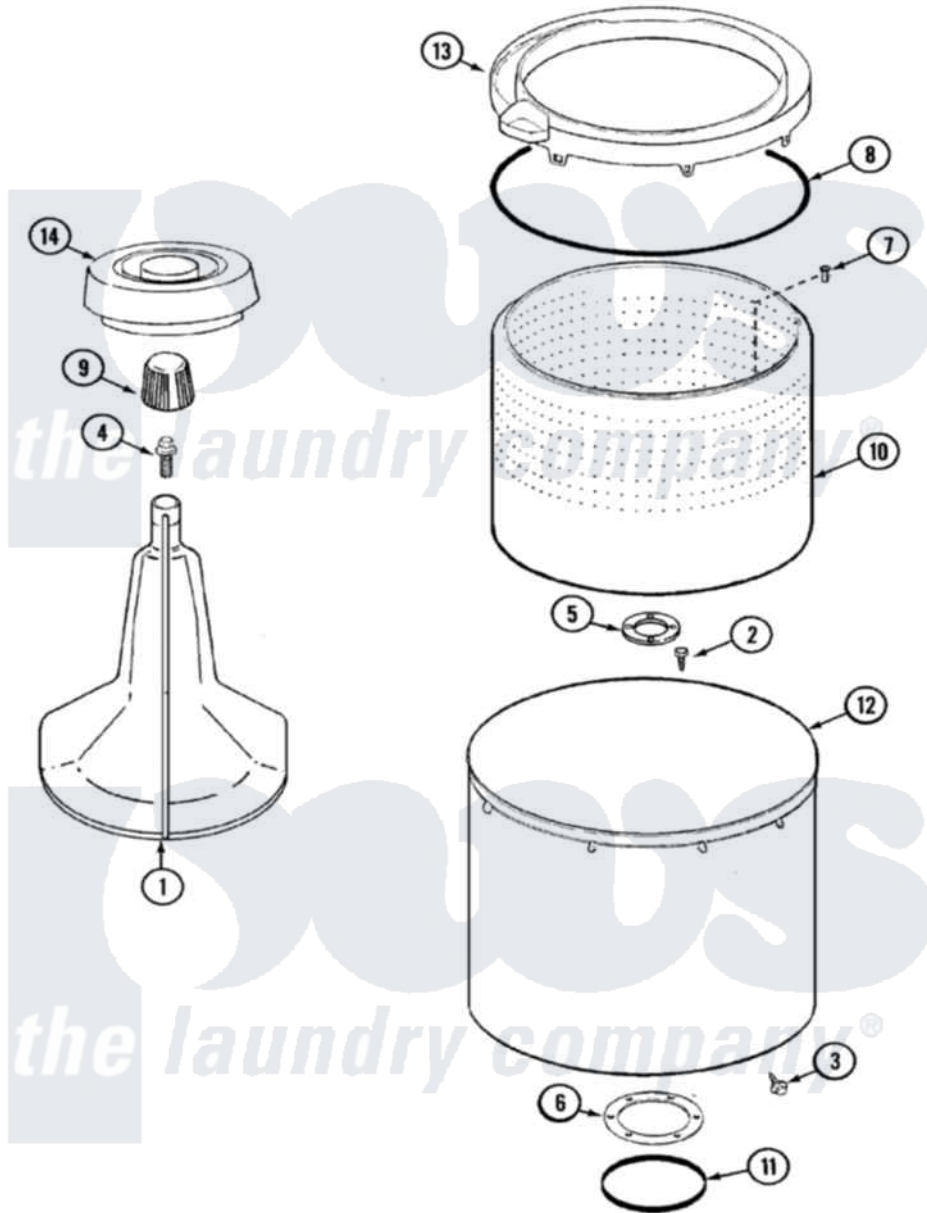

Magic Chef W228LV 07 - TUB

Magic Chef [Residential Magic Chef W228LV Washer Parts](#) Parts Diagram 07 - TUB
 Click on the part number to view part

Item	Original Part Number	Replaced By	Status	Part Description
1	35-3580			Agitator
2	21001063			Screw, Shoulder
3	25-7953	22002933		Screw
4	25-7948	W10309247		Screw
5	35-3685			Gasket, Basket To Centerpost
6	35-3686			Gasket, Tub To Housing
7	25-7967	3400504		Screw
8	35-2328			Seal, Tub Top
9	35-2733			Cap, Agitator
10	35-3687		Not Available	BASKET, SPIN
11	35-2978			Seal, Tub/Housing
12	35-3700			Tub Assembly
13	35-3578		Not Available	TOP, TUB
"	35-2262		Not Available	SHIELD, TUB TOP
14	35-2550			Dispenser, Rinse