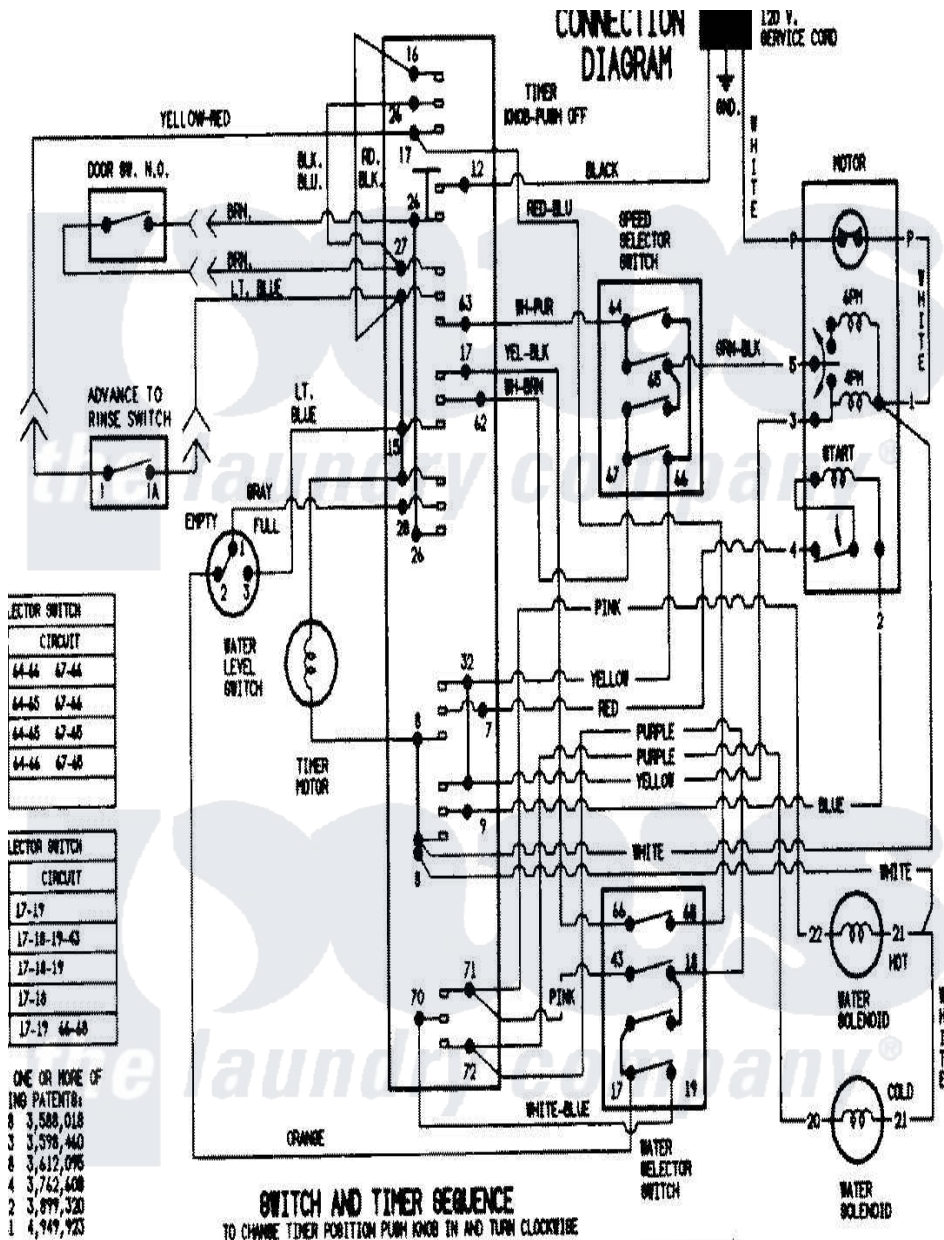

Magic Chef W228LV 08 - WIRING INFORMATION

Magic Chef [Residential Magic Chef W228LV Washer Parts](#) Parts Diagram 08 - WIRING INFORMATION
Click on the part number to view part

Item	Original Part Number	Replaced By	Status	Part Description
NI	15001908		Not Available	WIRING INFORMATION
"	15001249		Not Available	WIRING INFORMATION