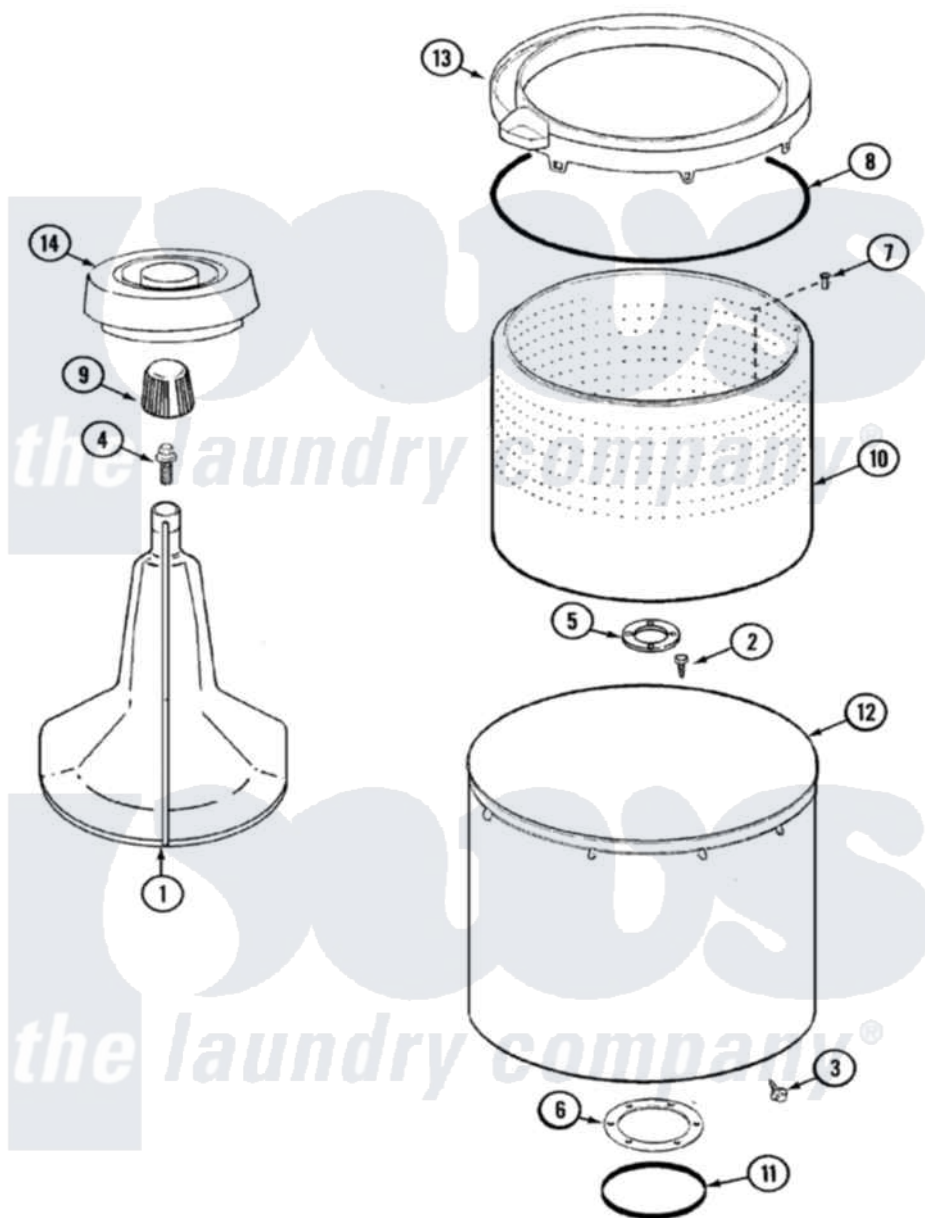

Magic Chef W229LM 06 - TUB

Magic Chef [Residential Magic Chef W229LM Washer Parts](#) Parts Diagram 06 - TUB
 Click on the part number to view part

Item	Original Part Number	Replaced By	Status	Part Description
1	35-3580			Agitator
2	21001063			Screw, Shoulder
3	25-7953	22002933		Screw
4	25-7948	W10309247		Screw
5	35-3685			Gasket, Basket To Centerpost
6	35-3686			Gasket, Tub To Housing
7	25-7967	3400504		Screw
8	35-2328			Seal, Tub Top
9	35-2733			Cap, Agitator
10	35-3687		Not Available	BASKET, SPIN
11	35-2978			Seal, Tub/Housing
12	35-3700			Tub Assembly
13	35-3578		Not Available	TOP, TUB
"	35-2262		Not Available	SHIELD, TUB TOP
14	35-2550			Dispenser, Rinse