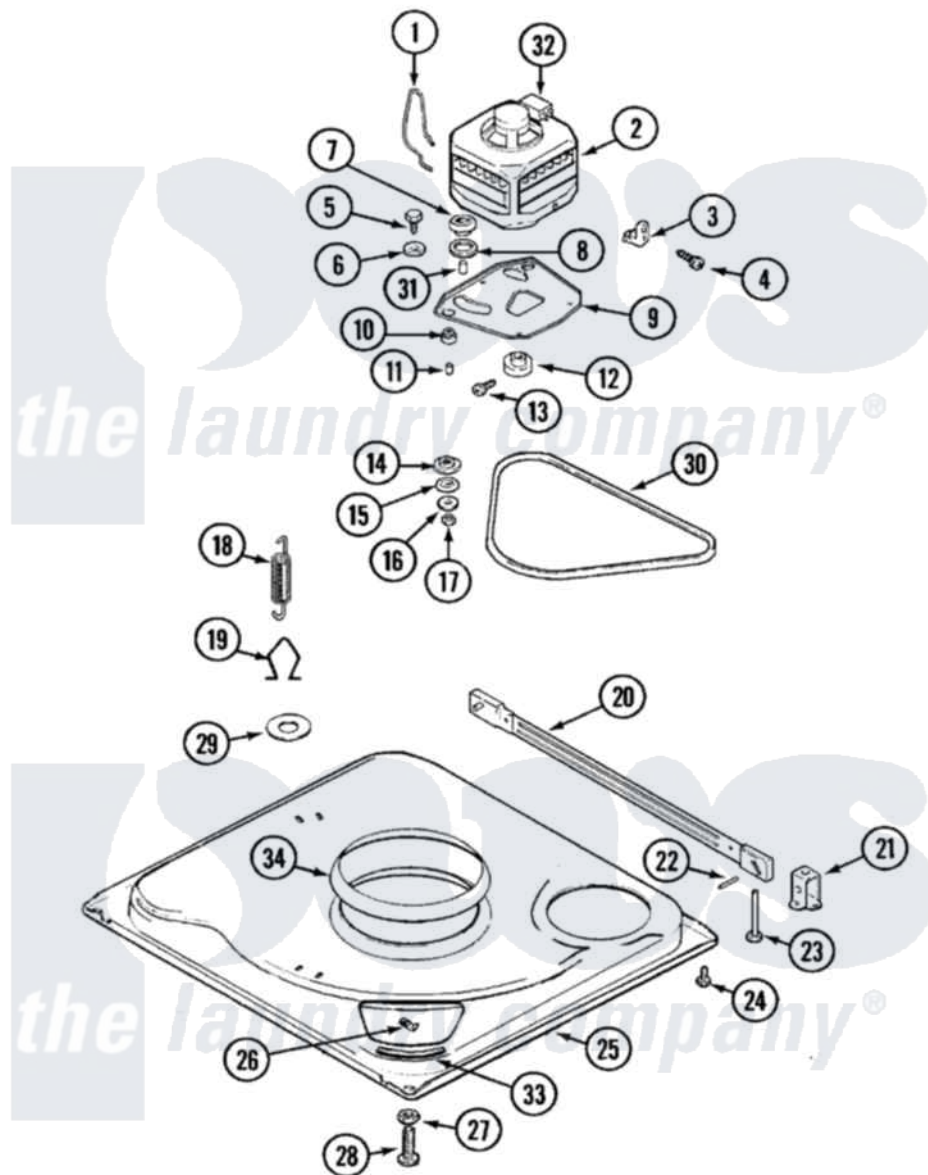

Magic Chef W229LV 01 - BASE

Magic Chef [Residential Magic Chef W229LV Washer Parts](#) Parts Diagram 01 - BASE
 Click on the part number to view part

Item	Original Part Number	Replaced By	Status	Part Description
1	21001110	22004376		Spring, Motor Pivot
2	21001170			Motor And Pulley/Plate Assembly
3	21001109	21001486		Foot Slide, Isolator
4	25-7418	33001178		Back, Tumbler
5	25-7833	21001977		Screw
6	25-7834			Washer, Motor/Base Screw
7	33-9946			Isolator, Motor
8	35-3570			Washer, Motor Pivot
9	21001111	21001783		Plate And Screw Assembly
10	35-3646			Isolator, Motor Plate
11	25-7831			Spacer, Mounting
12	21001108			Pulley, Motor
13	25-7117			Set Screw
14	35-3571			Slide, Motor Pivot
15	33-9967			Washer, Motor Isolator
16	25-7047			Washer, Flat

17	25-7325	Y707702	Locknut
18	21001165		Spring, Suspension
"	21001138	22002922	Tool, Spring Removal
19	21001166		Hook, Suspension Spring
20	35-2049	21001881	Bar, Stabilizer
21	35-2046		Bracket, Stabilizer
22	35-2052		Pin, Stabilizer
23	35-3020	22004469	Leg And Foot Self Stabalizing
24	25-7828	489483	Screw 10-32 X 1/2
25	21001169	12002701	Base Kit
26	25-7845		Speednut, Motor
27	25-7915		Hex Nut
28	35-3507	25001119	Foot And Pad Assembly
"	35-0837	25001119	Foot And Pad Assembly
29	Y25-7951		Washer, Suspension Hook
30	21352320		Belt, Drive
31	25-7830		Spacer
32	33-9765		Switch, Motor
33	35-2065		Pad, Motor Plate
34	21001161	21002026	Snubber