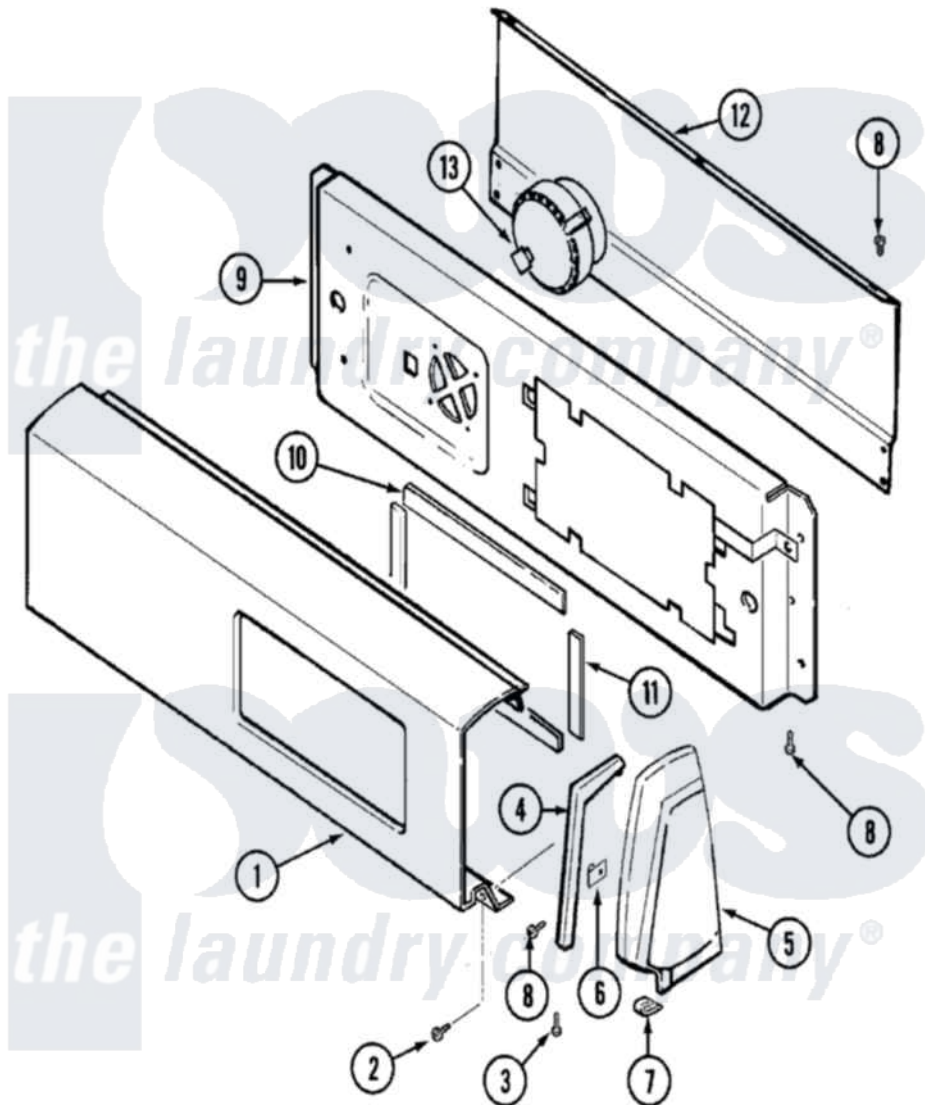

Magic Chef W229LV 02 - CONTROL PANEL

Magic Chef [Residential Magic Chef W229LV Washer Parts](#) Parts Diagram 02 - CONTROL PANEL
 Click on the part number to view part

| Item | Original Part Number | Replaced By | Status | Part Description |
|------|-------------------------|--------------------------|---------------|---|
| 1 | 21001158 | | Not Available | PANEL, CONTROL |
| 2 | 25-7649 | 910187 | | Screw |
| 3 | 25-7760 | | | Screw |
| 4 | 31001054 | | Not Available | TRIM, ENDCAP (RT WHT) |
| " | 31001055 | | Not Available | TRIM, ENDCAP (LT WHT) |
| 5 | 35-2669 | | Not Available | CAP, END (LT)(WHT) |
| " | 35-2668 | 21001453 | | Cap- End |
| 6 | 25-7702 | | | Speedclip, End Cap To Control Panel |
| 7 | 25-7851 | | | Speedclip, End Cap To Top |
| 8 | 25-3092 | 90767 | | Screw, 8A X 3/8 HeX Washer Head Tapping |
| 9 | 35-3540 | | | Speaker Assembly |
| " | 35-3473 | | | Control Shield And Electronic As |
| 10 | 35-3450 | | | Seal, Panel Long |
| 11 | 35-3453 | | | Seal, Panel Short |

| | | | |
|----|-------------------------|--------------------------|--------------------------------|
| 12 | 35-2688 | 21001460 | Shield, Rear |
| " | 25-3457 | | Screw, Sems |
| 13 | 35-3454 | | Switch, Water Level |
| " | 25-7947 | 21001063 | Screw, Shoulder |
| 14 | 21001053 | | Not Available |
| | | | MANUAL, USE & CARE |
| 15 | 16000329 | | Not Available |
| | | | GUIDE, QUICK REF. - MAGIC CHEF |