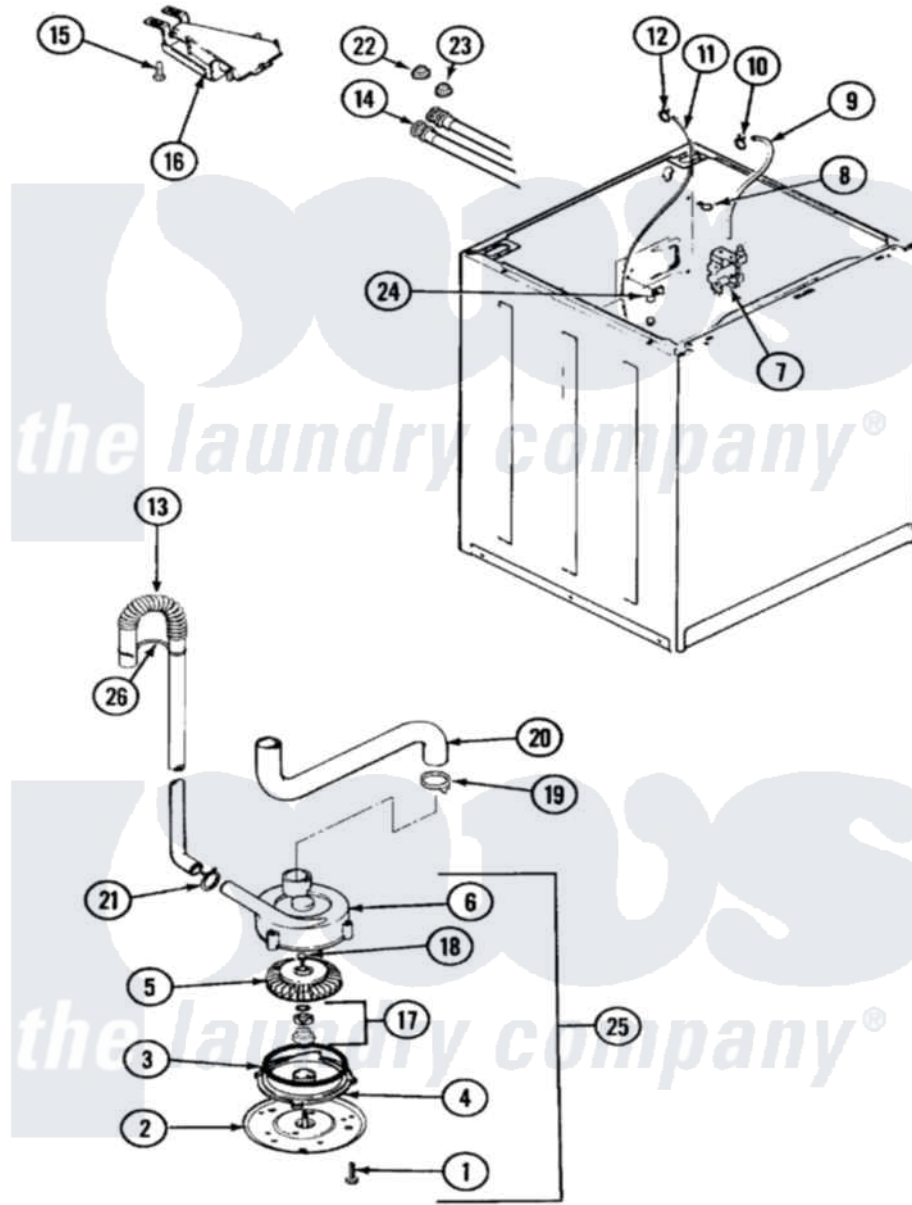

# Magic Chef W229LV 03 - PUMP

Magic Chef [Residential Magic Chef W229LV Washer Parts](#) Parts Diagram 03 - PUMP  
 Click on the part number to view part

Item	Original Part Number	Replaced By	Status	Part Description
1	25-7419		Not Available	SCREW
2	33-6035		Not Available	PLATE & PULLEY ASSY.
3	<a href="#">33-6032</a>			Gasket
4	<a href="#">35-2058</a>			Base, Pump
5	35-2057	<a href="#">35-6465</a>		Pump Assem
6	35-2056		Not Available	HOUSING, PUMP
7	<a href="#">25-7430</a>			Clip, Wiring Harness
"	<a href="#">35-2374N</a>			Valve, Water
8	25-7867	<a href="#">596669</a>		Clamp, Manifold
9	35-2378	<a href="#">12002749</a>		Hose, Flume Kit
10	25-7867	<a href="#">596669</a>		Clamp, Manifold
11	21001060	<a href="#">21001748</a>		Hose, Pressure Switch
"	35-0706		Not Available	PAD, FOAM
12	<a href="#">33-6099</a>			Clamp
13	35-3538	<a href="#">21001872</a>		Hose, Drain
14	35-0873	<a href="#">76313</a>		Hosefill

"	33-7046	<a href="#">89503</a>	Hose-Inlet
15	25-3092	<a href="#">90767</a>	Screw, 8A X 3/8 HeX Washer Head Tapping
16	35-2051	<a href="#">21001760</a>	Flume Assembly / Water Diverter
17	<a href="#">35-0707</a>		Seal, Seat And "O" Ring
18	25-7828	<a href="#">489483</a>	Screw 10-32 X 1/2
19	25-6068	<a href="#">285655</a>	Clamp, Hose
20	35-3584	<a href="#">21001915</a>	Hose, Tub To Pump
21	25-7080	<a href="#">285655</a>	Clamp, Hose
22	<a href="#">25-7048</a>		Washer
23	<a href="#">33-4264N</a>		Strainer And Washer Kit
24	25-7796	<a href="#">596669</a>	Clamp, Manifold
25	35-3834	<a href="#">35-6465</a>	Pump Assem
"	<a href="#">35-2344</a>		Restrictor, Flow
26	33-9537	<a href="#">22003814</a>	Retainer, Drain Hose