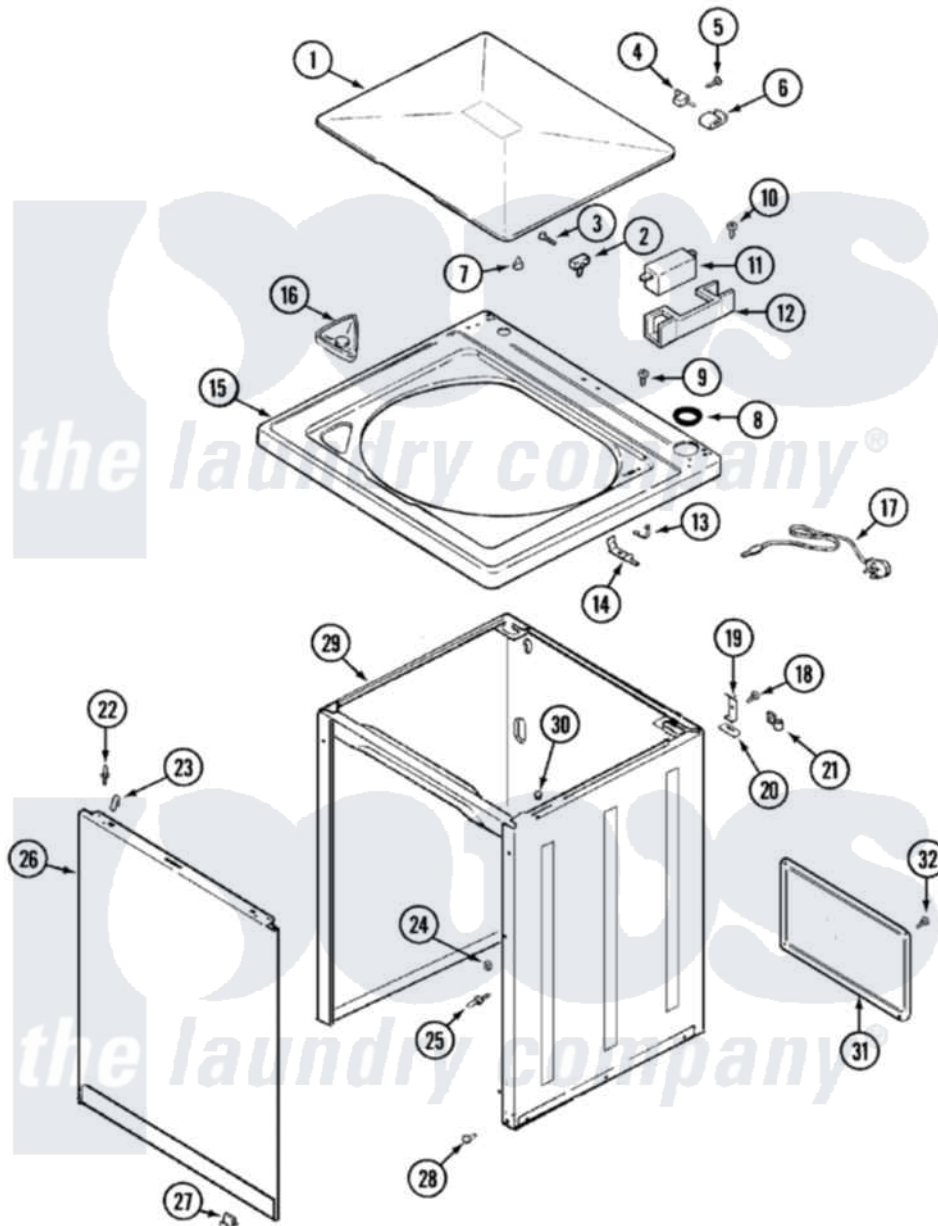

Magic Chef W229LV 04 - TOP

Magic Chef [Residential Magic Chef W229LV Washer Parts](#) Parts Diagram 04 - TOP
 Click on the part number to view part

Item	Original Part Number	Replaced By	Status	Part Description
1	35-2026			Lid
2	25-7436			Nylite Washer
"	43-0057			Actuator, Door Switch
3	25-7438			Screw
4	35-2045			Pin, Hinge
5	25-7893			Screw
6	35-2044			Hinge, Lid
7	35-0581			Bumper, Door
8	35-2063			Bushing, Insulator
9	25-7662	7101P012-60		Screw
10	21001136	3400872		Screw, 8-18 X 3/8
11	21001137	12001187		Kit, Lid Switch Assembly
"	35-2904		Not Available	PAD, LID SWITCH
"	21001148	12001187		Kit, Lid Switch Assembly
12	21001135			Housing, Lid Switch
13	25-7878			Clip

14	21001134		Lever, Lid Switch
15	35-2739		Top, Cabinet
16	21001167		Dispenser, Bleach
17	35-0680	Not Available	CORD, POWER
18	25-7893		Screw
19	35-2846		Hinge, Cabinet Top
20	35-4128		Pad, Hinge
21	25-7796	596669	Clamp, Manifold
22	53-0643		Pin, Locator
23	25-7220		Clip, Cabinet Top
24	25-0224	3400029	Nut, Adapter Plate
25	53-0643		Pin, Locator
26	35-2084		Panel, Front
"	21001171	21001281	Damper, Sound Pad
27	53-0120		Clip, Front Panel
28	35-4129		Bumper, Cabinet
29	35-2106	21001871	Cabinet
30	33-2653		Bumper, Cabinet
31	35-2108	21001871	Cabinet
32	25-7732	681414	Screw, 10AB X 1/2