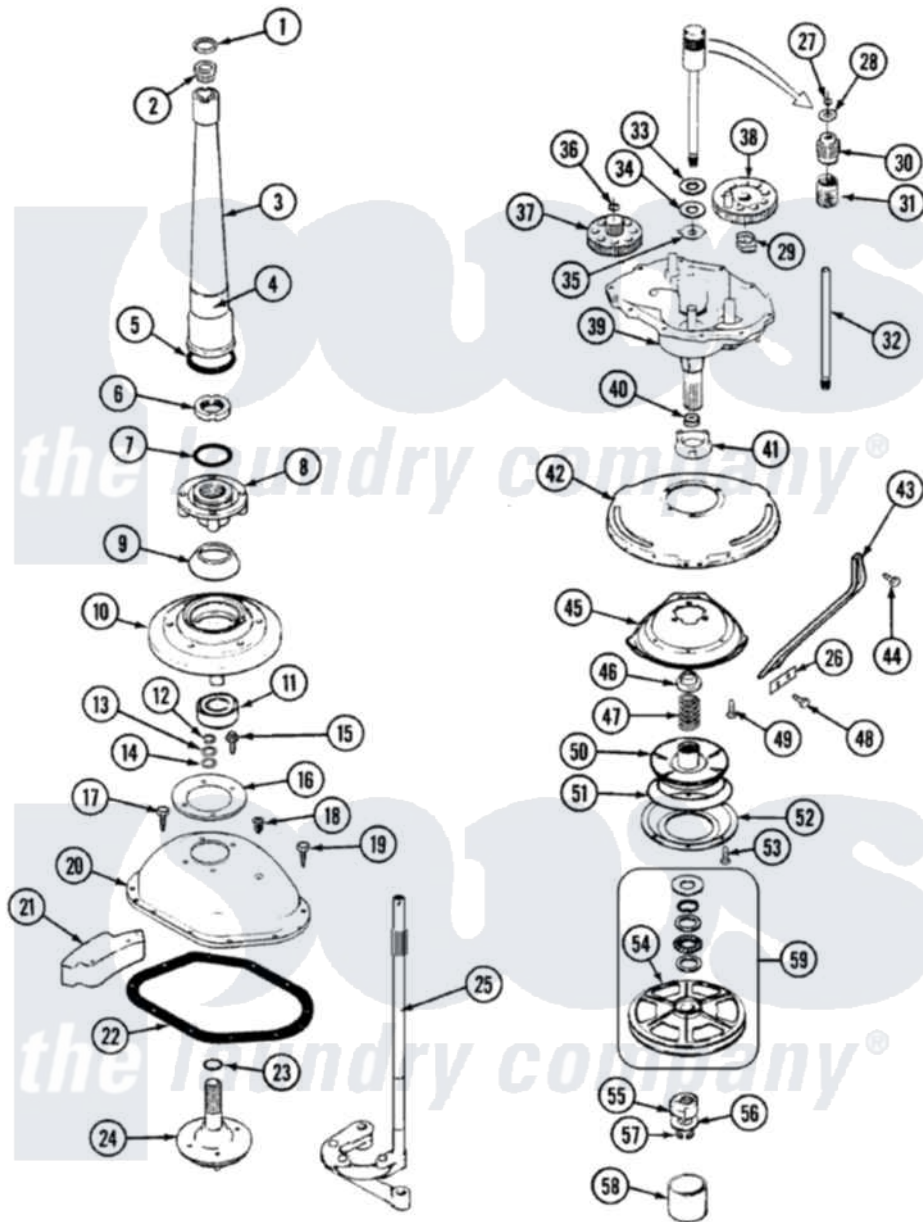

Magic Chef W229LV 05 - TRANSMISSION

Magic Chef [Residential Magic Chef W229LV Washer Parts](#) Parts Diagram 05 - TRANSMISSION
 Click on the part number to view part

Item	Original Part Number	Replaced By	Status	Part Description
1	25-7941			"O" Ring, Agr Drive Shaft
2	21001066			Bearing, Centerpost
3	35-2792	21001401		Center Pos
4	33-6790			Bearing, Agitator
"	35-2983		Not Available	CENTERPOST ASSY.
5	35-2906			Seal, Centerpost Bottom
6	35-2791			Nut, Spin Tube
7	25-7938			"O" Ring, Basket Drive Hub
8	35-3647	W10219156		Tub Seal
9	35-2974			Tub Seal/Hub Assembly
10	35-2716	12001561		Bearing And Seal Housing Assembly
11	35-2205			Bearing, Spin
"	35-2972	12001561		Bearing And Seal Housing Assembly
12	25-7949		Not Available	RING, RETAINING (AG. SHAFT)