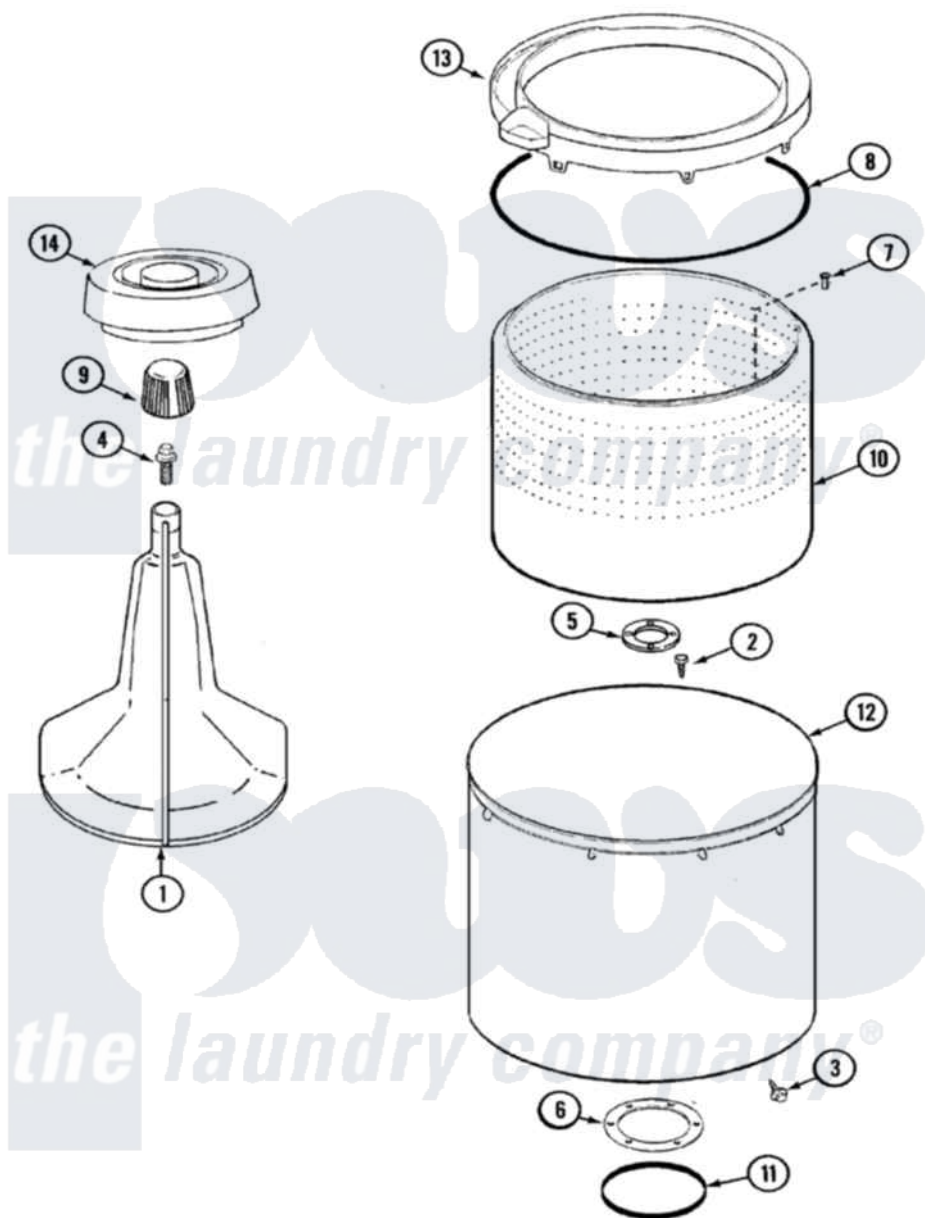

Magic Chef W229LV 06 - TUB

Magic Chef [Residential Magic Chef W229LV Washer Parts](#) Parts Diagram 06 - TUB
 Click on the part number to view part

Item	Original Part Number	Replaced By	Status	Part Description
1	35-3580			Agitator
2	21001063			Screw, Shoulder
3	25-7953	22002933		Screw
4	25-7948	W10309247		Screw
5	35-3685			Gasket, Basket To Centerpost
6	35-3686			Gasket, Tub To Housing
7	25-7967	3400504		Screw
8	35-2328			Seal, Tub Top
9	35-2733			Cap, Agitator
10	35-3687		Not Available	BASKET, SPIN
11	35-2978			Seal, Tub/Housing
12	35-3700			Tub Assembly
13	35-3578		Not Available	TOP, TUB
"	35-2262		Not Available	SHIELD, TUB TOP
14	35-2550			Dispenser, Rinse