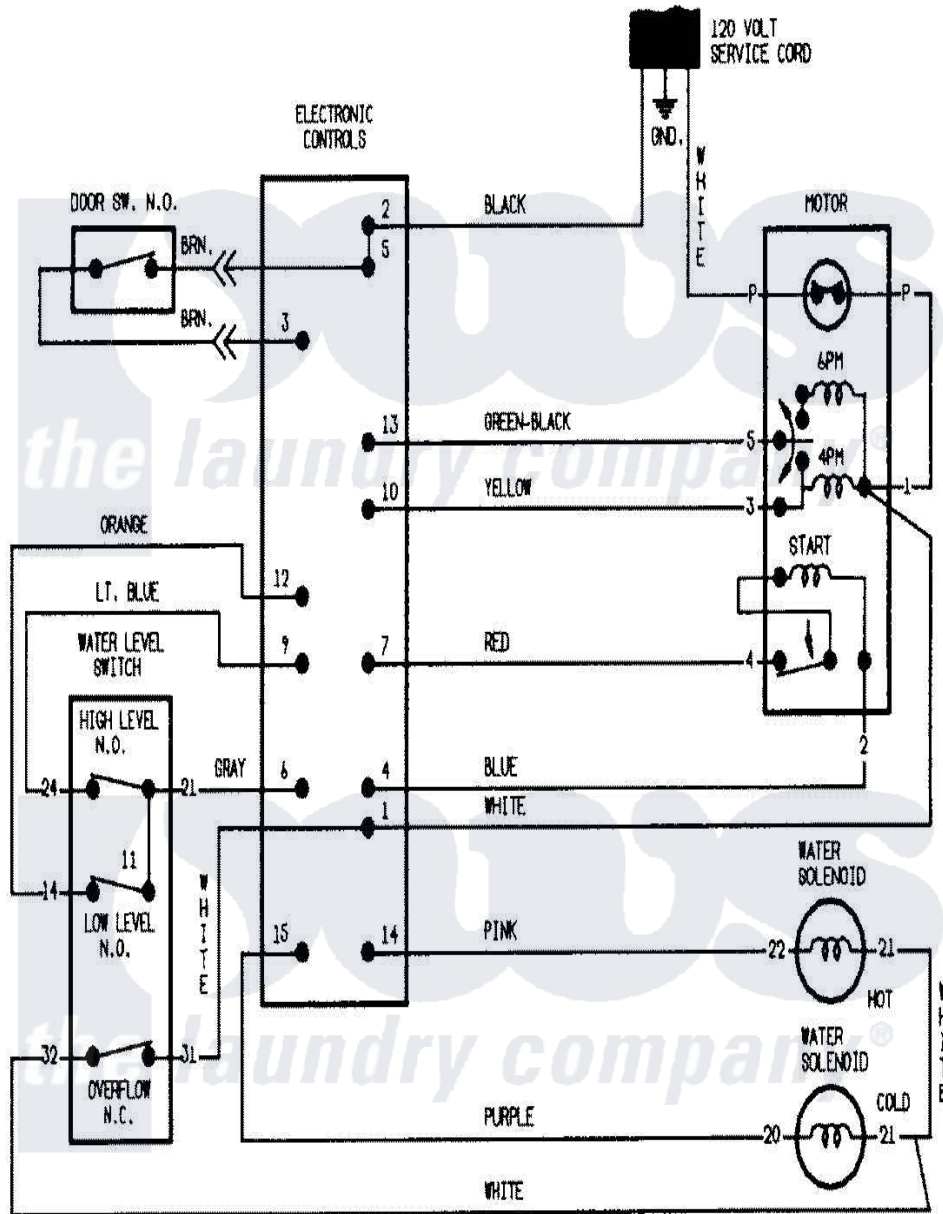

Magic Chef W229LV 07 - WIRING INFORMATION

Magic Chef [Residential Magic Chef W229LV Washer Parts](#) Parts Diagram 07 - WIRING INFORMATION
 Click on the part number to view part

Item	Original Part Number	Replaced By	Status	Part Description
NI	15001248		Not Available	WIRING INFORMATION