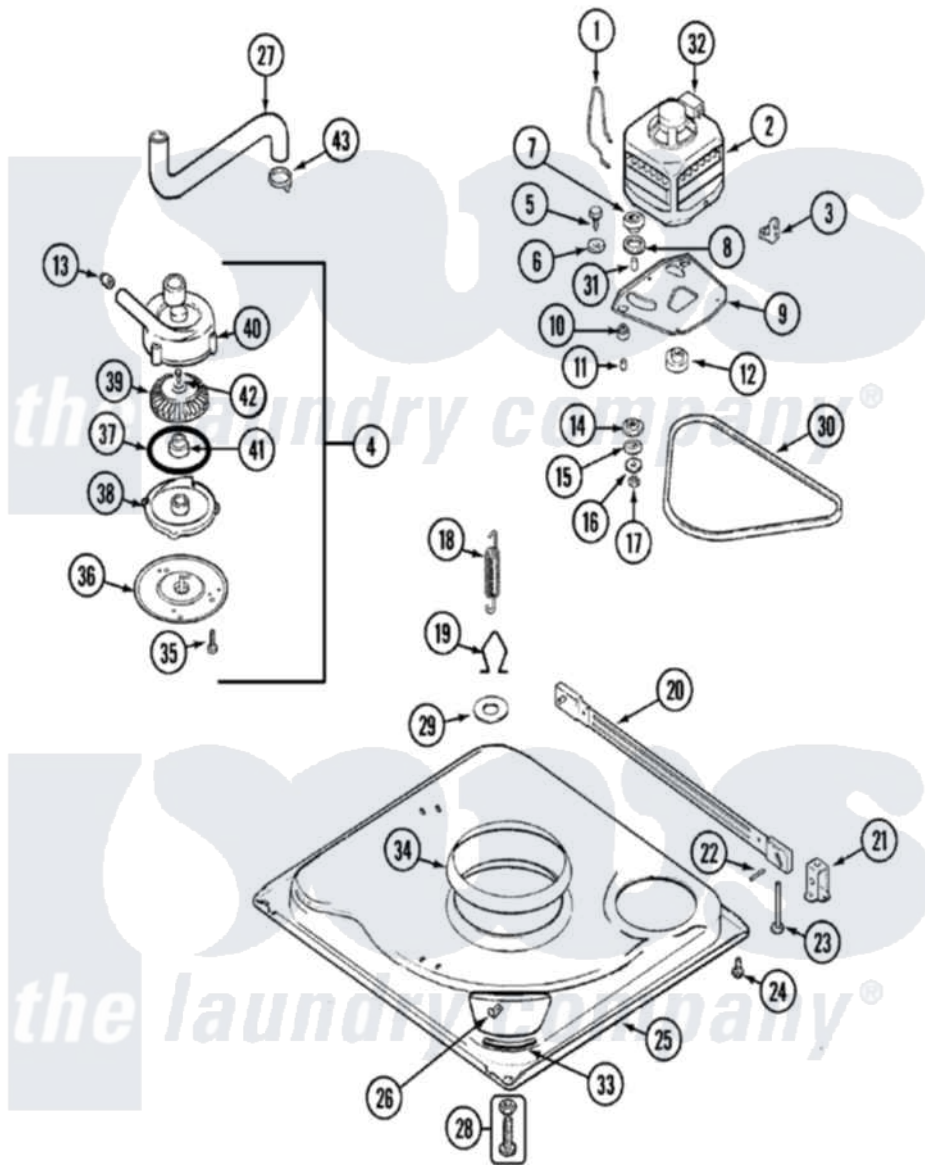

Magic Chef W236LM 01 - BASE

Magic Chef [Residential Magic Chef W236LM Washer Parts](#) Parts Diagram 01 - BASE
 Click on the part number to view part

Item	Original Part Number	Replaced By	Status	Part Description
1	21001110	22004376		Spring, Motor Pivot
2	21001400			Motor/Plate Assembly
"	21001170			Motor And Pulley/Plate Assembly
3	21001109	21001486		Foot Slide, Isolator
4	35-3834	35-6465		Pump Assem
5	25-7833	21001977		Screw
6	25-7834			Washer, Motor/Base Screw
7	33-9946			Isolator, Motor
8	35-3570			Washer, Motor Pivot
9	21001111	21001783		Plate And Screw Assembly
10	35-3646			Isolator, Motor Plate
11	25-7831			Spacer, Mounting
12	21001108			Pulley, Motor
13	35-2344			Restrictor, Flow
14	35-3571			Slide, Motor Pivot
15	33-9967			Washer, Motor Isolator

16	25-7047		Washer, Flat
17	25-7325	Y707702	Locknut
18	21001165		Spring, Suspension
"	21001138	22002922	Tool, Spring Removal
19	21001166		Hook, Suspension Spring
20	35-2049	21001881	Bar, Stabilizer
21	35-2046		Bracket, Stabilizer
22	35-2052		Pin, Stabilizer
23	35-3020	22004469	Leg And Foot Self Stabalizing
24	31001041	308685	Side Trim)
25	21001169	12002701	Base Kit
26	25-7845		Speednut, Motor
27	35-3584	21001915	Hose, Tub To Pump
28	35-3507	25001119	Foot And Pad Assembly
29	Y25-7951		Washer, Suspension Hook
30	21352320		Belt, Drive
31	25-7830		Spacer
32	33-9765		Switch, Motor
33	35-2065		Pad, Motor Plate
34	21001161	21002026	Snubber
35	25-7419	Not Available	SCREW
36	33-6035	Not Available	PLATE & PULLEY ASSY.
37	33-6032		Gasket
38	35-2058		Base, Pump
39	35-2057	35-6465	Pump Assem
40	35-2056	Not Available	HOUSING, PUMP
41	35-0707		Seal, Seat And "O" Ring
42	25-7828	489483	Screw 10-32 X 1/2
43	25-6068	285655	Clamp, Hose