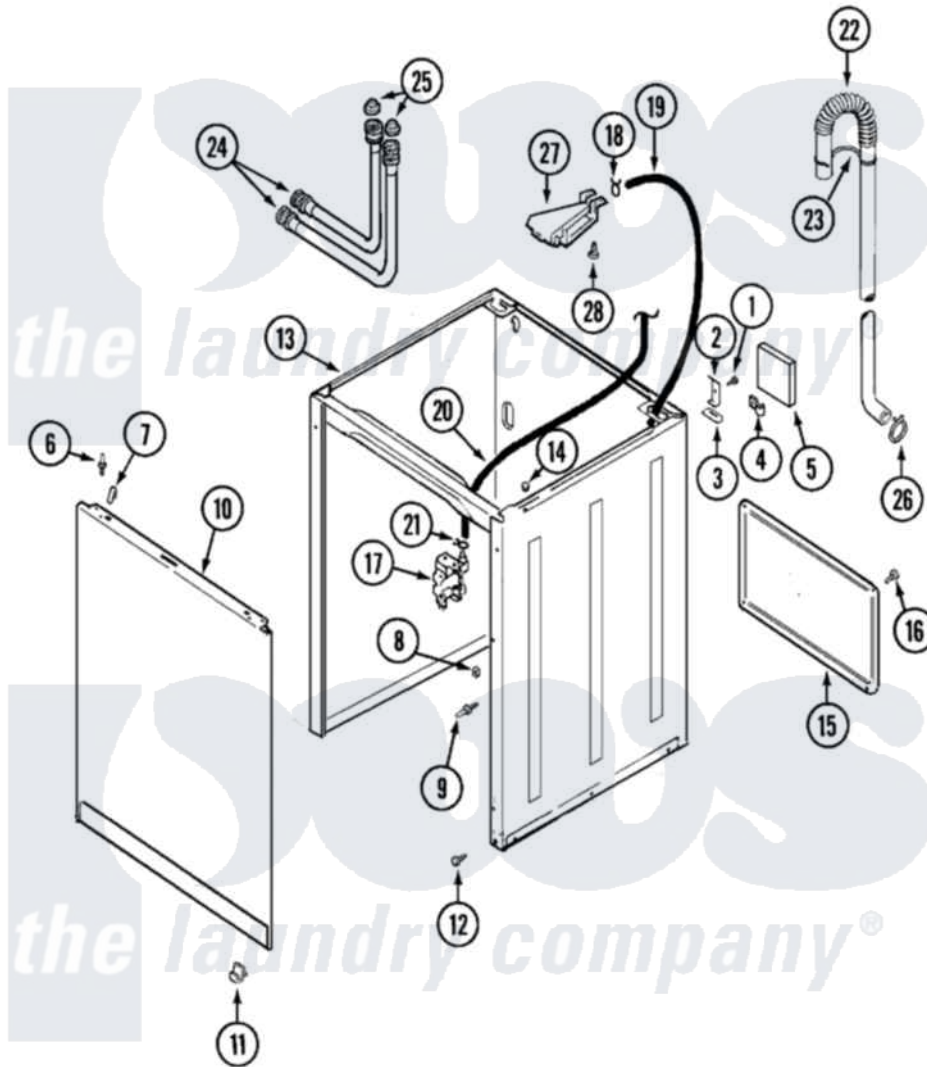

Magic Chef W236LM 02 - CABINET

Magic Chef [Residential Magic Chef W236LM Washer Parts](#) Parts Diagram 02 - CABINET
 Click on the part number to view part

Item	Original Part Number	Replaced By	Status	Part Description
1	25-7893			Screw
2	35-2846			Hinge, Cabinet Top
3	35-4128			Pad, Hinge
4	25-7027	16515		Clip
5	35-0706		Not Available	PAD, FOAM
6	53-0643			Pin, Locator
7	25-7220			Clip, Cabinet Top
8	25-0224	3400029		Nut, Adapter Plate
9	53-0200			Sleeve, Locator Pin
"	53-0643			Pin, Locator
10	35-2084-24			Panel, Front
"	21001281			Damper, Sound Pad
11	53-0120			Clip, Front Panel
"	25-7732	681414		Screw, 10AB X 1/2
12	35-4129			Bumper, Cabinet
13	35-2106-24	12001802		Kit, Cabinet/Rear Shield

14	33-2653		Bumper, Cabinet
15	35-2108	21001871	Cabinet
16	25-7732	681414	Screw, 10AB X 1/2
17	35-2374N		Valve, Water
"	21001396	35-2374N	Valve, Water
18	25-7867	596669	Clamp, Manifold
19	35-2378	12002749	Hose, Flume Kit
20	21001060	21001748	Hose, Pressure Switch
21	25-7796	596669	Clamp, Manifold
22	35-3538	21001872	Hose, Drain
23	33-9537	22003814	Retainer, Drain Hose
24	35-0874	76313	Hosefill
"	33-7891	89503	Hose-Inlet
25	33-4264N		Strainer And Washer Kit
26	25-7080	285655	Clamp, Hose
27	35-2051	21001760	Flume Assembly / Water Diverter
28	25-3092	90767	Screw, 8A X 3/8 HeX Washer Head Tapping