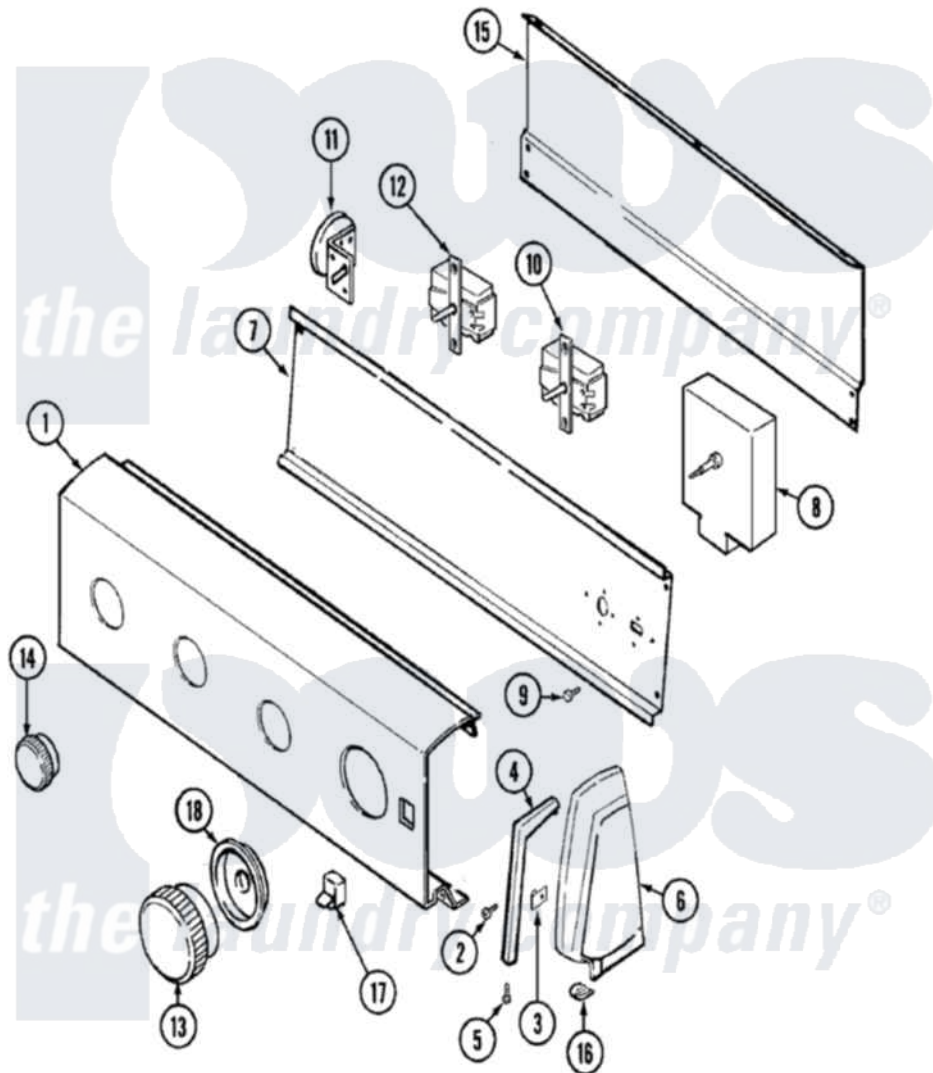

Magic Chef W236LM 03 - CONTROL PANEL

Magic Chef [Residential Magic Chef W236LM Washer Parts](#) Parts Diagram 03 - CONTROL PANEL
 Click on the part number to view part

Item	Original Part Number	Replaced By	Status	Part Description
1	21001151			Panel, Control
2	25-7649	910187		Screw
3	25-7702			Speedclip, End Cap To Control Panel
4	31001057		Not Available	TRIM, ENDCAP (LT)(ALM)
"	31001056		Not Available	TRIM, ENDCAP (RT)(ALM)
5	25-7760			Screw
6	21001069	12002263		Endcap Kit
"	21001070	21001456		Cap- End
7	25-3092	90767		Screw, 8A X 3/8 HeX Washer Head Tapping
"	31001128		Not Available	SHIELD, CONTROL
8	21001047			Timer
9	31001029	3400094		Screw, 10-32 X 3/8
10	21001139			Switch, Water Temp. 3 Position
11	35-3691	21001554		Switch, Water Level

12	21001173	21001687		Switch, Speed
13	21001120	12500058		Knob Ski
14	21001119			Knob, Selector
15	25-3092	90767		Screw, 8A X 3/8 HeX Washer Head Tapping
"	25-3457			Screw, Sems
"	35-2688	21001460		Shield, Rear
16	25-7851			Speedclip, End Cap To Top
17	21001116	74008765		Switch, Rocker
18	21001117		Not Available	SKIRT & RING ASSY. (ALM)
20	21001053		Not Available	MANUAL, USE & CARE
"	21001291		Not Available	MANUAL, USE & CARE
21	16000329		Not Available	GUIDE, QUICK REF. - MAGIC CHEF