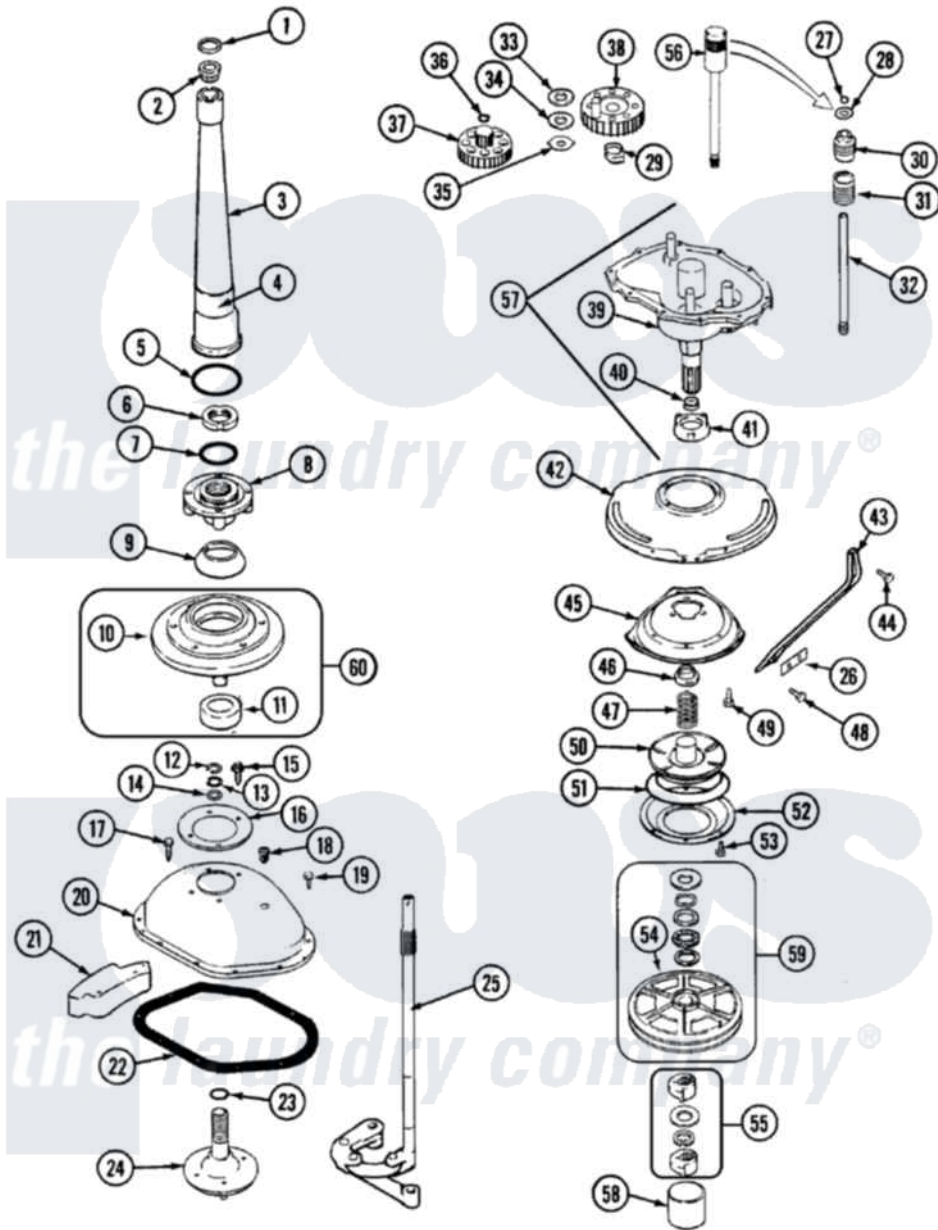

Magic Chef W236LM 04 - TRANSMISSION

Magic Chef [Residential Magic Chef W236LM Washer Parts](#) Parts Diagram 04 - TRANSMISSION
 Click on the part number to view part

Item	Original Part Number	Replaced By	Status	Part Description
1	25-7941			"O" Ring, Agr Drive Shaft
2	21001066			Bearing, Centerpost
3	35-2983		Not Available	CENTERPOST ASSY.
"	35-2792	21001401		Center Pos
4	33-6790			Bearing, Agitator
5	35-2906			Seal, Centerpost Bottom
6	35-2791			Nut, Spin Tube
7	25-7938			"O" Ring, Basket Drive Hub
8	35-3647	W10219156		Tub Seal
9	35-2974			Tub Seal/Hub Assembly
10	35-2716	12001561		Bearing And Seal Housing Assembly
11	35-2205			Bearing, Spin
12	25-7949		Not Available	RING, RETAINING (AG. SHAFT)
13	25-7057			Washer, Flat
14	25-7057			Washer, Flat