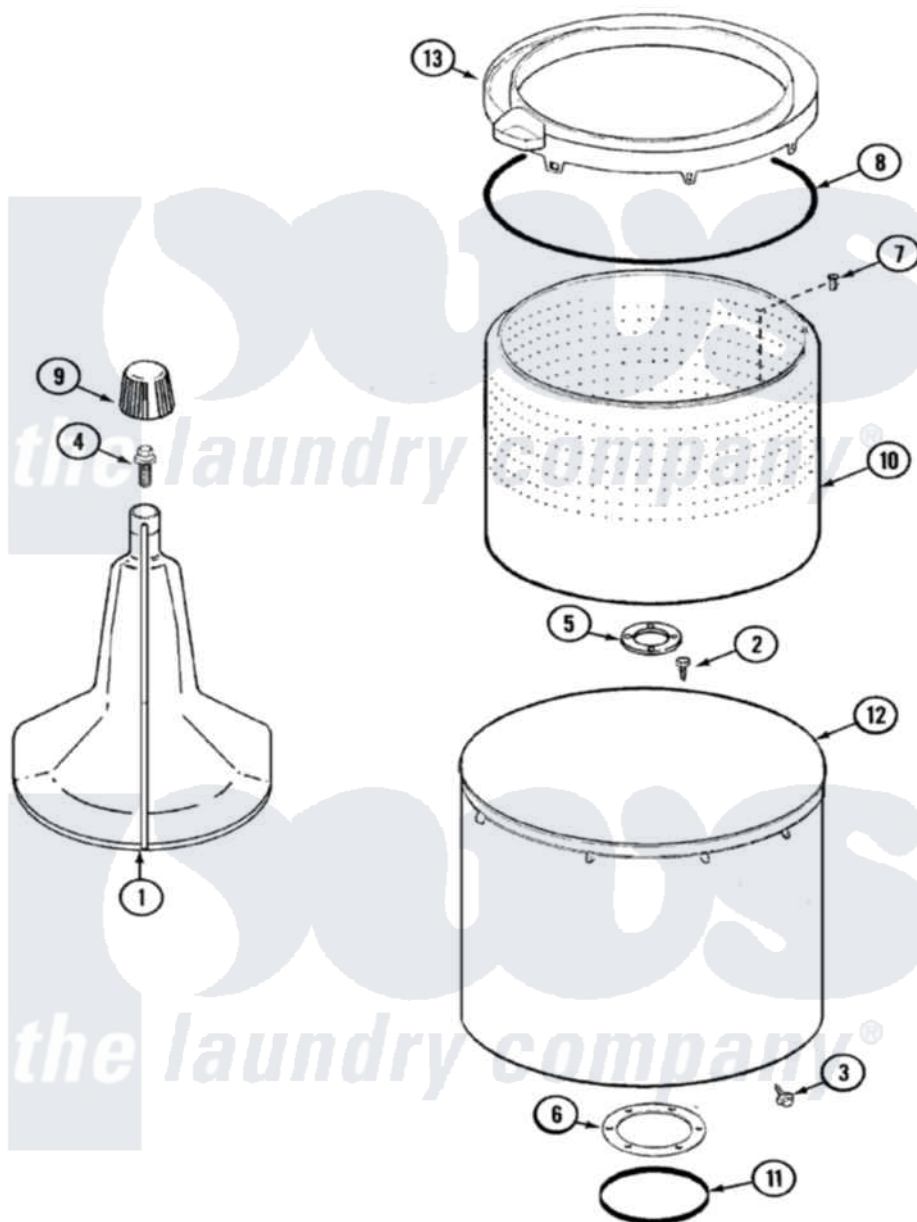

# Magic Chef W236LM 05 - TUB

Magic Chef [Residential Magic Chef W236LM Washer Parts](#) Parts Diagram 05 - TUB  
 Click on the part number to view part

Item	Original Part Number	Replaced By	Status	Part Description
1	<a href="#">35-3580</a>			Agitator
2	25-7947	<a href="#">21001063</a>		Screw, Shoulder
3	25-7953	<a href="#">22002933</a>		Screw
4	25-7948	<a href="#">W10309247</a>		Screw
5	<a href="#">35-3685</a>			Gasket, Basket To Centerpost
6	<a href="#">35-3686</a>			Gasket, Tub To Housing
7	25-7965	<a href="#">3400504</a>		Screw
8	<a href="#">35-2328</a>			Seal, Tub Top
9	<a href="#">35-2733</a>			Cap, Agitator
10	35-3687		Not Available	BASKET, SPIN
11	<a href="#">35-2978</a>			Seal, Tub/Housing
12	<a href="#">35-3700</a>			Tub Assembly
13	35-3578		Not Available	TOP, TUB