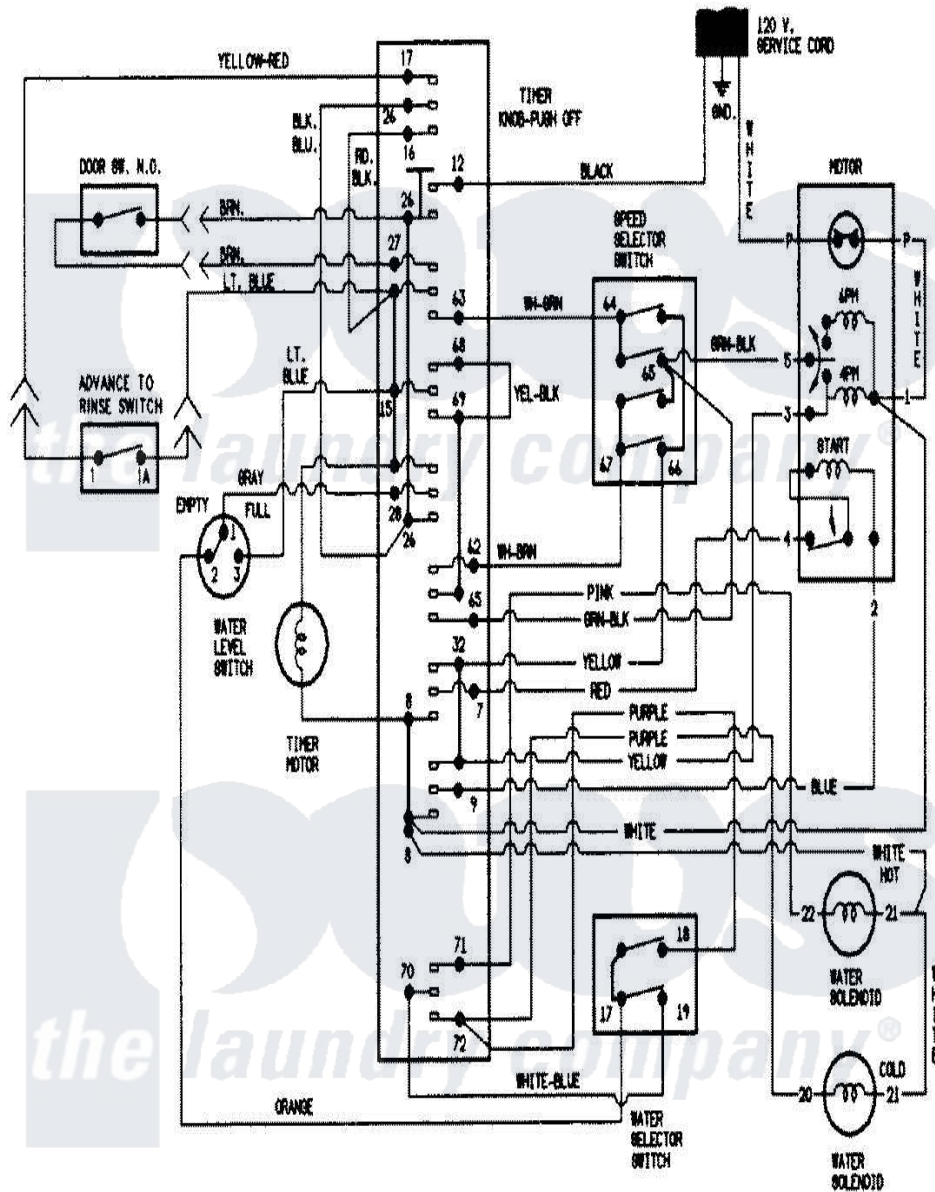

Magic Chef W236LM 06 - WIRING INFORMATION

Magic Chef [Residential Magic Chef W236LM Washer Parts](#) Parts Diagram 06 - WIRING INFORMATION
 Click on the part number to view part

Item	Original Part Number	Replaced By	Status	Part Description
NI	15001247		Not Available	WIRING INFORMATION