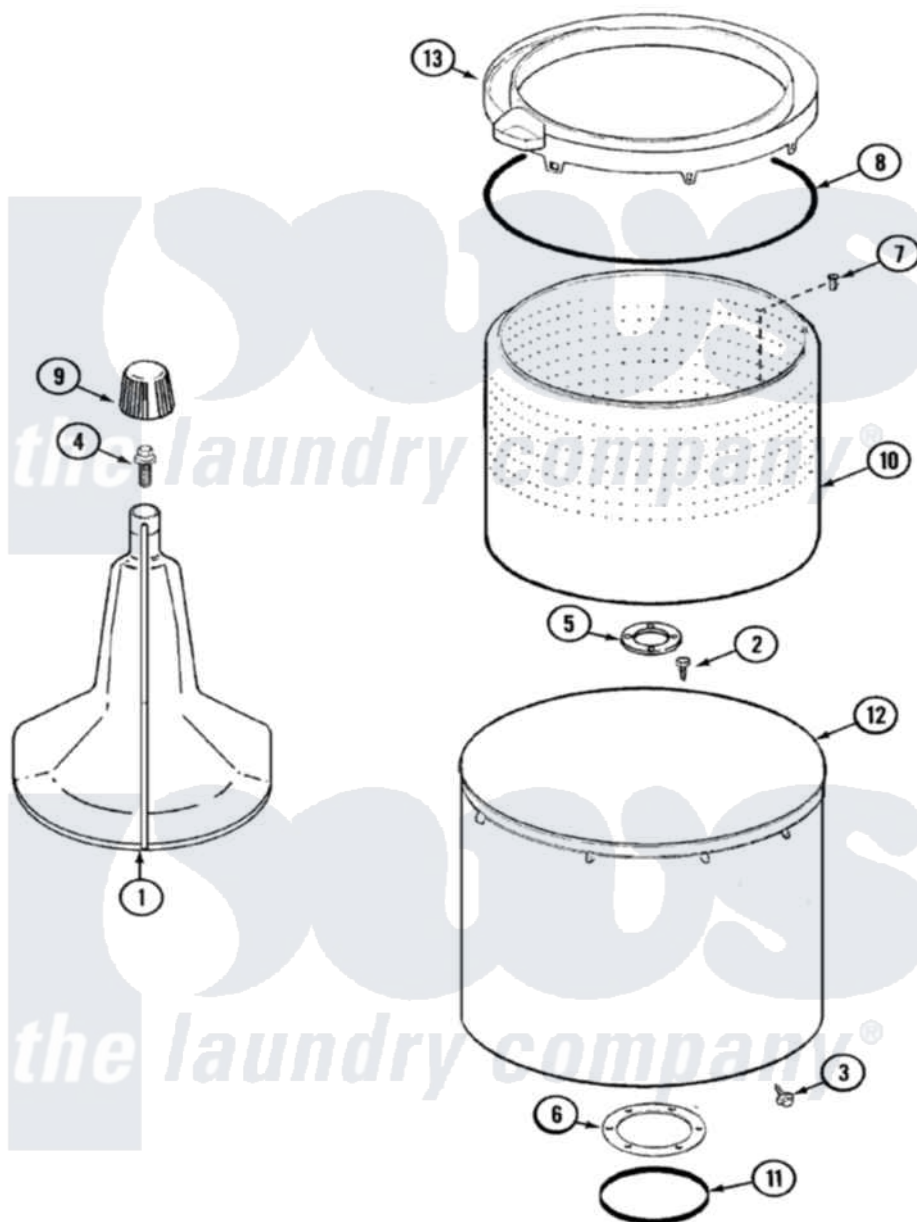

# Magic Chef W236LV 05 - TUB

Magic Chef [Residential Magic Chef W236LV Washer Parts](#) Parts Diagram 05 - TUB  
 Click on the part number to view part

Item	Original Part Number	Replaced By	Status	Part Description
1	<a href="#">35-3580</a>			Agitator
2	25-7947	<a href="#">21001063</a>		Screw, Shoulder
3	25-7953	<a href="#">22002933</a>		Screw
4	25-7948	<a href="#">W10309247</a>		Screw
5	<a href="#">35-3685</a>			Gasket, Basket To Centerpost
6	<a href="#">35-3686</a>			Gasket, Tub To Housing
7	25-7965	<a href="#">3400504</a>		Screw
8	<a href="#">35-2328</a>			Seal, Tub Top
9	<a href="#">35-2733</a>			Cap, Agitator
10	35-3687		Not Available	BASKET, SPIN
11	<a href="#">35-2978</a>			Seal, Tub/Housing
12	<a href="#">35-3700</a>			Tub Assembly
13	35-3578		Not Available	TOP, TUB