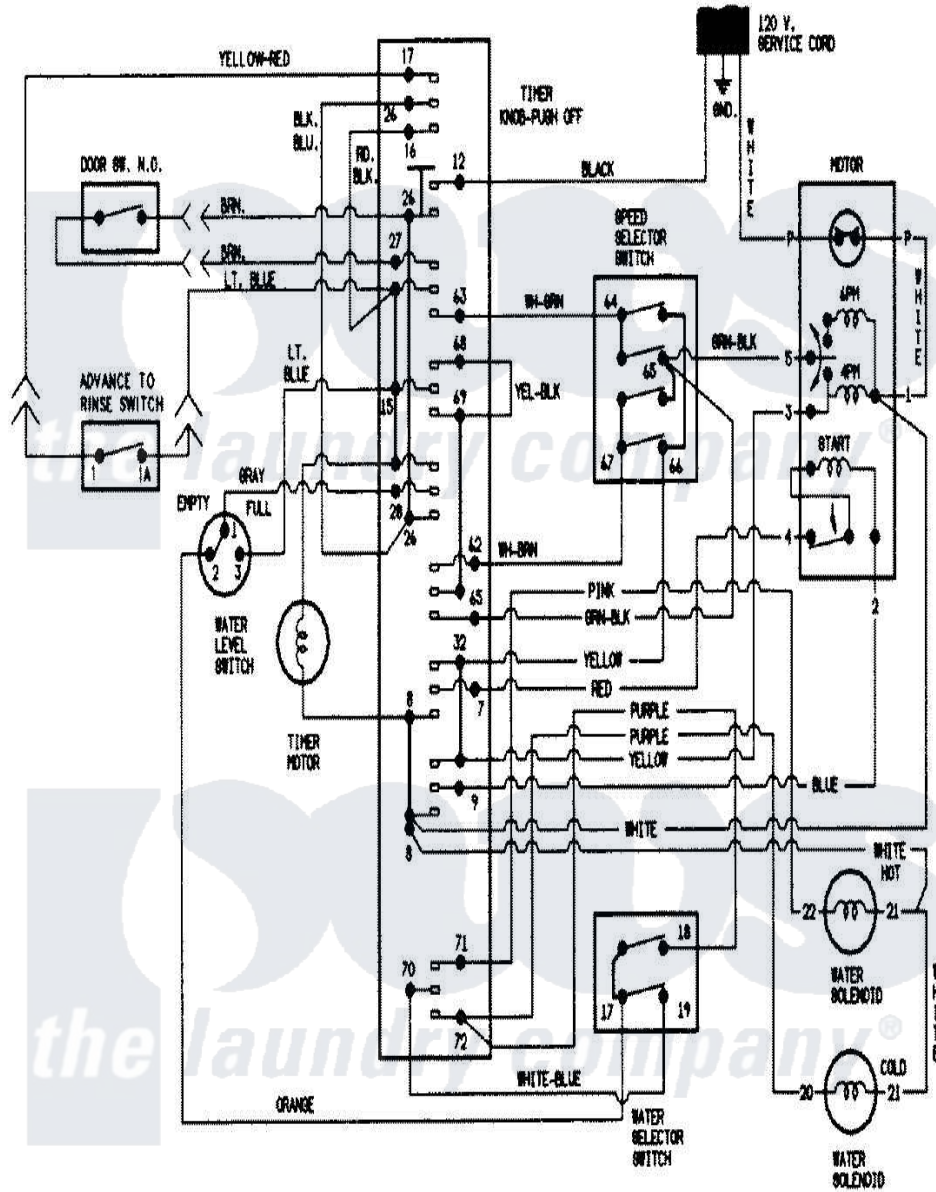

# Magic Chef W236LV 06 - WIRING INFORMATION

Magic Chef [Residential Magic Chef W236LV Washer Parts](#) Parts Diagram 06 - WIRING INFORMATION  
 Click on the part number to view part

Item	Original Part Number	Replaced By	Status	Part Description
NI	15001247		Not Available	WIRING INFORMATION