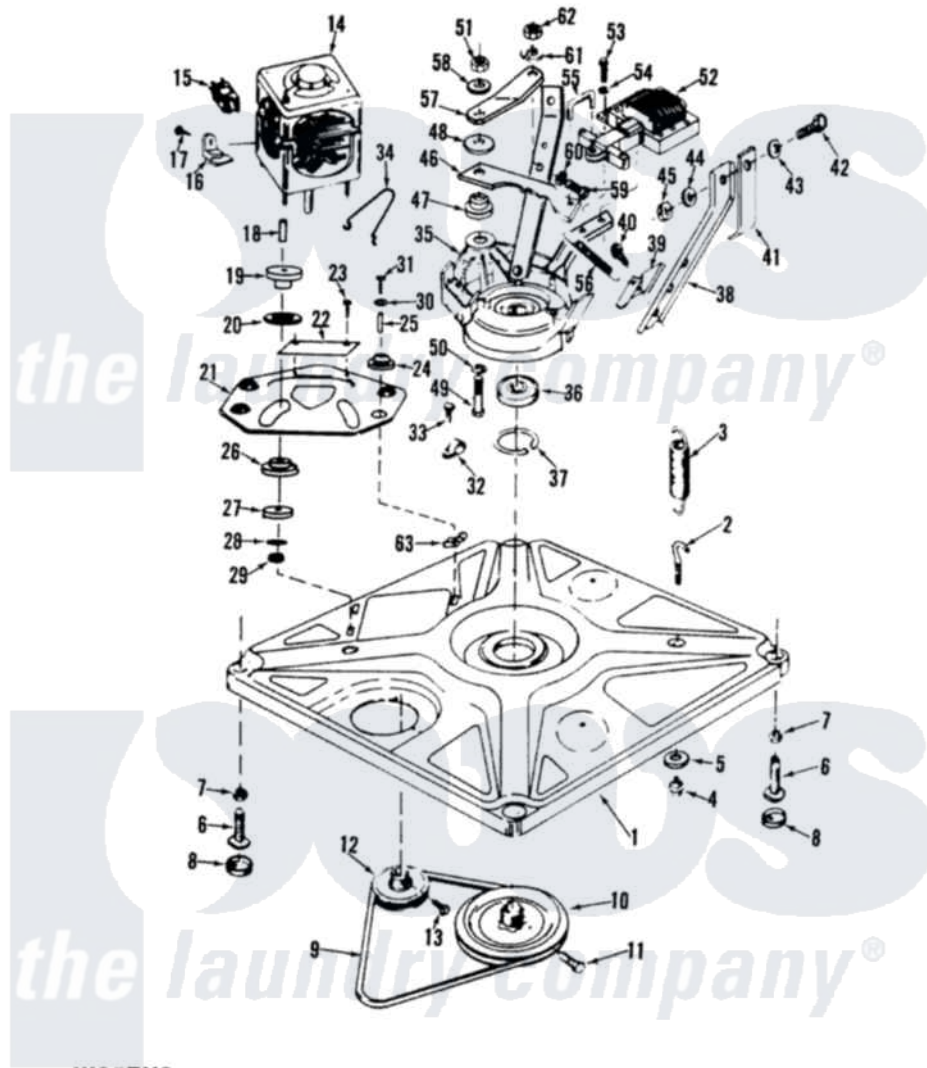

Magic Chef W25EA2 01 - BASE & DRIVE

BASE/DRIVE

W25EN2

C-7

Magic Chef [Residential Magic Chef W25EA2 Washer Parts](#) Parts Diagram 01 - BASE & DRIVE
 Click on the part number to view part

Item	Original Part Number	Replaced By	Status	Part Description
1	35-0058			Base Assembly
2	25-7365			Eye Bolt
3	33-9553		Not Available	SPRING
4	25-7362			Anchor Nut
6	33-0679	35-0771		Leveling Leg
"	34-0061	35-0771		Leveling Leg
7	25-7032	25-7915		Hex Nut
8	34-0062	25001119		Foot And Pad Assembly
9	33-6343	35-0425		Belt
10	33-9374		Not Available	DRIVE PULLEY
11	25-7361		Not Available	SET SCREW
12	33-1171	21001833		Pulley, Motor
13	25-7117			Set Screw
14	LA-1010			Motor Kit
15	33-9998			Export Motor
"	33-9994	33-9998		Export Motor