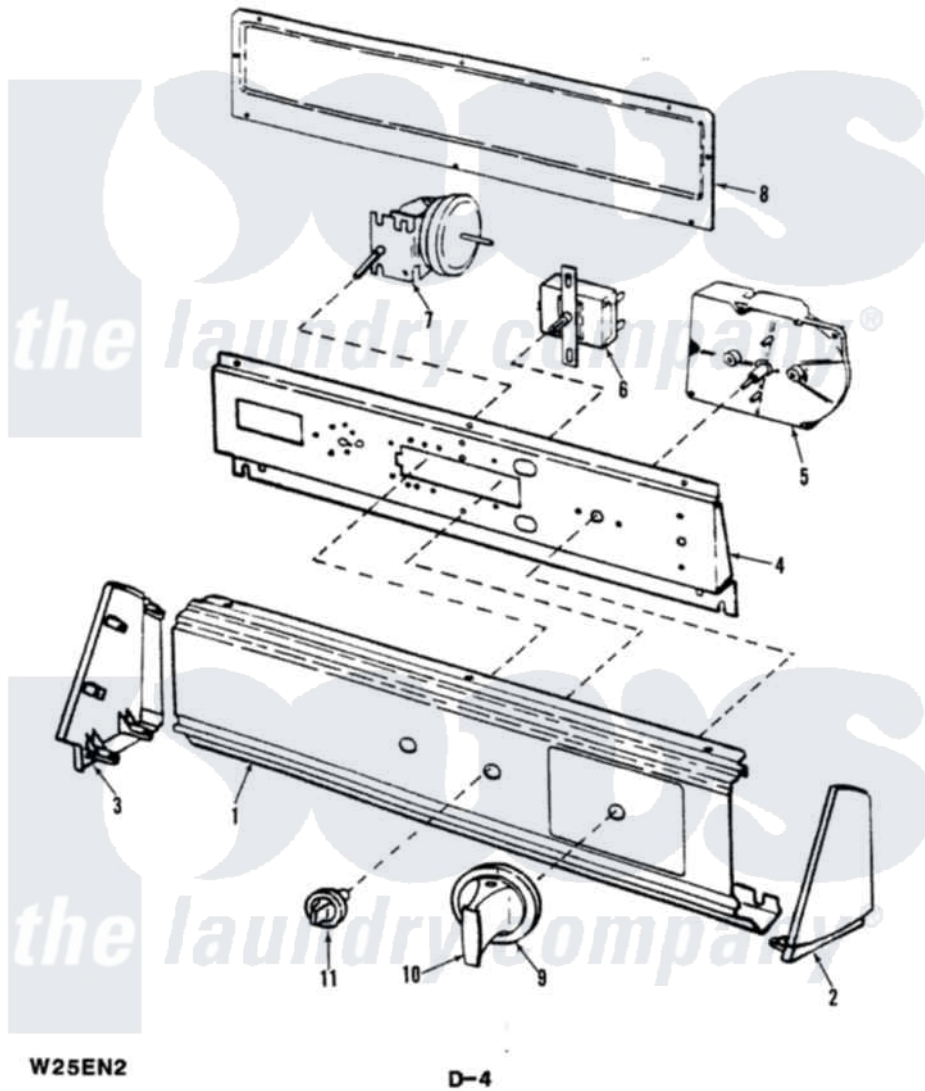

# Magic Chef W25EA2 02 - CONTROL PANEL

BACKGUARD

Magic Chef [Residential Magic Chef W25EA2 Washer Parts](#) Parts Diagram 02 - CONTROL PANEL  
 Click on the part number to view part

Item	Original Part Number	Replaced By	Status	Part Description
1	25-3092	<a href="#">90767</a>		Screw, 8A X 3/8 HeX Washer Head Tapping
"	<a href="#">25-7702</a>			Speedclip, End Cap To Control Panel
"	35-0754		Not Available	CONTROL PANEL
2	53-0277		Not Available	TRIM, END CAP (RT)
"	<a href="#">53-0264</a>			RH Endcap
"	<a href="#">25-7760</a>			Screw
3	53-0278		Not Available	TRIM, END CAP (LT)
"	<a href="#">53-0265</a>			LH Endcap
"	<a href="#">25-7760</a>			Screw
4	25-3092	<a href="#">90767</a>		Screw, 8A X 3/8 HeX Washer Head Tapping
"	<a href="#">25-7702</a>			Speedclip, End Cap To Control Panel
"	53-0365	<a href="#">53-1676</a>		Shield, Control
5	35-0493		Not Available	TIMER EXPORT
"	<a href="#">35-0117</a>			Timer Motor 1/2rpm

"	25-0088	<a href="#">489483</a>	Screw 10-32 X 1/2
6	<a href="#">35-0119</a>		Rotary Switch
"	25-3092	<a href="#">90767</a>	Screw, 8A X 3/8 HeX Washer Head Tapping
7	<a href="#">35-0782</a>		Pressure Switch
"	25-3092	<a href="#">90767</a>	Screw, 8A X 3/8 HeX Washer Head Tapping
8	25-3092	<a href="#">90767</a>	Screw, 8A X 3/8 HeX Washer Head Tapping
"	<a href="#">25-3457</a>		Screw, Sems
"	25-7583	Not Available	PLASTIC NUT
"	25-7592	Not Available	SCREW
"	34-9487	Not Available	PLATE, REINFORCEMENT
"	53-0268	<a href="#">21001460</a>	Shield, Rear
"	<a href="#">25-7851</a>		Speedclip, End Cap To Top
9	35-0318	Not Available	HUB/SKIRT ASM
10	35-0498	<a href="#">12500058</a>	Knob Ski
11	35-0147	Not Available	SELECTOR KNOB