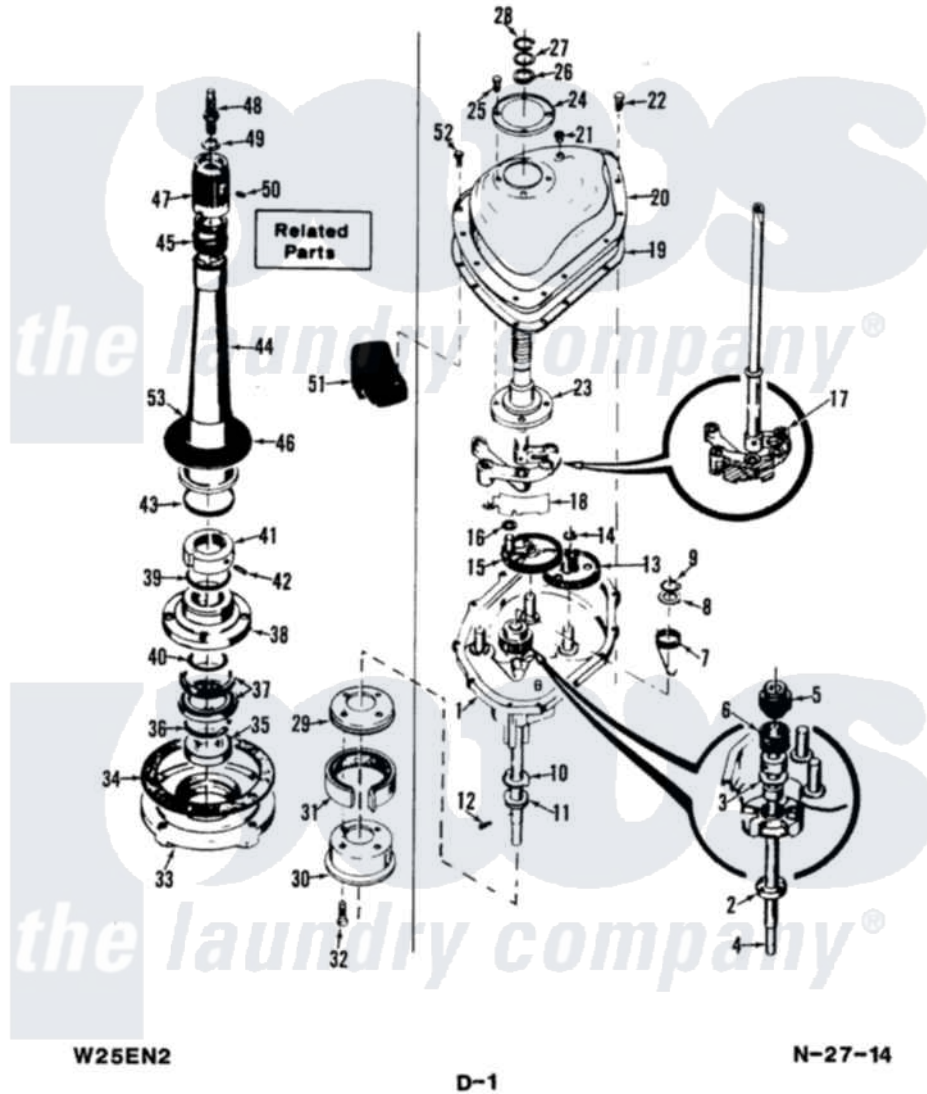

TRANSMISSION

Magic Chef [Residential Magic Chef W25EA2 Washer Parts](#) Parts Diagram 03 - TRANSMISSION
 Click on the part number to view part

Item	Original Part Number	Replaced By	Status	Part Description
1	35-0630		Not Available	TRANSMISSION
"	33-9986		Not Available	TRANSM HOUSING
2	33-9208		Not Available	SEAL
3	25-7274		Not Available	WASHER, STEEL
"	33-9023N		Not Available	CLUTCH ASM
4	33-9022		Not Available	DRIVE SHAFT
5	33-6115		Not Available	DRIVE PINION
6	33-3195		Not Available	SPRING
7	33-6463			Spring
8	25-7415		Not Available	WASHER, FLAT
9	25-7173		Not Available	25-7708
10	33-9217		Not Available	THRUST WASHER
11	33-4944			Bearing
12	25-6120		Not Available	PIN
13	33-3228	35-0547		Cluster Gear
14	25-7175	25-7933		Ring, Retaining