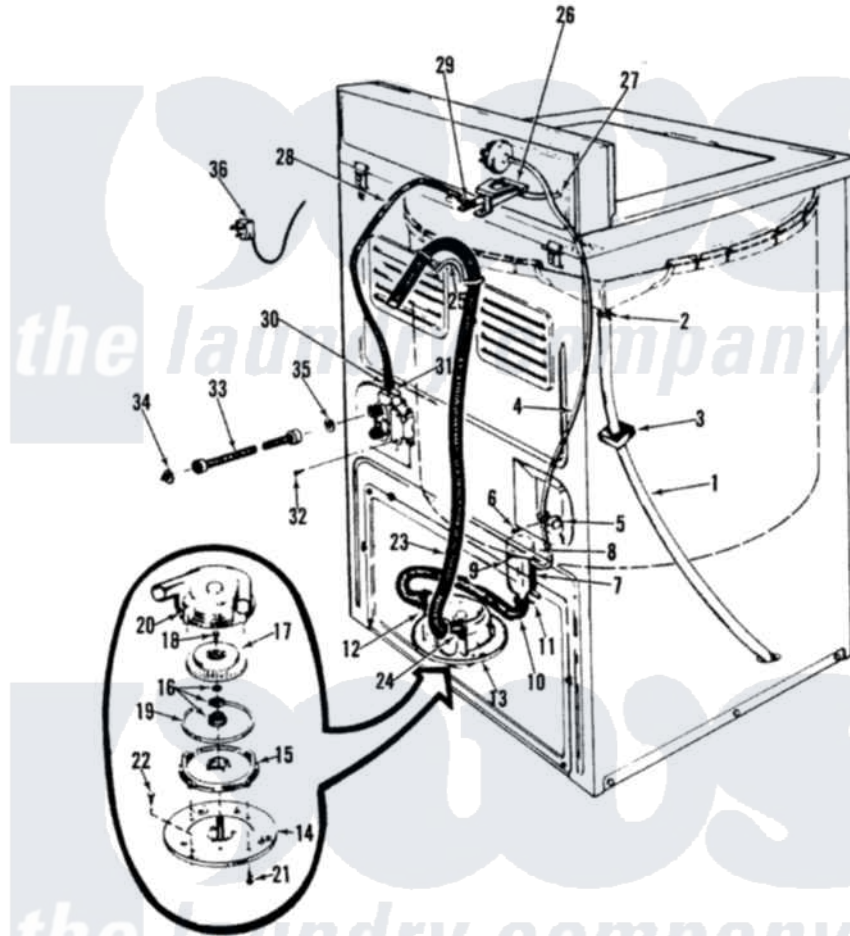

WATER CARRYING

W25EN2

C-12

Magic Chef [Residential Magic Chef W25EA2 Washer Parts](#) Parts Diagram 05 - WATER CARRYING
 Click on the part number to view part

Item	Original Part Number	Replaced By	Status	Part Description
1	35-0059		Not Available	OVERFLOW HOSE
3	33-1389		Not Available	INSULATION
4	25-7796	596669		Clamp, Manifold
"	33-6096		Not Available	HOSE 48"
5	33-6099			Clamp
7	33-7314			Sump Assembly
8	33-6091			Hose
9	25-7003			Clamp
10	33-6091			Hose
13	35-0008	35-6467		Pump Assem
14	33-6035		Not Available	PLATE & PULLEY ASSY.
15	33-6029	35-6467		Pump Assem
16	33-6360		Not Available	SEAL ASM
17	35-0010			Impeller
18	25-7418	33001178		Back, Tumbler
19	33-6032			Gasket

20	35-0009		Pump Housing
21	25-7405	3196164	Screw
22	25-7419		Not Available SCREW
23	33-9535	211704	Hose, Drain
24	33-9536		Hose Adapter
25	25-7797	285655	Clamp, Hose
"	33-9537	22003814	Retainer, Drain Hose
26	33-9830		Not Available INLET FLUME
"	25-7086	Y0308025	Washer, Stainless Steel
"	25-3092	90767	Screw, 8A X 3/8 HeX Washer Head Tapping
"	33-8057		Not Available PLASTIC NUT
27	33-6038		Not Available FLUME EXT
28	35-0541		Not Available WATR INLET HOSE
29	25-7867	596669	Clamp, Manifold
30	25-7866	489503	Clamp
31	33-7058		Not Available SUB 36-1456
"	35-0086	39-1482	Mixing Valve
32	25-7101	3351614	Screw, Gearcase Cover Mounting
33	33-7891	89503	Hose-Inlet
34	33-7313	33-4264N	Strainer And Washer Kit
35	25-7048		Washer
36	33-3939		Not Available SERVICE CORD