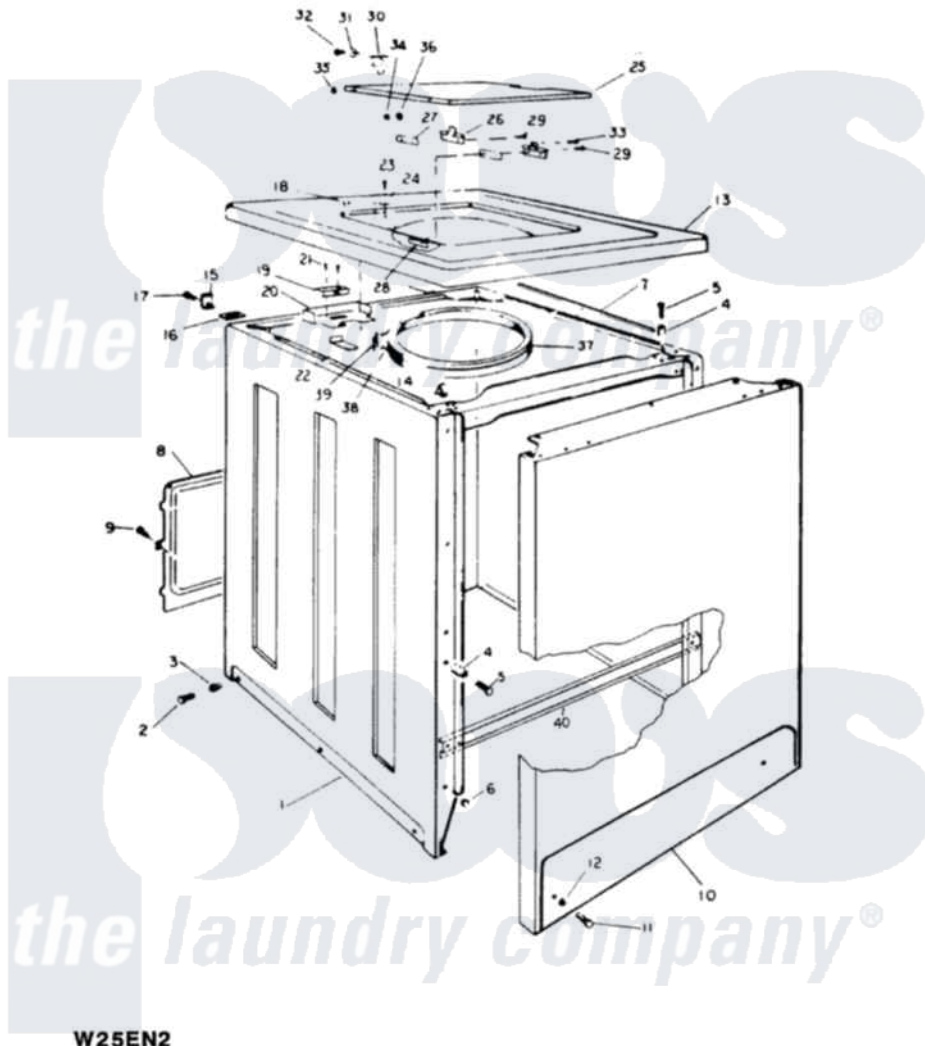

EXTERIOR

W25EN2

C-4

Magic Chef [Residential Magic Chef W25EN2 Washer Parts](#) Parts Diagram 03 - EXTERIOR
 Click on the part number to view part

Item	Original Part Number	Replaced By	Status	Part Description
1	35-0061		Not Available	CABINET BODY
2	25-7001	308685		Side Trim)
3	33-2088		Not Available	SLEEVE
"	25-7458	308685		Side Trim)
4	34-9701			Guide, Cabinet
5	25-6109			Screw
6	33-2653			Bumper, Cabinet
7	33-9948		Not Available	CUSHION STRIP
8	33-8687		Not Available	REAR SHIELD
10	35-0056		Not Available	FRONT PANEL
11	25-7001	308685		Side Trim)
13	35-0586		Not Available	CABINET TOP
14	25-7285			Clip
15	33-7450	35-2846		Hinge, Cabinet Top
16	33-0930			Pad, Top Hinge
17	25-7732	681414		Screw, 10AB X 1/2

18	33-2653		Bumper, Cabinet
19	33-8911	12001187	Kit, Lid Switch Assembly
20	33-8289	12001187	Kit, Lid Switch Assembly
21	25-7437	40040701	Screw, Tapping No.6b-20
22	33-8828	12001187	Kit, Lid Switch Assembly
23	25-7463	7101P012-60	Screw
24	25-7436		Nylite Washer
25	35-0610	Not Available	CLOTHES DOOR
26	33-6956		Hinge
27	33-6957		Hinge Pad
28	33-8058	Not Available	SPEEDNUT
29	25-7455	99002757	Screw
30	43-0057		Actuator, Door Switch
31	25-7436		Nylite Washer
32	25-7438		Screw
33	25-7455	99002757	Screw
34	25-7086	Y0308025	Washer, Stainless Steel
35	25-7436		Nylite Washer
36	33-8057	Not Available	PLASTIC NUT
37	33-9399	Not Available	SPLASH GUARD
38	33-6093	Not Available	RETAINING RING
39	33-0767		Spring
40	35-0663	Not Available	CABT BRACE
"	25-7883		Screw