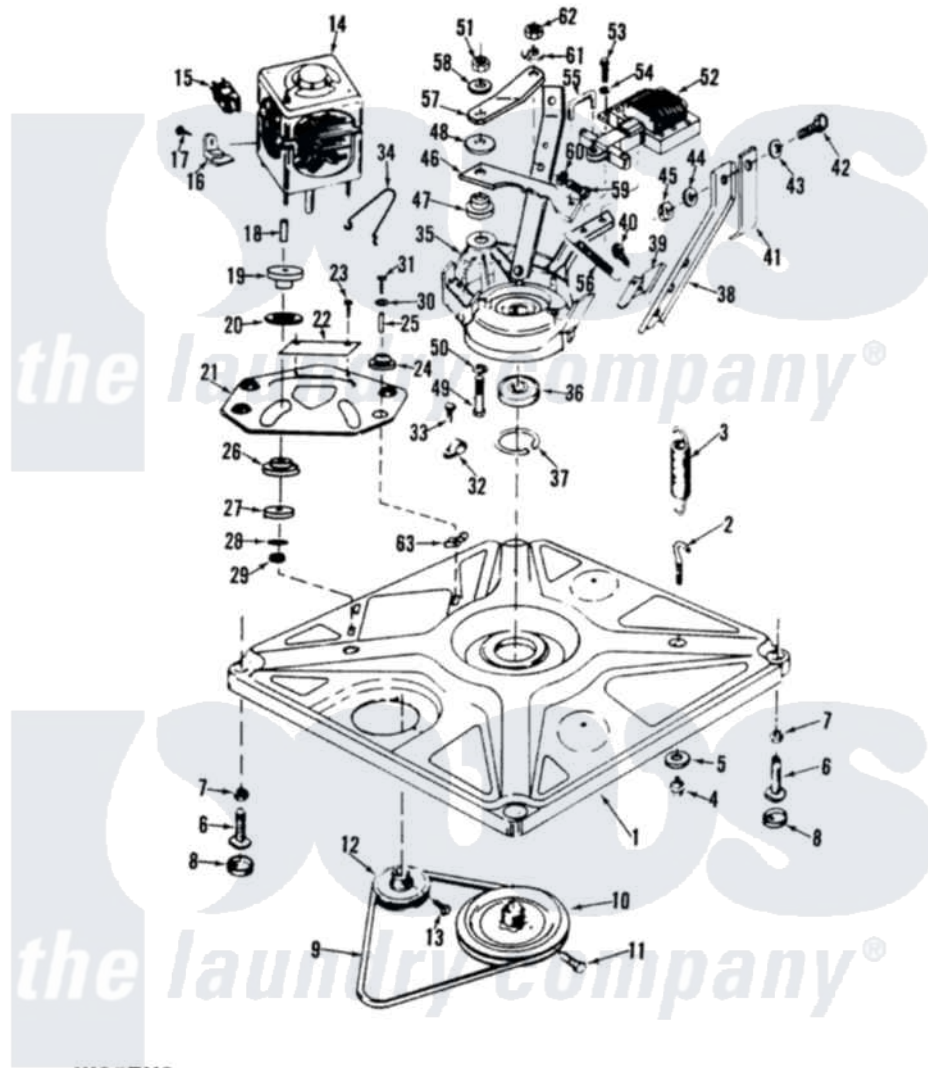

Magic Chef W25EY2 01 - BASE & DRIVE

BASE/DRIVE

W25EN2

C-7

Magic Chef [Residential Magic Chef W25EY2 Washer Parts](#) Parts Diagram 01 - BASE & DRIVE
 Click on the part number to view part

Item	Original Part Number	Replaced By	Status	Part Description
1	35-0058			Base Assembly
2	25-7365			Eye Bolt
3	33-9553		Not Available	SPRING
4	25-7362			Anchor Nut
6	33-0679	35-0771		Leveling Leg
"	34-0061	35-0771		Leveling Leg
7	25-7032	25-7915		Hex Nut
8	34-0062	25001119		Foot And Pad Assembly
9	33-6343	35-0425		Belt
10	33-9374		Not Available	DRIVE PULLEY
11	25-7361		Not Available	SET SCREW
12	33-1171	21001833		Pulley, Motor
13	25-7117			Set Screw
14	LA-1010			Motor Kit
15	33-9998			Export Motor
"	33-9994	33-9998		Export Motor