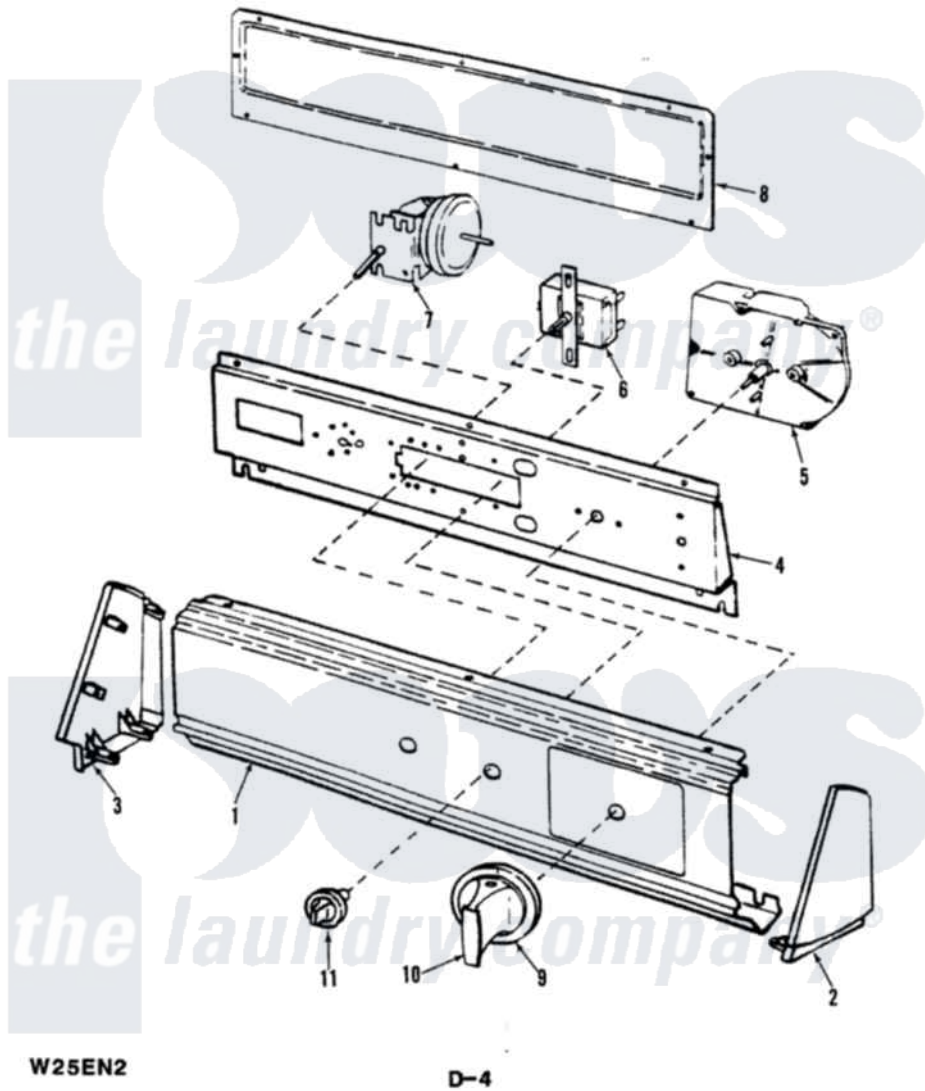

Magic Chef W25EY2 02 - CONTROL PANEL

BACKGUARD

Magic Chef [Residential Magic Chef W25EY2 Washer Parts](#) Parts Diagram 02 - CONTROL PANEL
 Click on the part number to view part

Item	Original Part Number	Replaced By	Status	Part Description
1	25-3092	90767		Screw, 8A X 3/8 HeX Washer Head Tapping
"	25-7702			Speedclip, End Cap To Control Panel
"	35-0754		Not Available	CONTROL PANEL
2	53-0277		Not Available	TRIM, END CAP (RT)
"	53-0264			RH Endcap
"	25-7760			Screw
3	53-0278		Not Available	TRIM, END CAP (LT)
"	53-0265			LH Endcap
"	25-7760			Screw
4	25-3092	90767		Screw, 8A X 3/8 HeX Washer Head Tapping
"	25-7702			Speedclip, End Cap To Control Panel
"	53-0365	53-1676		Shield, Control
5	35-0493		Not Available	TIMER EXPORT
"	35-0117			Timer Motor 1/2rpm

"	25-0088	489483	Screw 10-32 X 1/2
6	35-0119		Rotary Switch
"	25-3092	90767	Screw, 8A X 3/8 HeX Washer Head Tapping
7	35-0782		Pressure Switch
"	25-3092	90767	Screw, 8A X 3/8 HeX Washer Head Tapping
8	25-3092	90767	Screw, 8A X 3/8 HeX Washer Head Tapping
"	25-3457		Screw, Sems
"	25-7583	Not Available	PLASTIC NUT
"	25-7592	Not Available	SCREW
"	34-9487	Not Available	PLATE, REINFORCEMENT
"	53-0268	21001460	Shield, Rear
"	25-7851		Speedclip, End Cap To Top
9	35-0318	Not Available	HUB/SKIRT ASM
10	35-0498	12500058	Knob Ski
11	35-0147	Not Available	SELECTOR KNOB