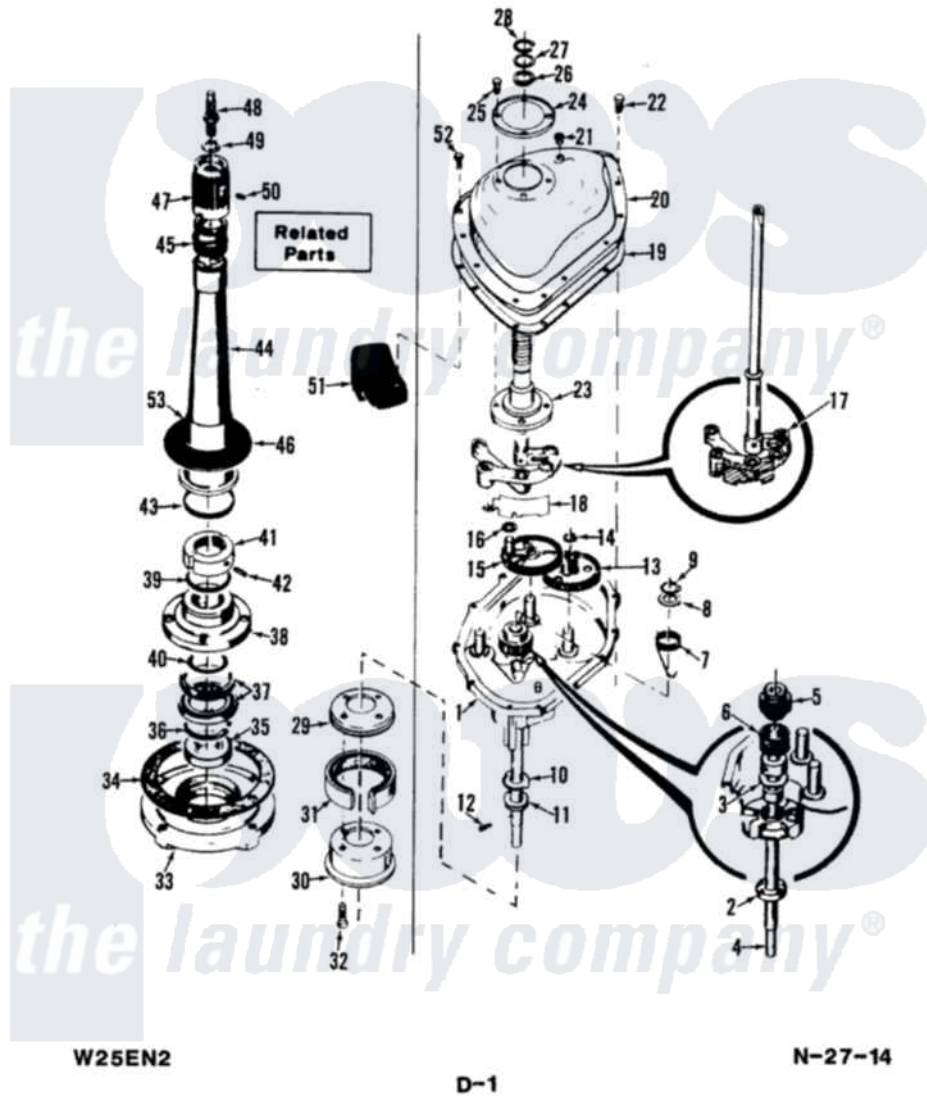

TRANSMISSION

Magic Chef [Residential Magic Chef W25EY2 Washer Parts](#) Parts Diagram 03 - TRANSMISSION
 Click on the part number to view part

Item	Original Part Number	Replaced By	Status	Part Description
1	35-0630		Not Available	TRANSMISSION
"	33-9986		Not Available	TRANSM HOUSING
2	33-9208		Not Available	SEAL
3	25-7274		Not Available	WASHER, STEEL
"	33-9023N		Not Available	CLUTCH ASM
4	33-9022		Not Available	DRIVE SHAFT
5	33-6115		Not Available	DRIVE PINION
6	33-3195		Not Available	SPRING
7	33-6463			Spring
8	25-7415		Not Available	WASHER, FLAT
9	25-7173		Not Available	25-7708
10	33-9217		Not Available	THRUST WASHER
11	33-4944			Bearing
12	25-6120		Not Available	PIN
13	33-3228	35-0547		Cluster Gear
14	25-7175	25-7933		Ring, Retaining