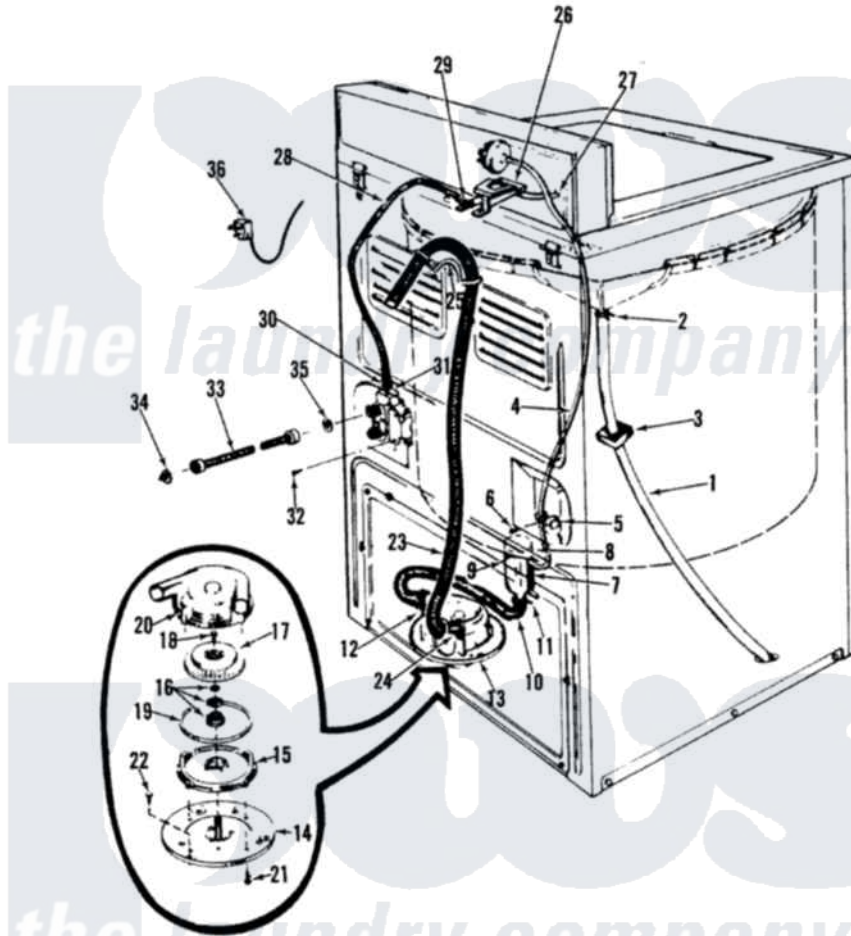

WATER CARRYING

W25EN2

C-12

Magic Chef [Residential Magic Chef W25EY2 Washer Parts](#) Parts Diagram 05 - WATER CARRYING
 Click on the part number to view part

Item	Original Part Number	Replaced By	Status	Part Description
1	35-0059		Not Available	OVERFLOW HOSE
3	33-1389		Not Available	INSULATION
4	25-7796	596669		Clamp, Manifold
"	33-6096		Not Available	HOSE 48"
5	33-6099			Clamp
7	33-7314			Sump Assembly
8	33-6091			Hose
9	25-7003			Clamp
10	33-6091			Hose
13	35-0008	35-6467		Pump Assem
14	33-6035		Not Available	PLATE & PULLEY ASSY.
15	33-6029	35-6467		Pump Assem
16	33-6360		Not Available	SEAL ASM
17	35-0010			Impeller
18	25-7418	33001178		Back, Tumbler
19	33-6032			Gasket

20	35-0009		Pump Housing
21	25-7405	3196164	Screw
22	25-7419		Not Available SCREW
23	33-9535	211704	Hose, Drain
24	33-9536		Hose Adapter
25	25-7797	285655	Clamp, Hose
"	33-9537	22003814	Retainer, Drain Hose
26	33-9830		Not Available INLET FLUME
"	25-7086	Y0308025	Washer, Stainless Steel
"	25-3092	90767	Screw, 8A X 3/8 HeX Washer Head Tapping
"	33-8057		Not Available PLASTIC NUT
27	33-6038		Not Available FLUME EXT
28	35-0541		Not Available WATR INLET HOSE
29	25-7867	596669	Clamp, Manifold
30	25-7866	489503	Clamp
31	33-7058		Not Available SUB 36-1456
"	35-0086	39-1482	Mixing Valve
32	25-7101	3351614	Screw, Gearcase Cover Mounting
33	33-7891	89503	Hose-Inlet
34	33-7313	33-4264N	Strainer And Washer Kit
35	25-7048		Washer
36	33-3939		Not Available SERVICE CORD