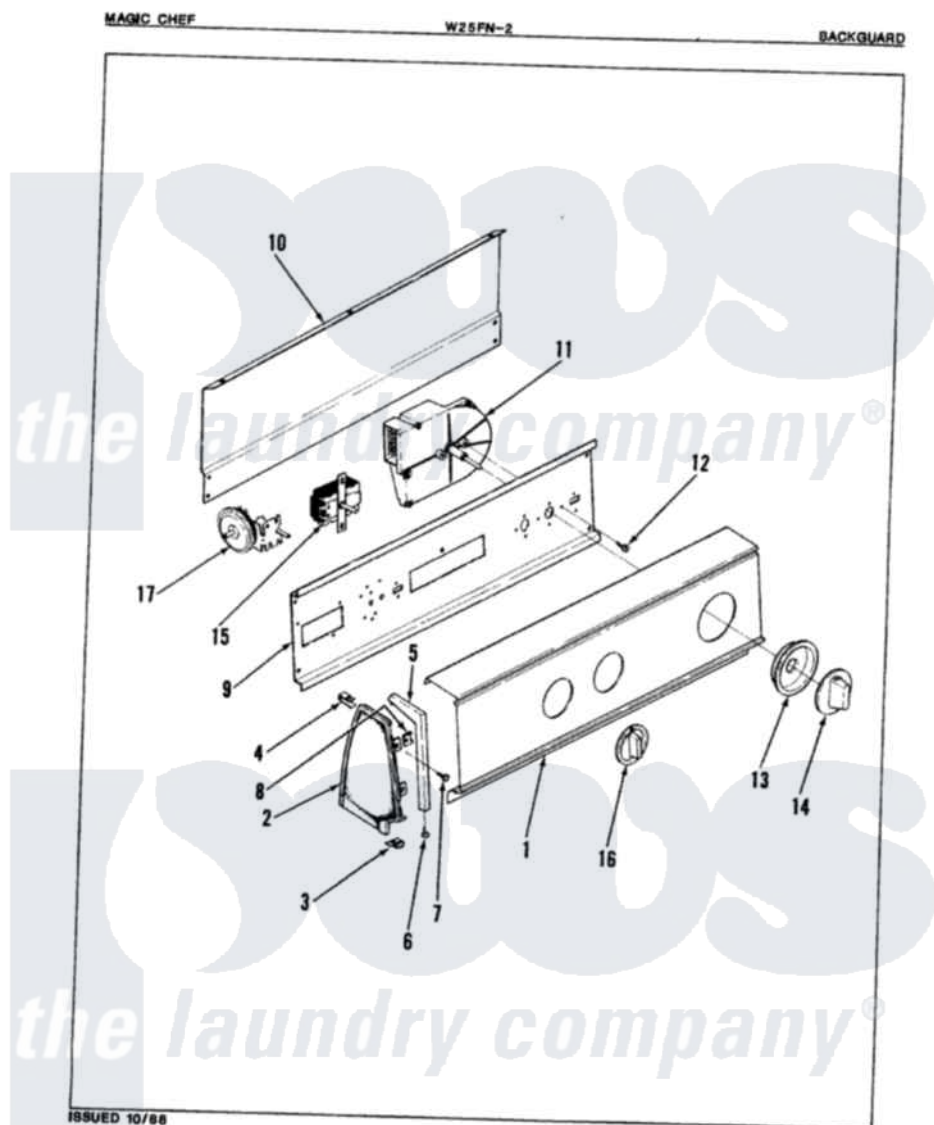

# Magic Chef W25FA2 02 - CONTROL PANEL (REV. A)

Magic Chef [Residential Magic Chef W25FA2 Washer Parts](#) Parts Diagram 02 - CONTROL PANEL (REV. A)  
 Click on the part number to view part

Item	Original Part Number	Replaced By	Status	Part Description
1	35-0903		Not Available	CONTROL PANEL
2	25-7649	<a href="#">910187</a>		Screw
"	<a href="#">25-7702</a>			Speedclip, End Cap To Control Panel
"	<a href="#">53-0265</a>			LH Endcap
"	<a href="#">53-0264</a>			RH Endcap
3	34-9487		Not Available	PLATE, REINFORCEMENT
"	25-7697	<a href="#">25-2219</a>		Screw
"	<a href="#">25-7851</a>			Speedclip, End Cap To Top
4	25-7435	<a href="#">33002917</a>		Screw, No.10-16
"	<a href="#">25-7852</a>			Speedclip, Rr Shld To End Cap
5	53-0277		Not Available	TRIM, END CAP (RT)
"	53-0278		Not Available	TRIM, END CAP (LT)
6	<a href="#">25-7760</a>			Screw
7	25-3092	<a href="#">90767</a>		Screw, 8A X 3/8 HeX Washer Head Tapping

8	<a href="#">25-7702</a>		Speedclip, End Cap To Control Panel
9	53-0365	<a href="#">53-1676</a>	Shield, Control
10	25-7583		Not Available PLASTIC NUT
"	<a href="#">25-3457</a>		Screw, Sems
"	25-3092	<a href="#">90767</a>	Screw, 8A X 3/8 HeX Washer Head Tapping
"	53-0268	<a href="#">21001460</a>	Shield, Rear
11	<a href="#">35-0117</a>		Timer Motor 1/2rpm
"	35-0493		Not Available TIMER EXPORT
12	25-0088	<a href="#">489483</a>	Screw 10-32 X 1/2
13	35-0318		Not Available HUB/SKIRT ASM
14	35-0498	<a href="#">12500058</a>	Knob Ski
15	<a href="#">35-0119</a>		Rotary Switch
"	25-3092	<a href="#">90767</a>	Screw, 8A X 3/8 HeX Washer Head Tapping
16	35-0168		Not Available SELECTOR KNOB
17	<a href="#">35-0782</a>		Pressure Switch
"	25-3092	<a href="#">90767</a>	Screw, 8A X 3/8 HeX Washer Head Tapping